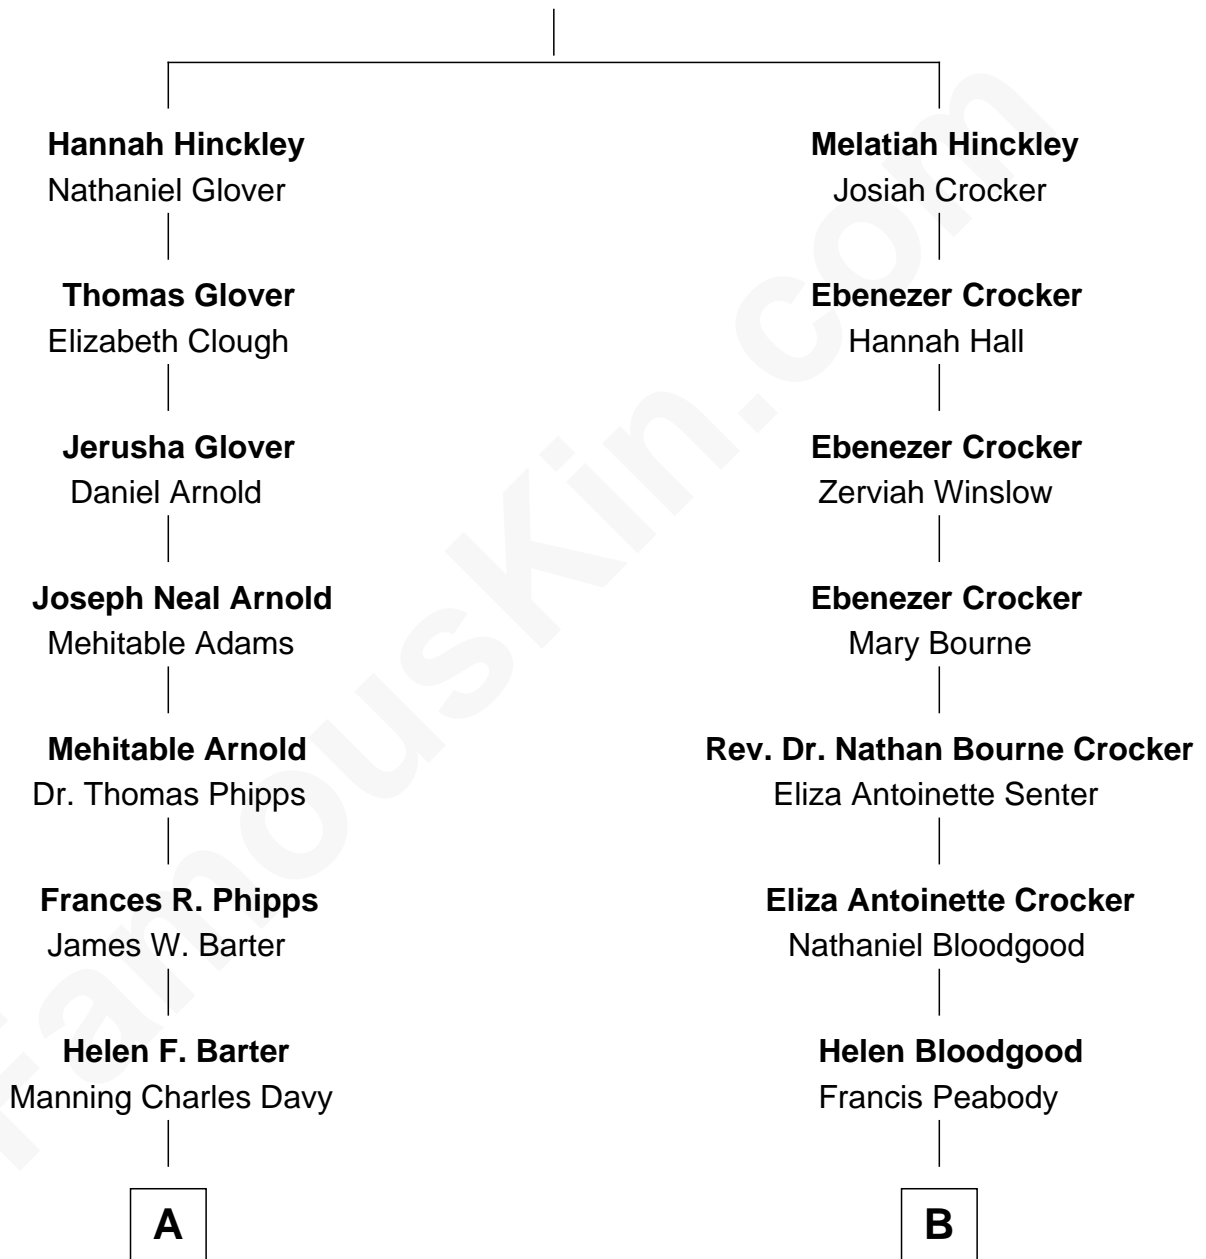

FamousKin.com Relationship Chart of

Linda Hunt

TV and Movie Actress

9th cousin of

Endicott Peabody

62nd Governor of Massachusetts

Thomas Hinckley

Mary Richards

A

Louise Phipps Davy
Charles Edwin Hunt

Raymond Davy Hunt
Elsie R. Doying

Linda Hunt
TV and Movie Actress

B

Fannie Peabody
Rev. Dr. Endicott Peabody

Rt. Rev. Malcolm Endicott Peabody
Mary Elizabeth Parkman

Endicott Peabody
62nd Governor of Massachusetts