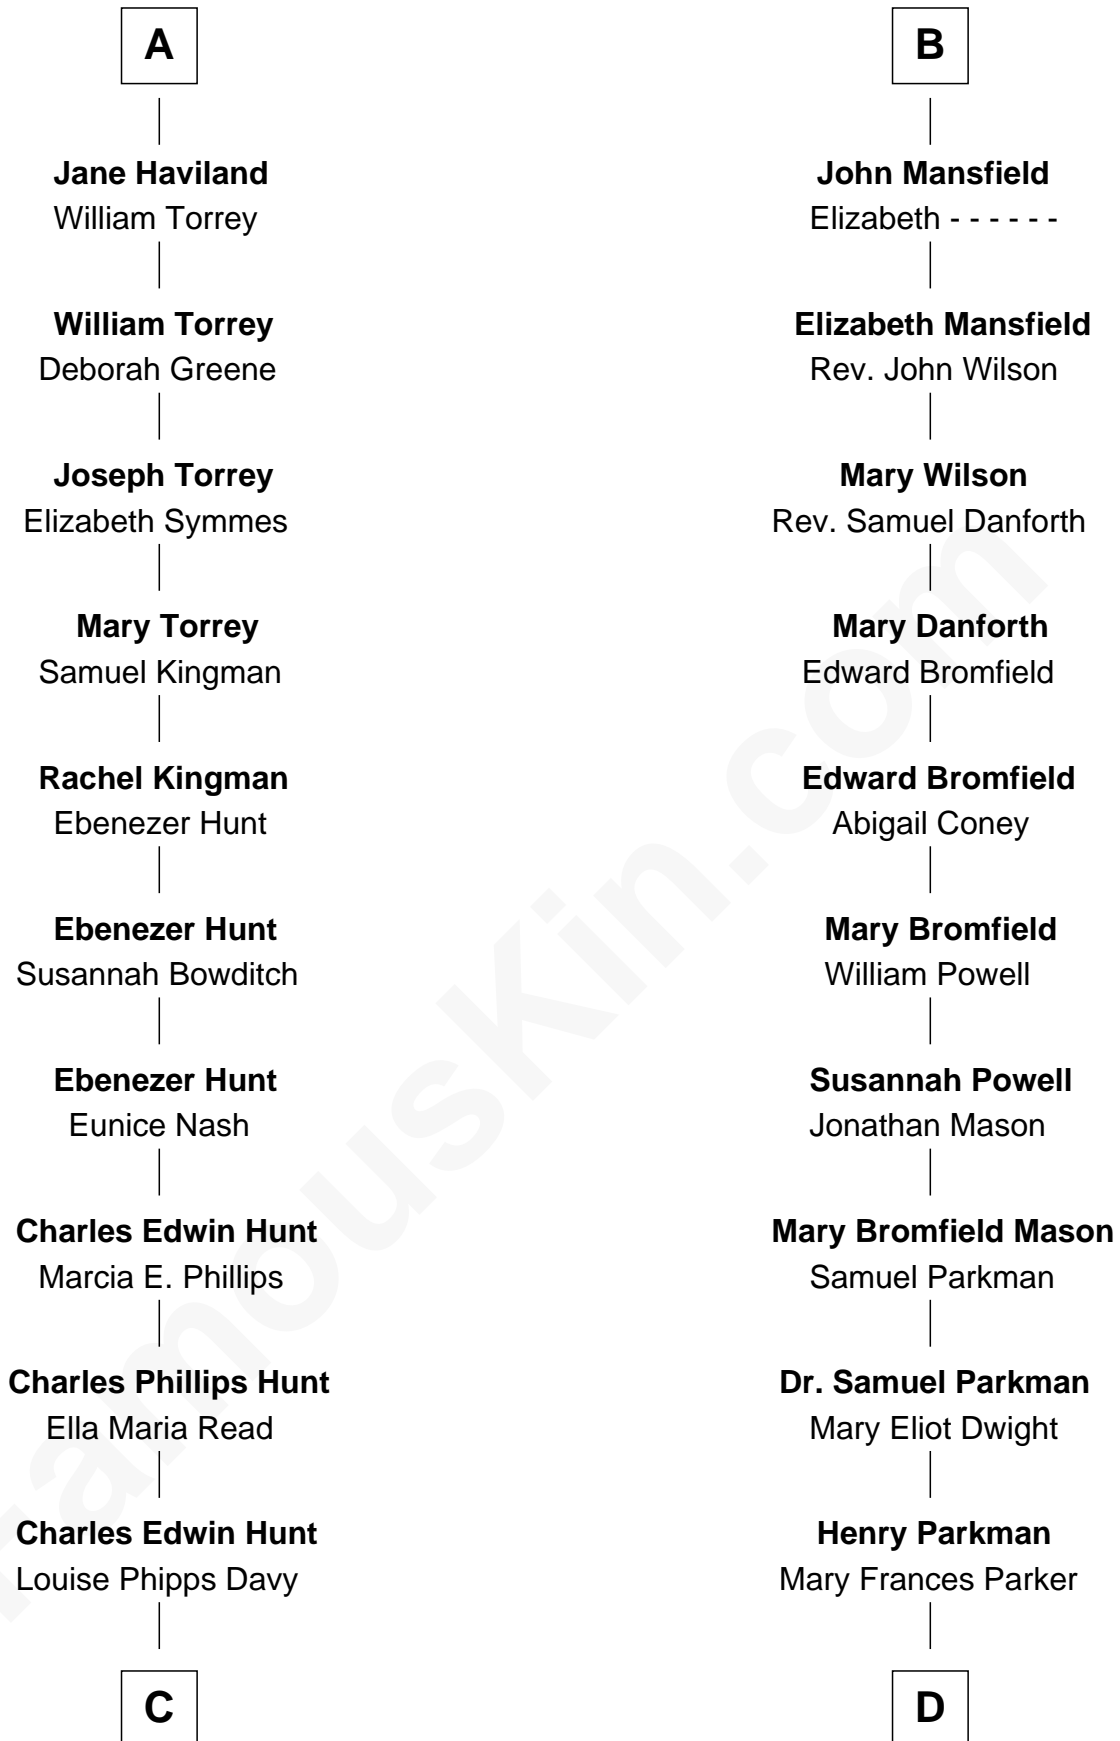

FamousKin.com Relationship Chart of

Linda Hunt

TV and Movie Actress

18th cousin of

Endicott Peabody

62nd Governor of Massachusetts

Sir Henry Percy
Elizabeth Mortimer

Sir Henry Percy
Eleanor Neville

Elizabeth Percy
Sir John Clifford

Katherine Percy
Sir Edmund Grey

Thomas Clifford
Joan Dacre

Anne Grey
Sir John Grey

John Clifford
Margaret Bromflete

Probable

Tacy Grey
John Guise

Henry Clifford
Anne St. John

William Guise
Mary Rotsey

Elizabeth Clifford
Sir Ralph Bowes

John Guise
Jane Pouncefoot

Margery Bowes
Sir Ralph Eure

Elizabeth Guise
Robert Haviland

Anne Eure
Lancelot Mansfield

A

B