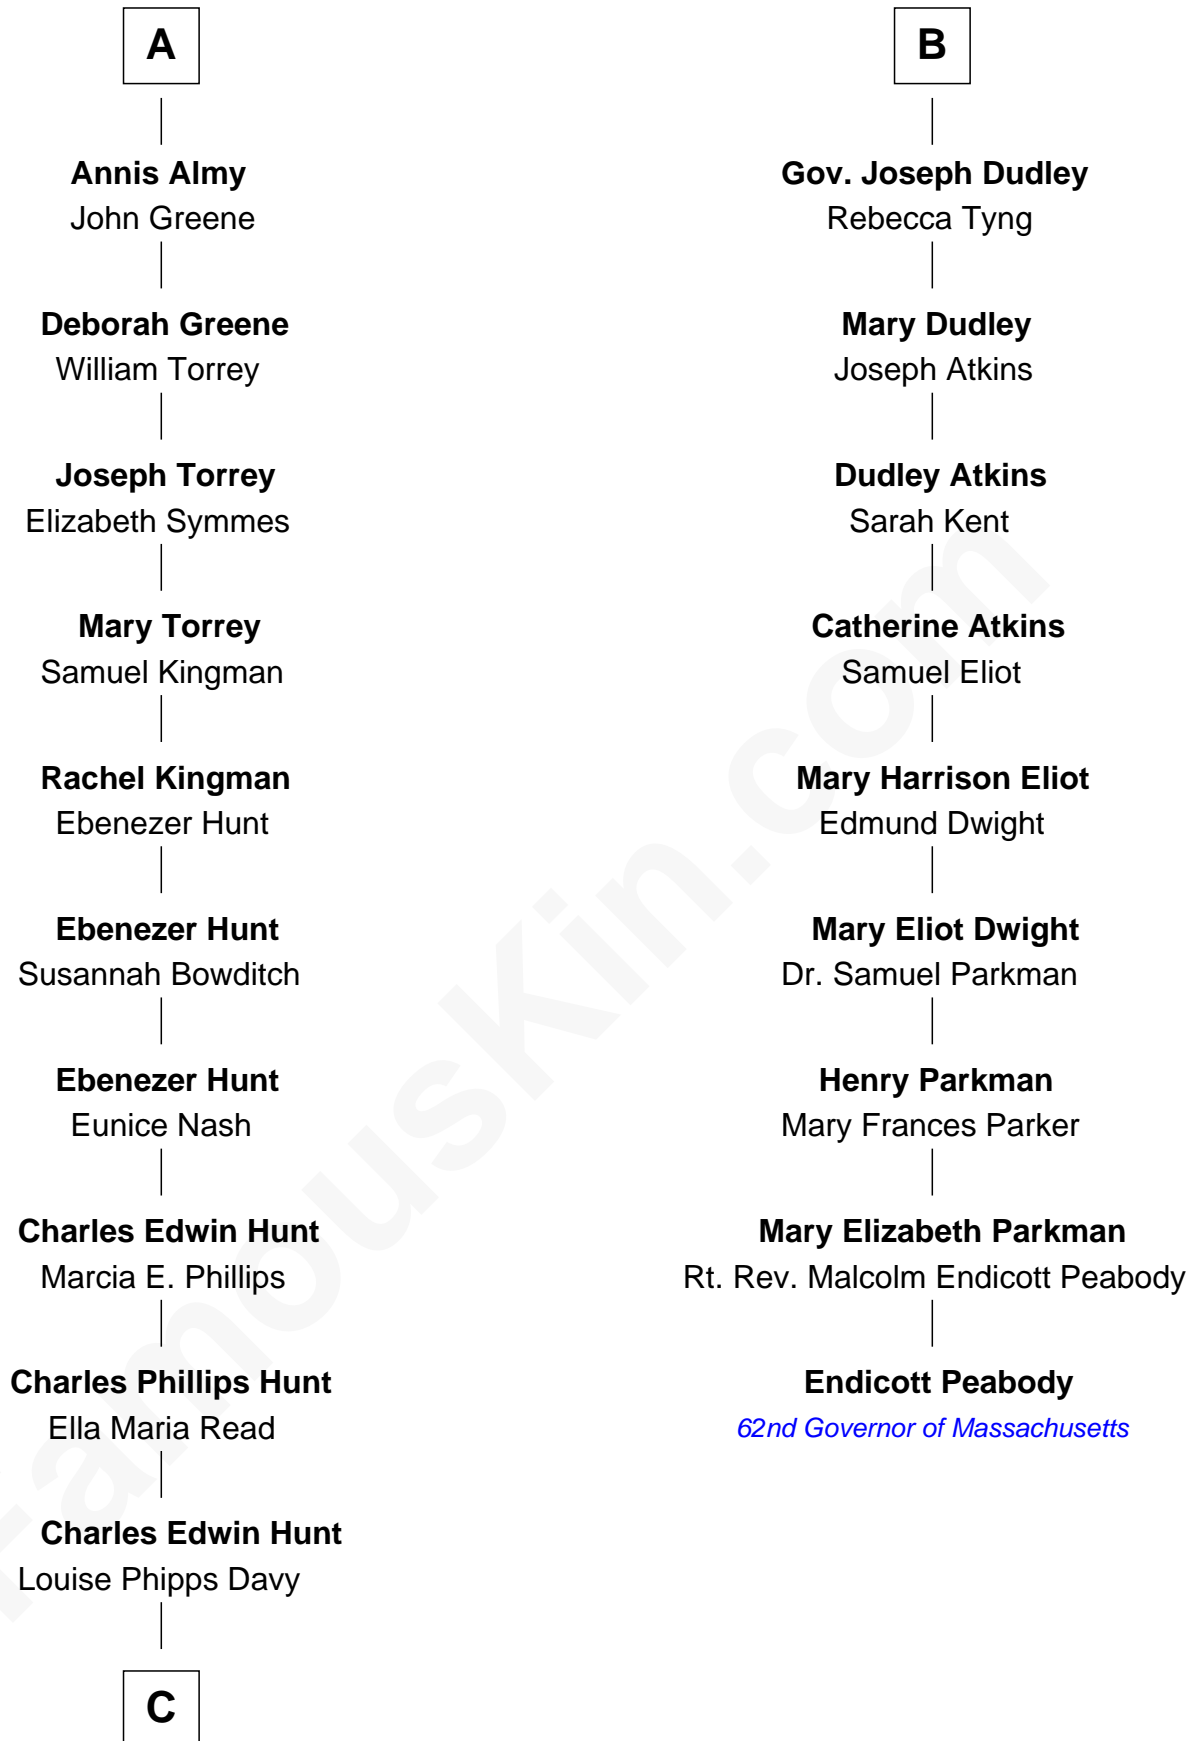

FamousKin.com Relationship Chart of

Linda Hunt

TV and Movie Actress

15th cousin 3 times removed of

Endicott Peabody

62nd Governor of Massachusetts

C

—
Raymond Davy Hunt