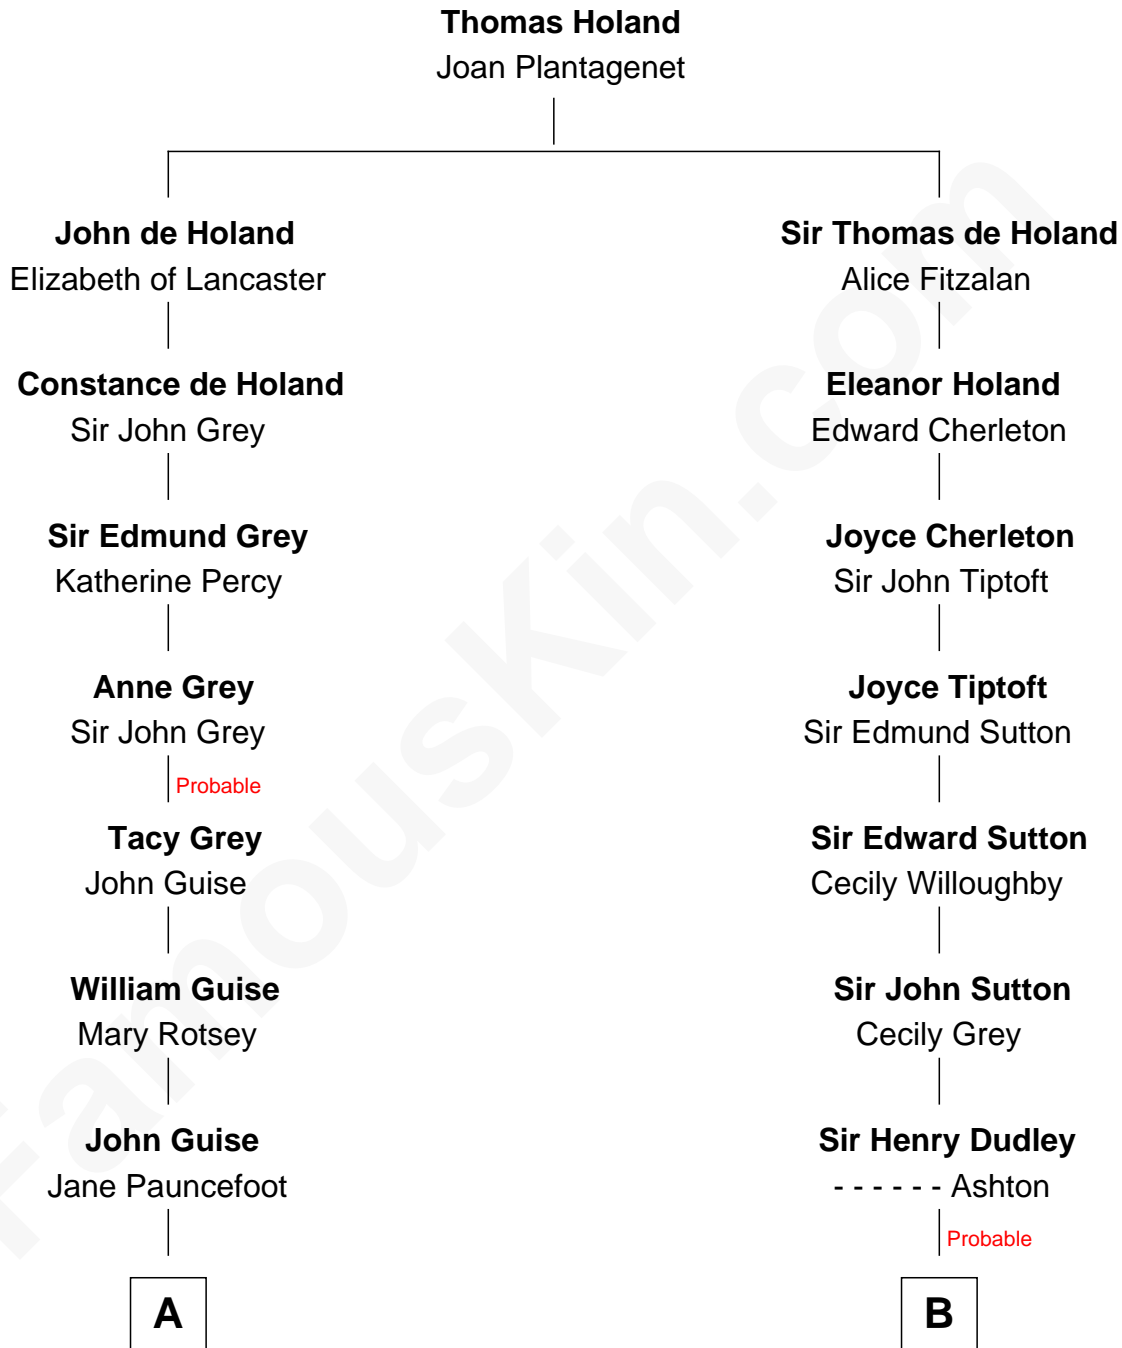

FamousKin.com Relationship Chart of

Linda Hunt

TV and Movie Actress

17th cousin 2 times removed of

Endicott Peabody

62nd Governor of Massachusetts

C

Charles Edwin Hunt