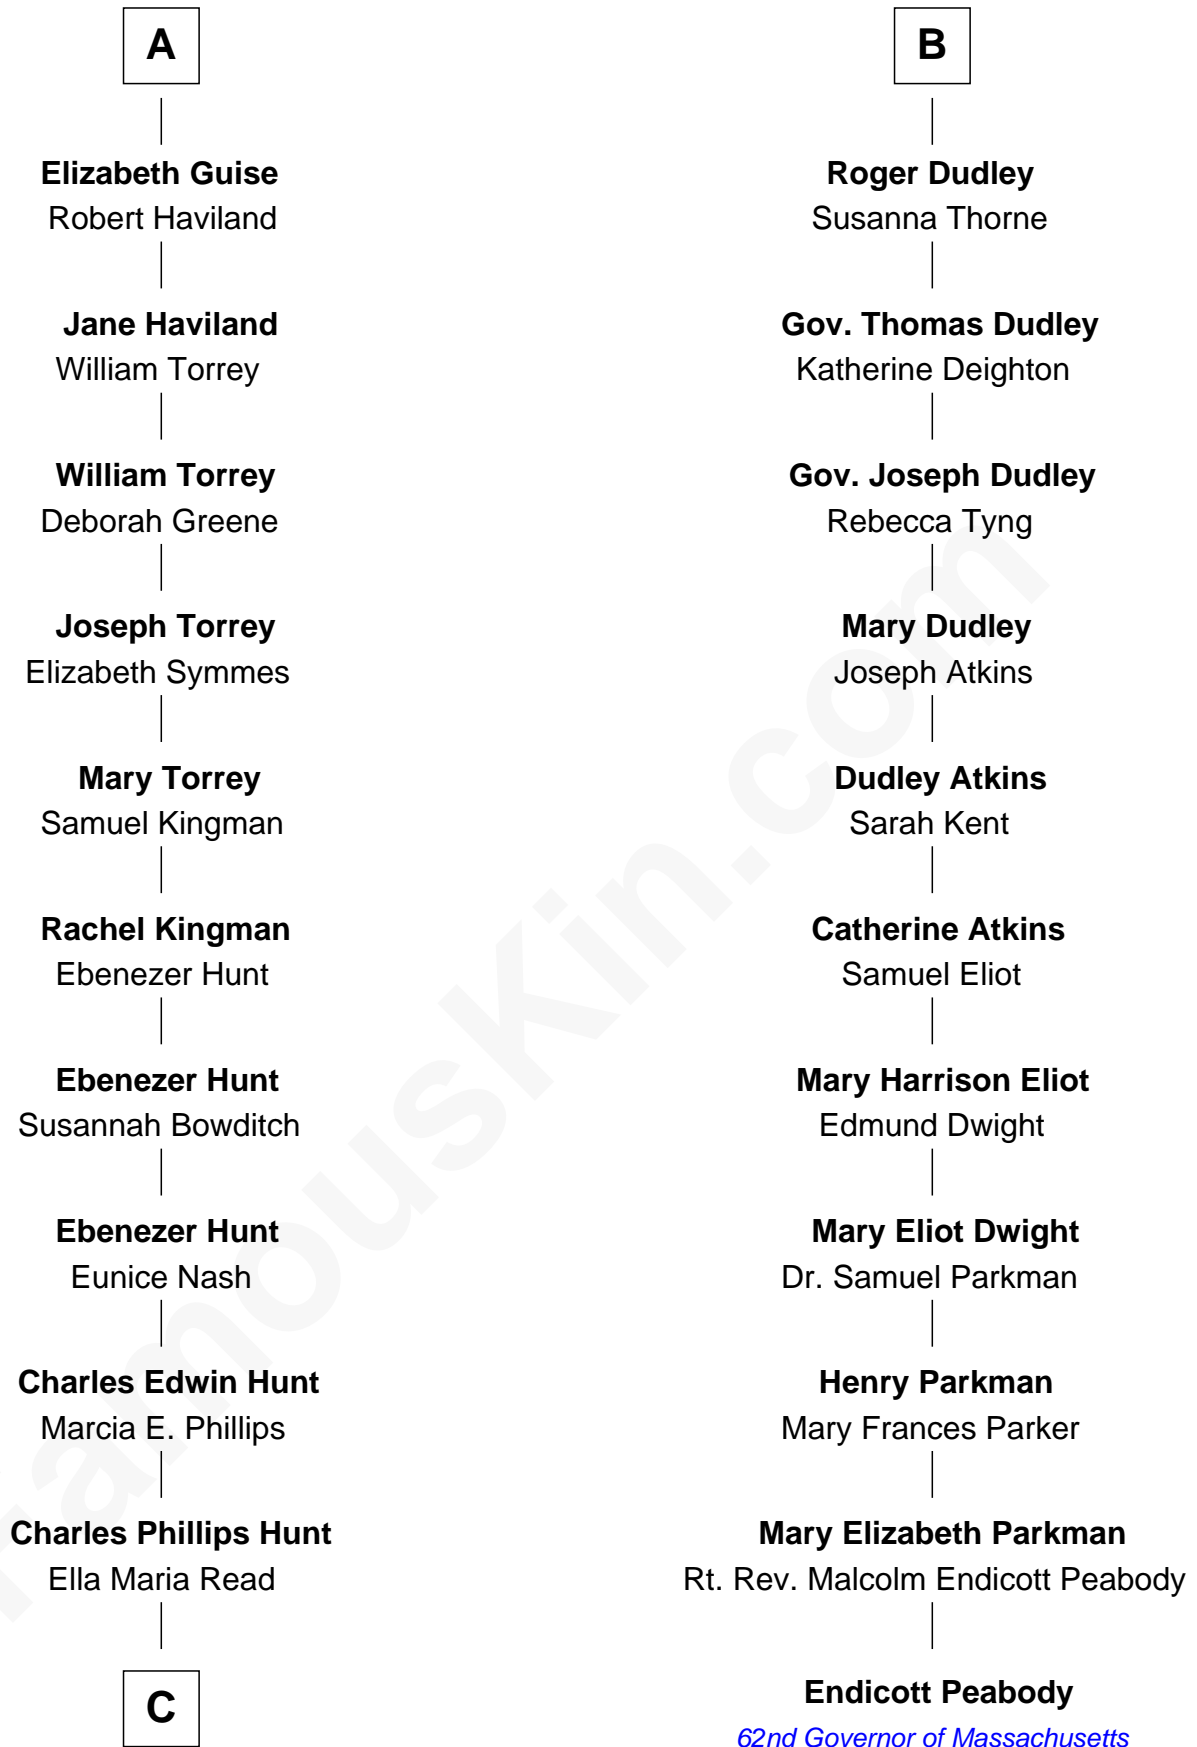

FamousKin.com Relationship Chart of

Linda Hunt

TV and Movie Actress

17th cousin 2 times removed of

Endicott Peabody

62nd Governor of Massachusetts

C

Charles Edwin Hunt