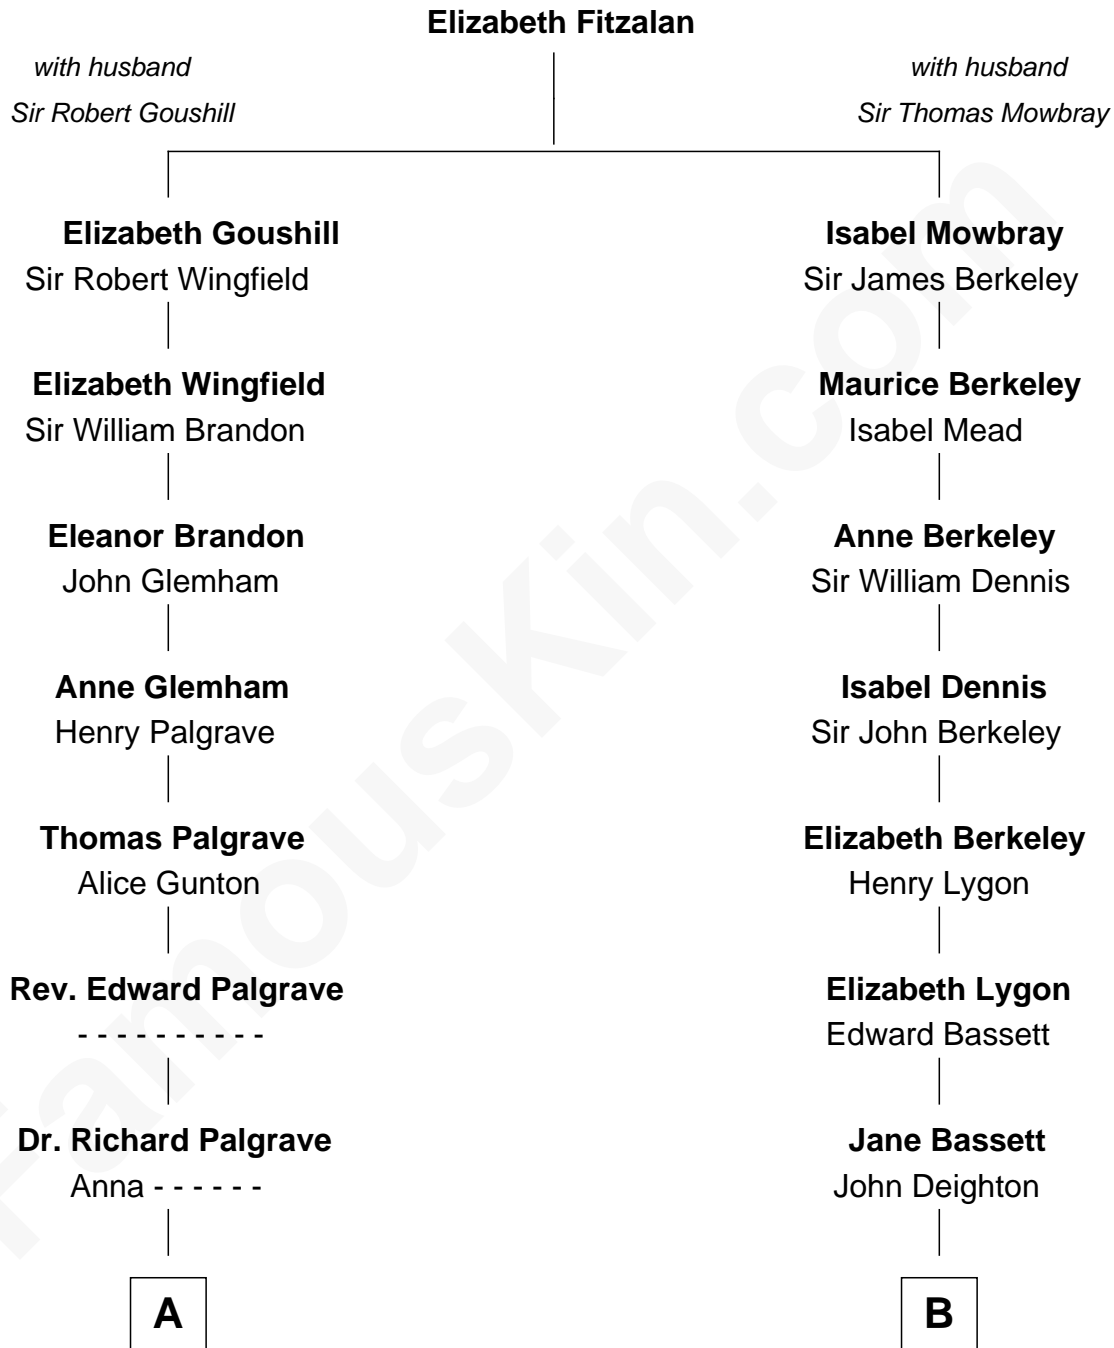

FamousKin.com Relationship Chart of

Linda Hunt

TV and Movie Actress

16th cousin 1 time removed of

Endicott Peabody

62nd Governor of Massachusetts

A

Sarah Palgrave
Dr. John Alcock

Joanna Alcock
Ephraim Hunt

Ebenezer Hunt
Mary Lovell

Ebenezer Hunt
Rachel Kingman

Ebenezer Hunt
Susannah Bowditch

Ebenezer Hunt
Eunice Nash

Charles Edwin Hunt
Marcia E. Phillips

Charles Phillips Hunt
Ella Maria Read