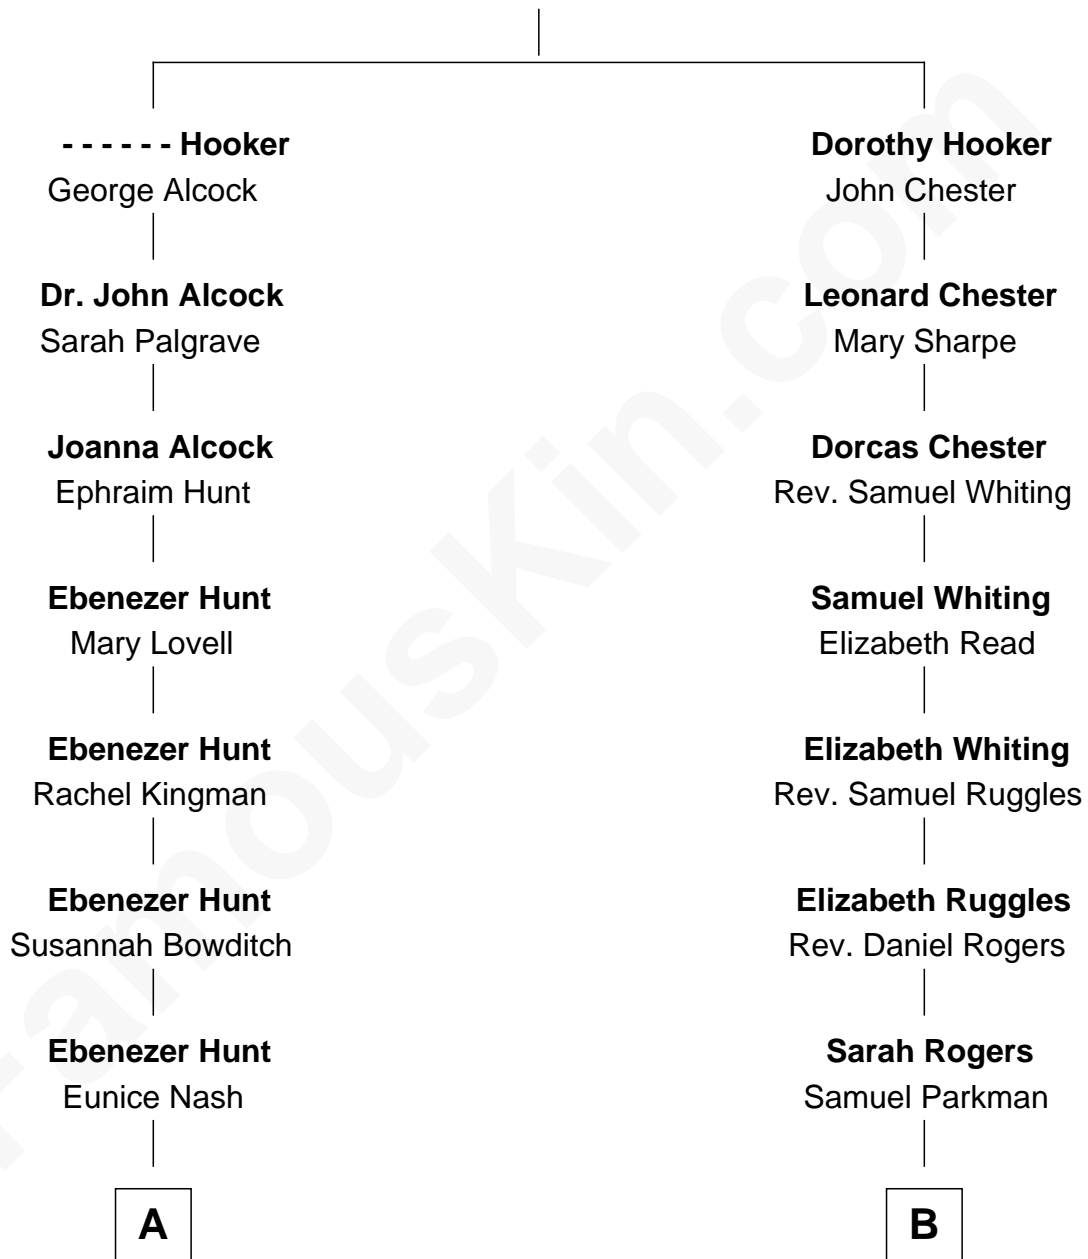

# FamousKin.com Relationship Chart of

**Linda Hunt**

*TV and Movie Actress*

11th cousin of

**Endicott Peabody**

*62nd Governor of Massachusetts*

**Thomas Hooker**

**A**

**Charles Edwin Hunt**

Marcia E. Phillips

**Charles Phillips Hunt**

Ella Maria Read

**Charles Edwin Hunt**

Louise Phipps Davy

**Raymond Davy Hunt**

Elsie R. Doying

**Linda Hunt**

*TV and Movie Actress*

**B**

**Samuel Parkman**

Mary Bromfield Mason

**Dr. Samuel Parkman**

Mary Eliot Dwight

**Henry Parkman**