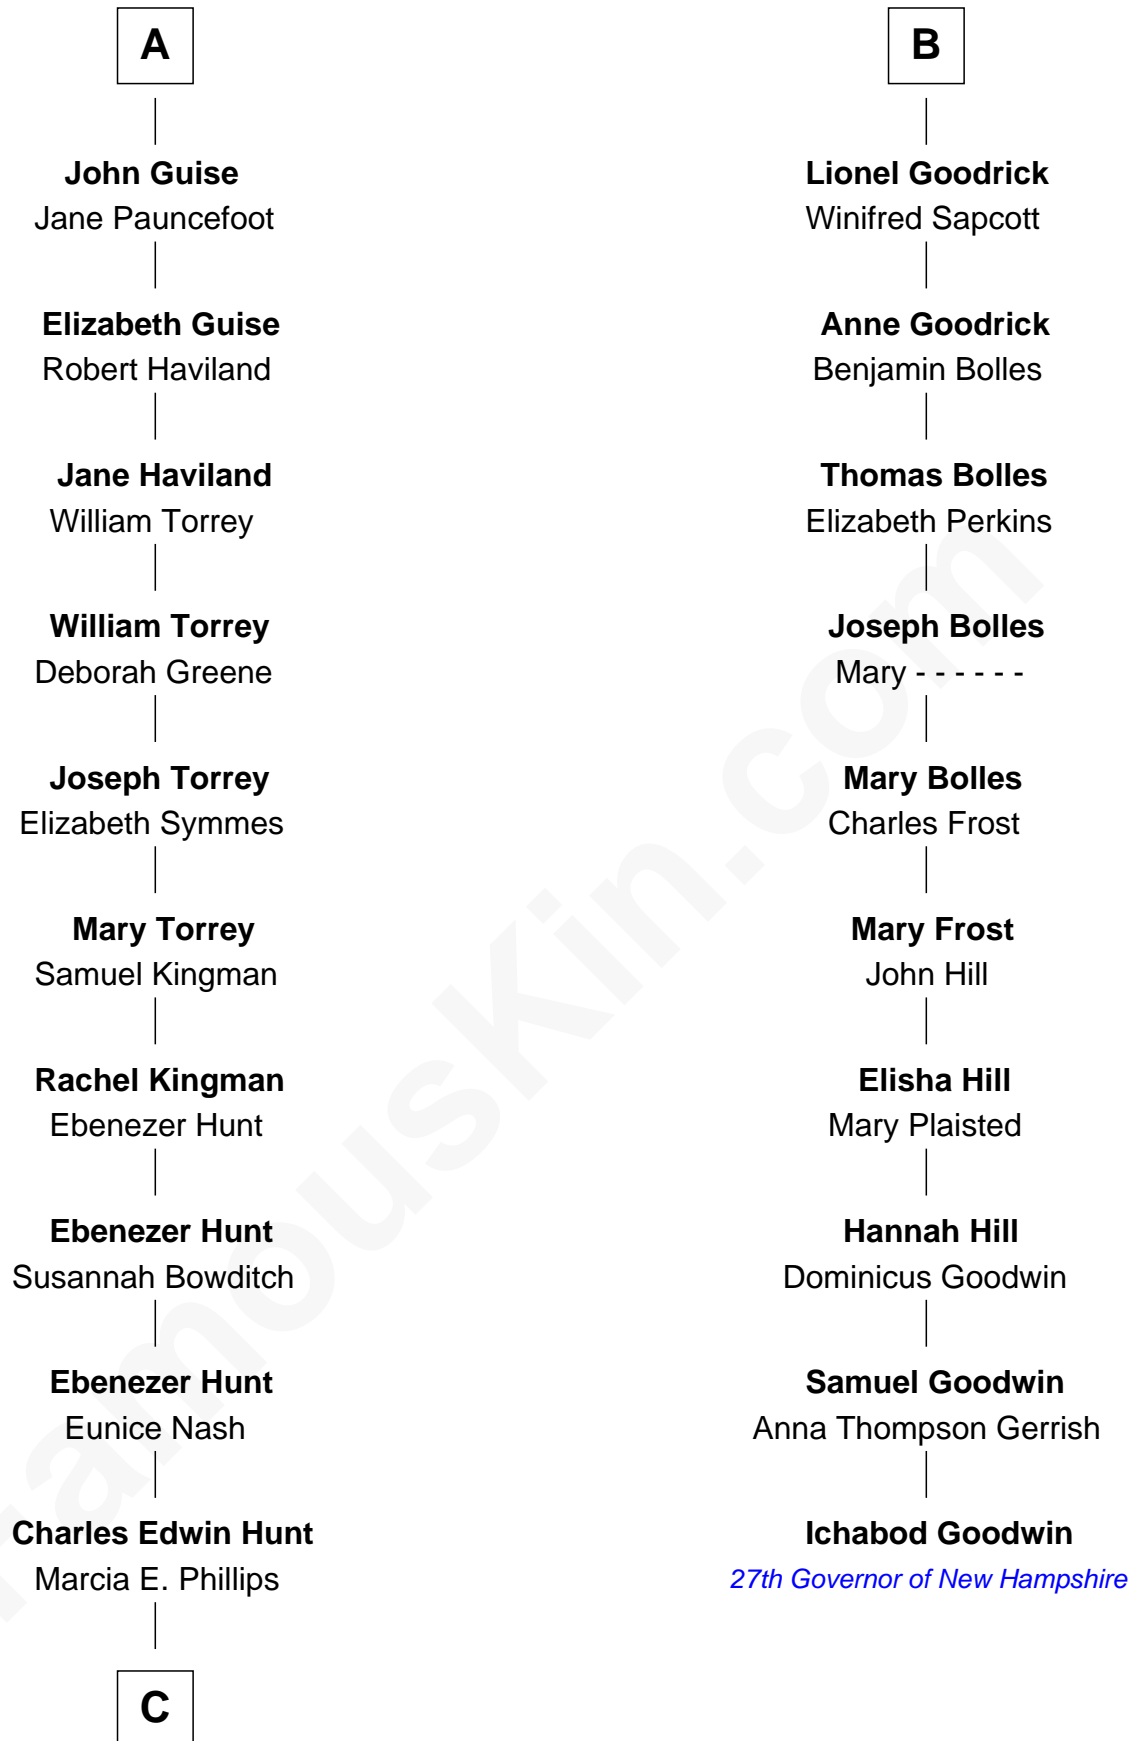

FamousKin.com Relationship Chart of

Linda Hunt

TV and Movie Actress

16th cousin 4 times removed of

Ichabod Goodwin

27th Governor of New Hampshire

C

—
Charles Phillips Hunt

Ella Maria Read

—
Charles Edwin Hunt

Louise Phipps Davy

—
Raymond Davy Hunt

Elsie R. Doying

—
Linda Hunt

TV and Movie Actress

FamousKin.com