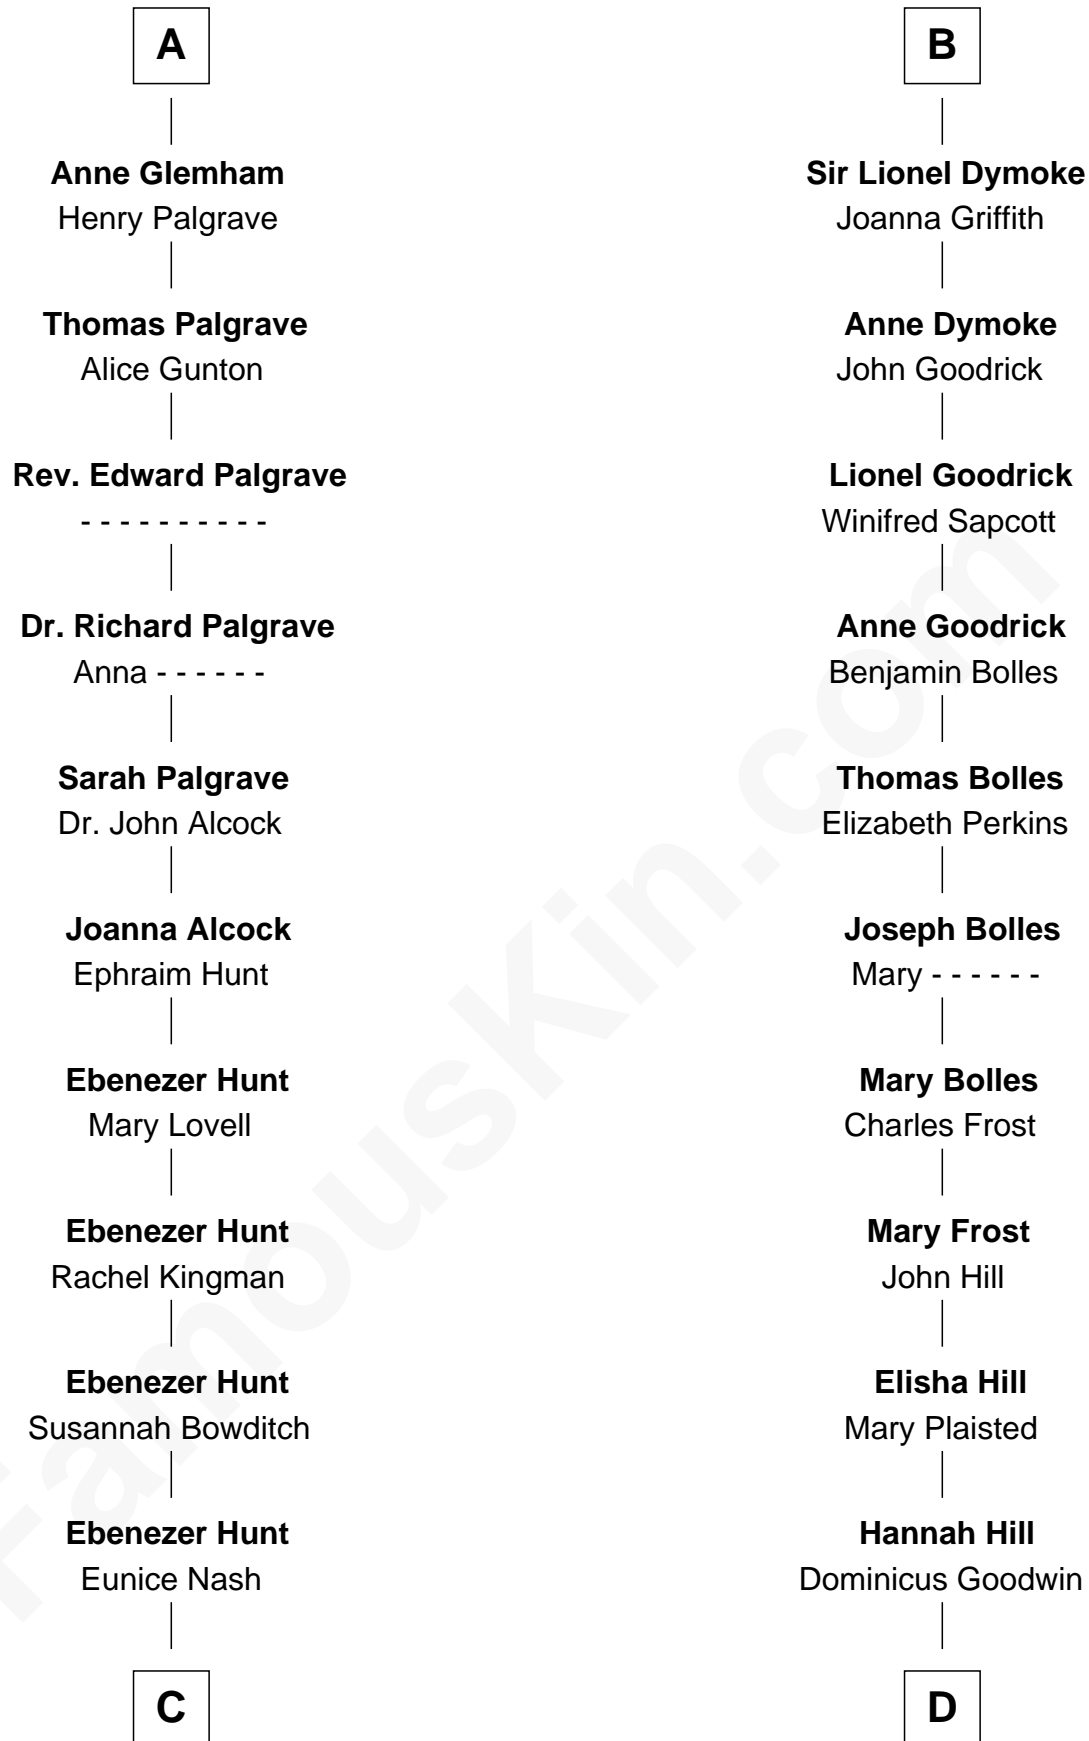

FamousKin.com Relationship Chart of

Linda Hunt

TV and Movie Actress

18th cousin 3 times removed of

Ichabod Goodwin

27th Governor of New Hampshire

Thomas de Clare
Juliana FitzMaurice

Margaret de Clare
Bartholomew de Badlesmere

Elizabeth de Badlesmere
Sir William de Bohun

Elizabeth de Bohun
Sir Richard Fitzalan

Elizabeth Fitzalan
Sir Robert Goushill

Elizabeth Goushill
Sir Robert Wingfield

Elizabeth Wingfield
Sir William Brandon

Eleanor Brandon
John Glemham

A

Margaret de Clare
Bartholomew de Badlesmere

Margery de Badlesmere
Sir William de Ros

Maud de Roos
John de Welles

John de Welles
Eleanor de Mowbray

Eudo de Welles
Maud de Greystoke

Sir Lionel de Welles
Joan de Waterton

Margaret de Welles
Sir Thomas Dymoke

B

C

Charles Edwin Hunt

Marcia E. Phillips

Charles Phillips Hunt

Ella Maria Read

Charles Edwin Hunt