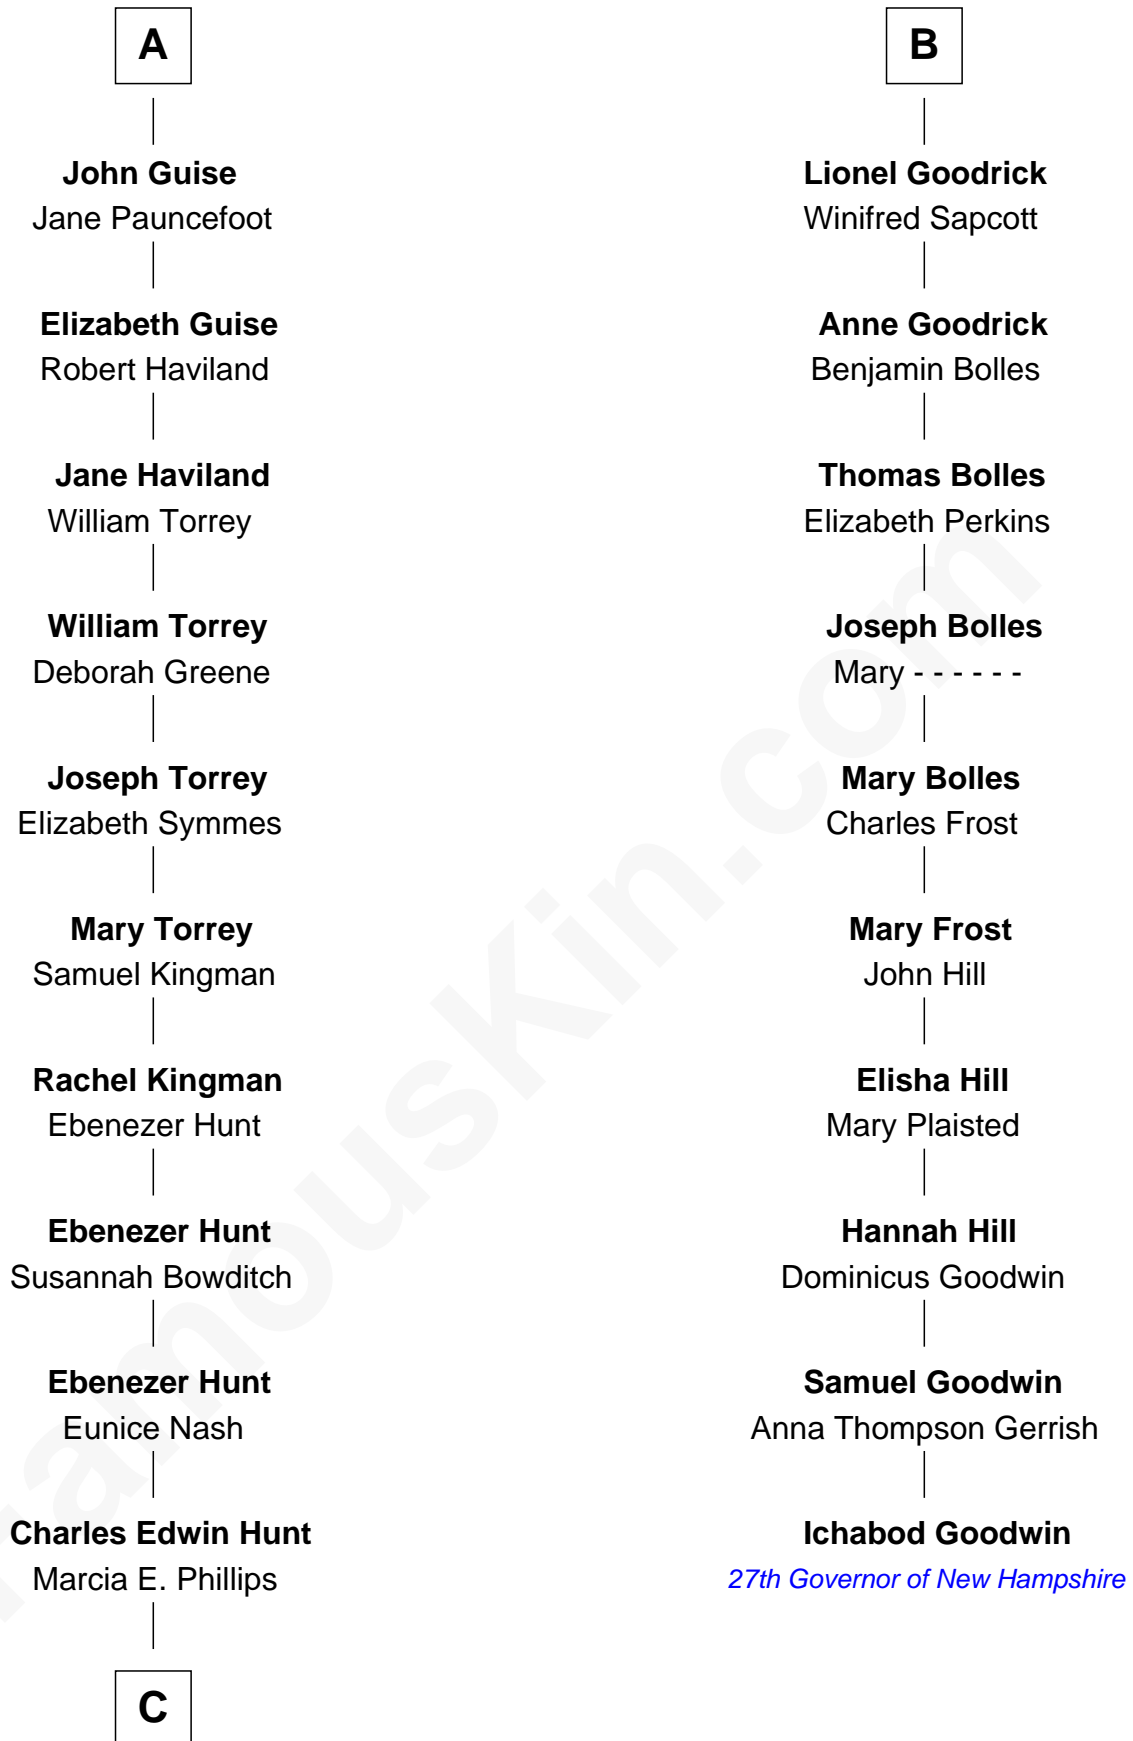

FamousKin.com Relationship Chart of

Linda Hunt

TV and Movie Actress

16th cousin 4 times removed of

Ichabod Goodwin

27th Governor of New Hampshire

Sir Henry de Percy

Idoine de Clifford

Maude de Percy
Sir John de Neville

Sir Ralph Neville
Joan Beaufort

Eleanor Neville
Sir Henry Percy

Katherine Percy
Sir Edmund Grey

Anne Grey
Sir John Grey

Probable

Tacy Grey
John Guise

William Guise
Mary Rotsey

A

Isabel de Percy
Sir William de Aton

Elizabeth de Aton
Sir John Conyers

Robert Conyers
Isabel Pert

Joan Conyers
Sir Philip Dymoke

Sir Thomas Dymoke
Margaret de Welles

Sir Lionel Dymoke
Joanna Griffith

Anne Dymoke
John Goodrick

B

C

Charles Phillips Hunt

Ella Maria Read

Charles Edwin Hunt

Louise Phipps Davy

Raymond Davy Hunt

Elsie R. Doying