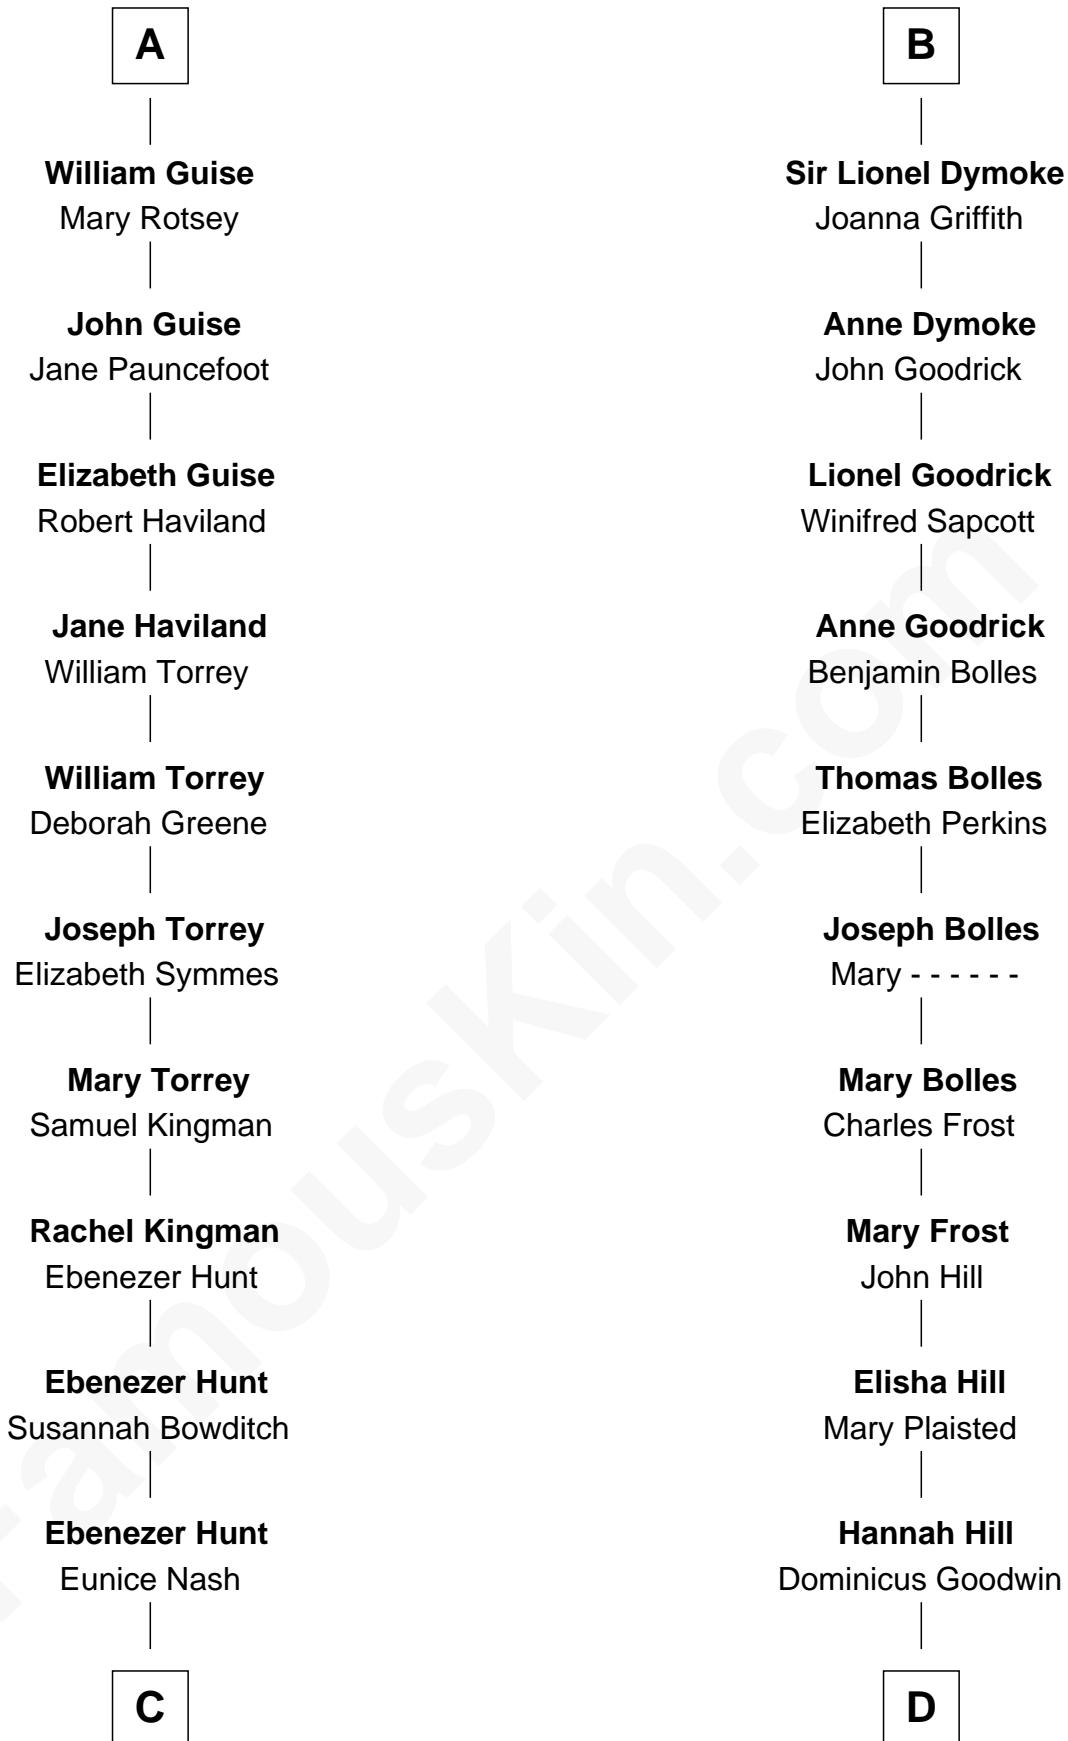

FamousKin.com Relationship Chart of

Linda Hunt

TV and Movie Actress

18th cousin 3 times removed of

Ichabod Goodwin

27th Governor of New Hampshire

C

Charles Edwin Hunt

Marcia E. Phillips

Charles Phillips Hunt

Ella Maria Read

Charles Edwin Hunt

Louise Phipps Davy

Raymond Davy Hunt

Elsie R. Doying

Linda Hunt

TV and Movie Actress

D

Samuel Goodwin

Anna Thompson Gerrish

Ichabod Goodwin

27th Governor of New Hampshire

FamousKin.com