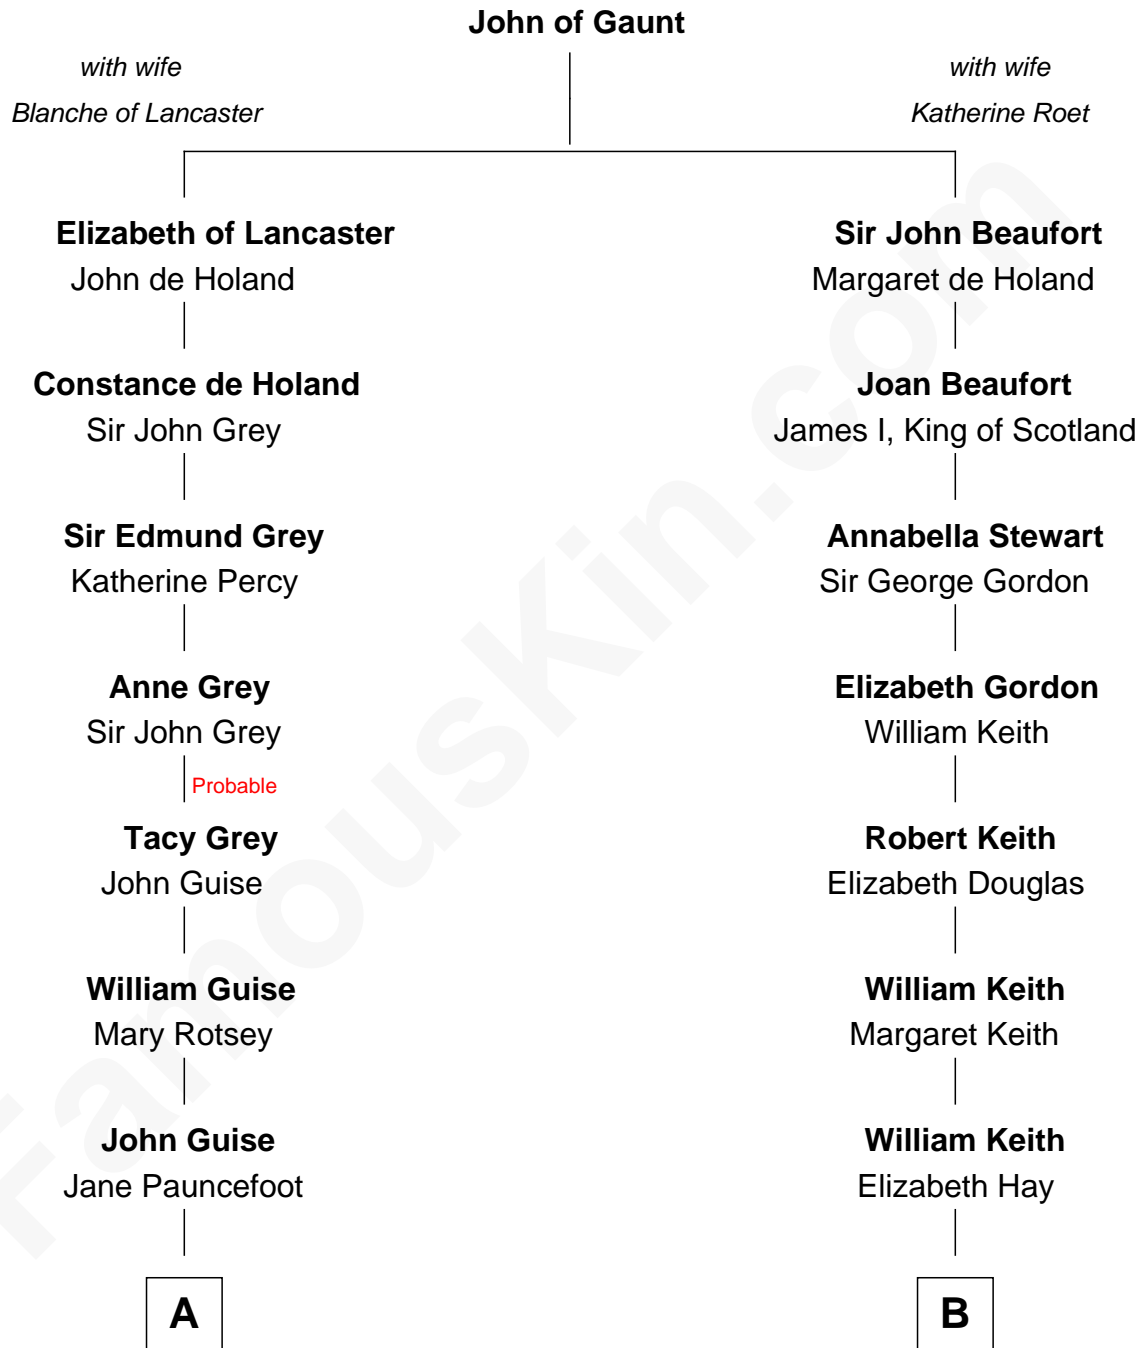

# FamousKin.com Relationship Chart of

**Linda Hunt**

*TV and Movie Actress*

19th cousin of

**Wernher von Braun**

*Rocket Scientist*

**C**

**Charles Edwin Hunt**

Louise Phipps Davy

**Raymond Davy Hunt**

Elsie R. Doying

**Linda Hunt**

*TV and Movie Actress*

**D**

**Marie Eleonore Dorothea von Below**

Wernher von Quistorp

**Emmy von Quistorp**

Magnus von Braun

**Wernher von Braun**

*Rocket Scientist*