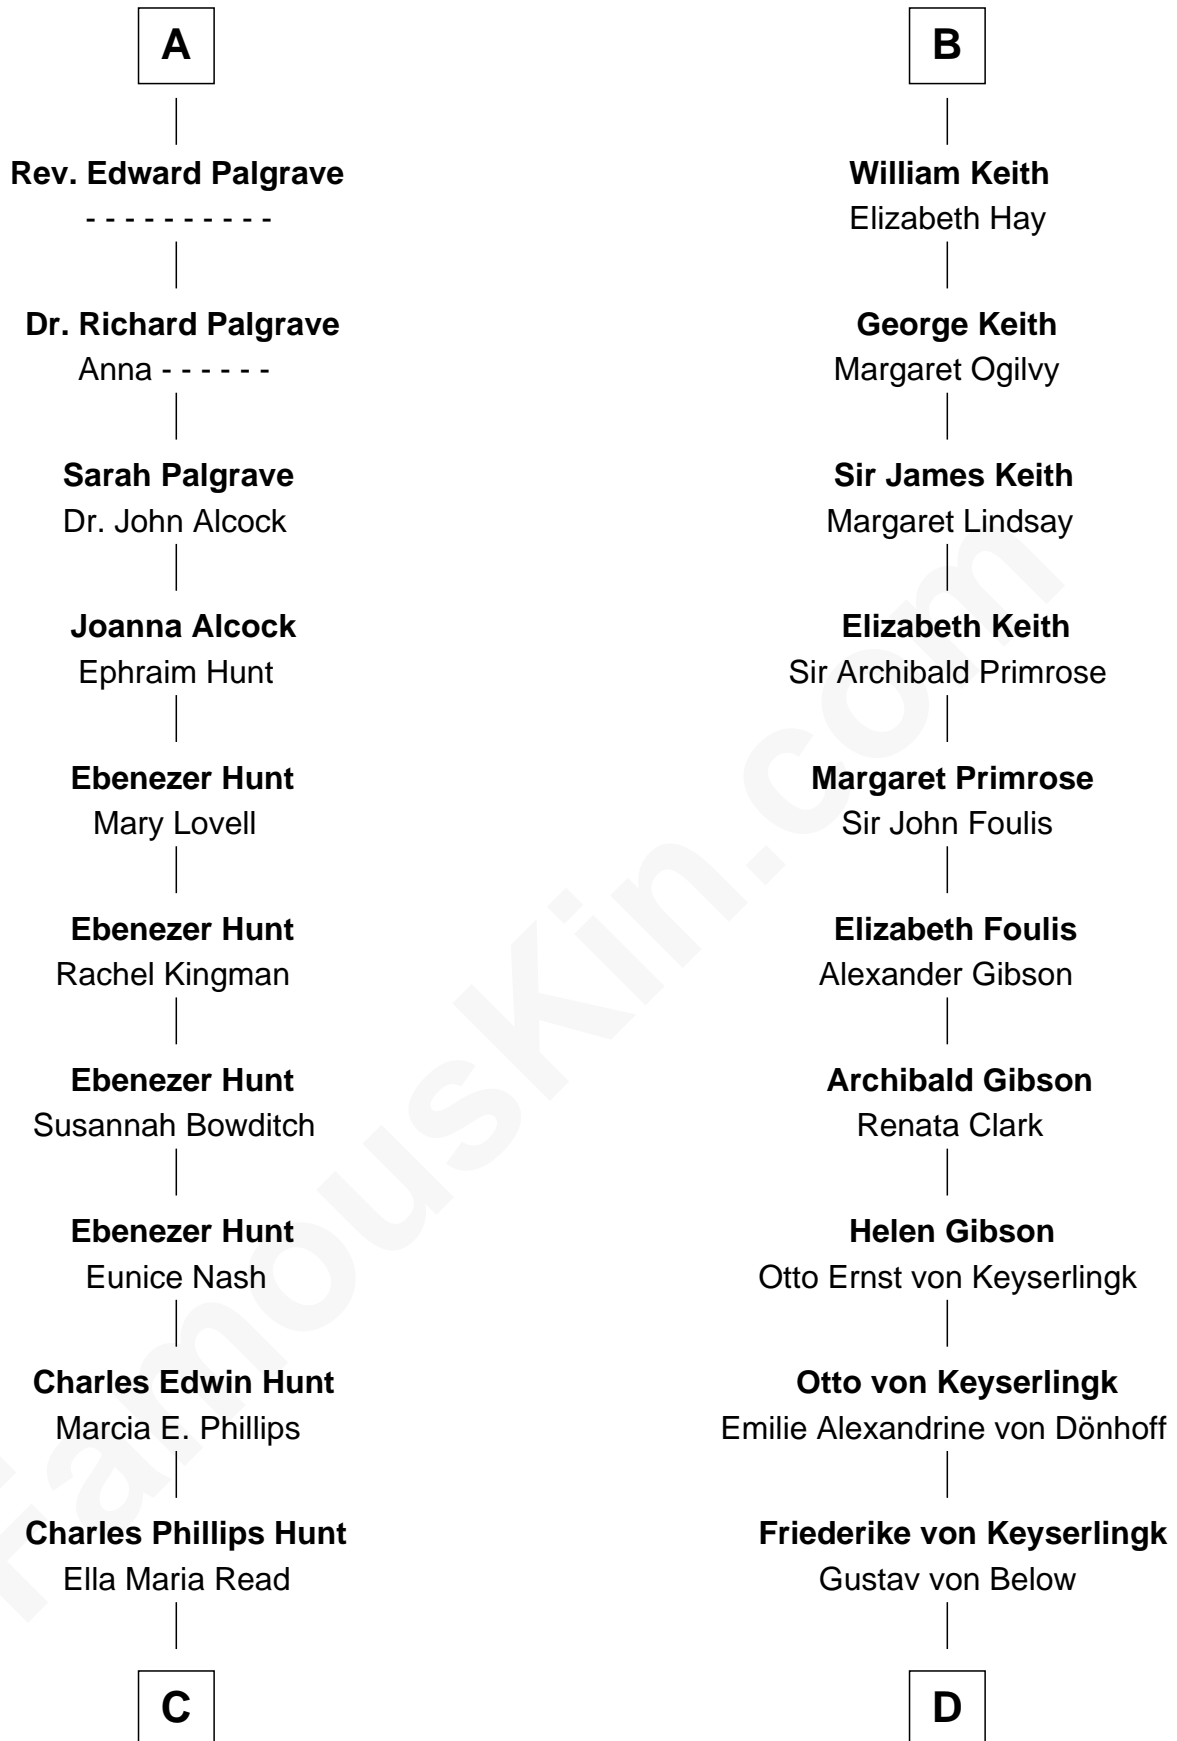

# FamousKin.com Relationship Chart of

**Linda Hunt**

*TV and Movie Actress*

19th cousin 1 time removed of

**Wernher von Braun**

*Rocket Scientist*

**C**

**Charles Edwin Hunt**

Louise Phipps Davy

**Raymond Davy Hunt**

Elsie R. Doying

**Linda Hunt**

*TV and Movie Actress*

**D**

**Karl Emil Gustav von Below**

Eleonore Melitta Behrend

**Marie Eleonore Dorothea von Below**

Wernher von Quistorp

**Emmy von Quistorp**

Magnus von Braun

**Wernher von Braun**

*Rocket Scientist*