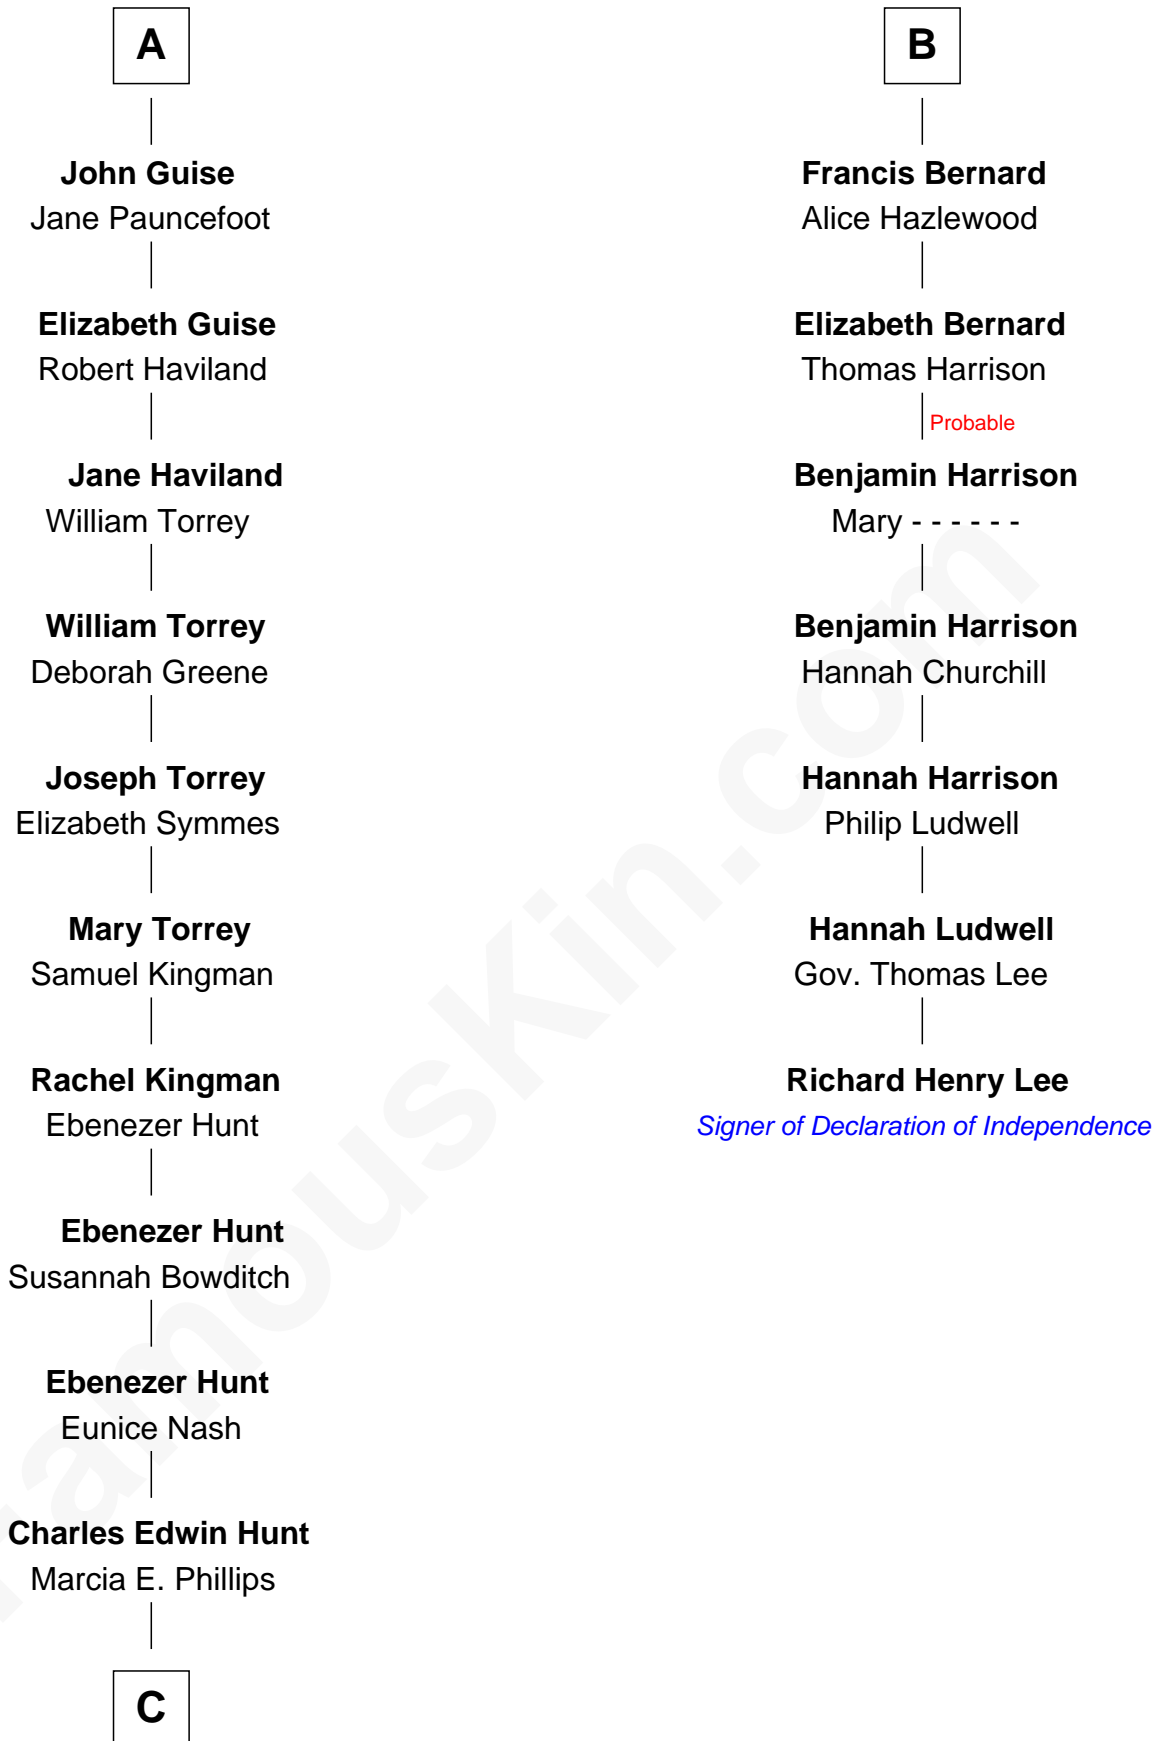

FamousKin.com Relationship Chart of

Linda Hunt

TV and Movie Actress

13th cousin 7 times removed of

Richard Henry Lee

Signer of the Declaration of Independence

C

—
Charles Phillips Hunt

Ella Maria Read

—
Charles Edwin Hunt

Louise Phipps Davy

—
Raymond Davy Hunt

Elsie R. Doying

—
Linda Hunt

TV and Movie Actress