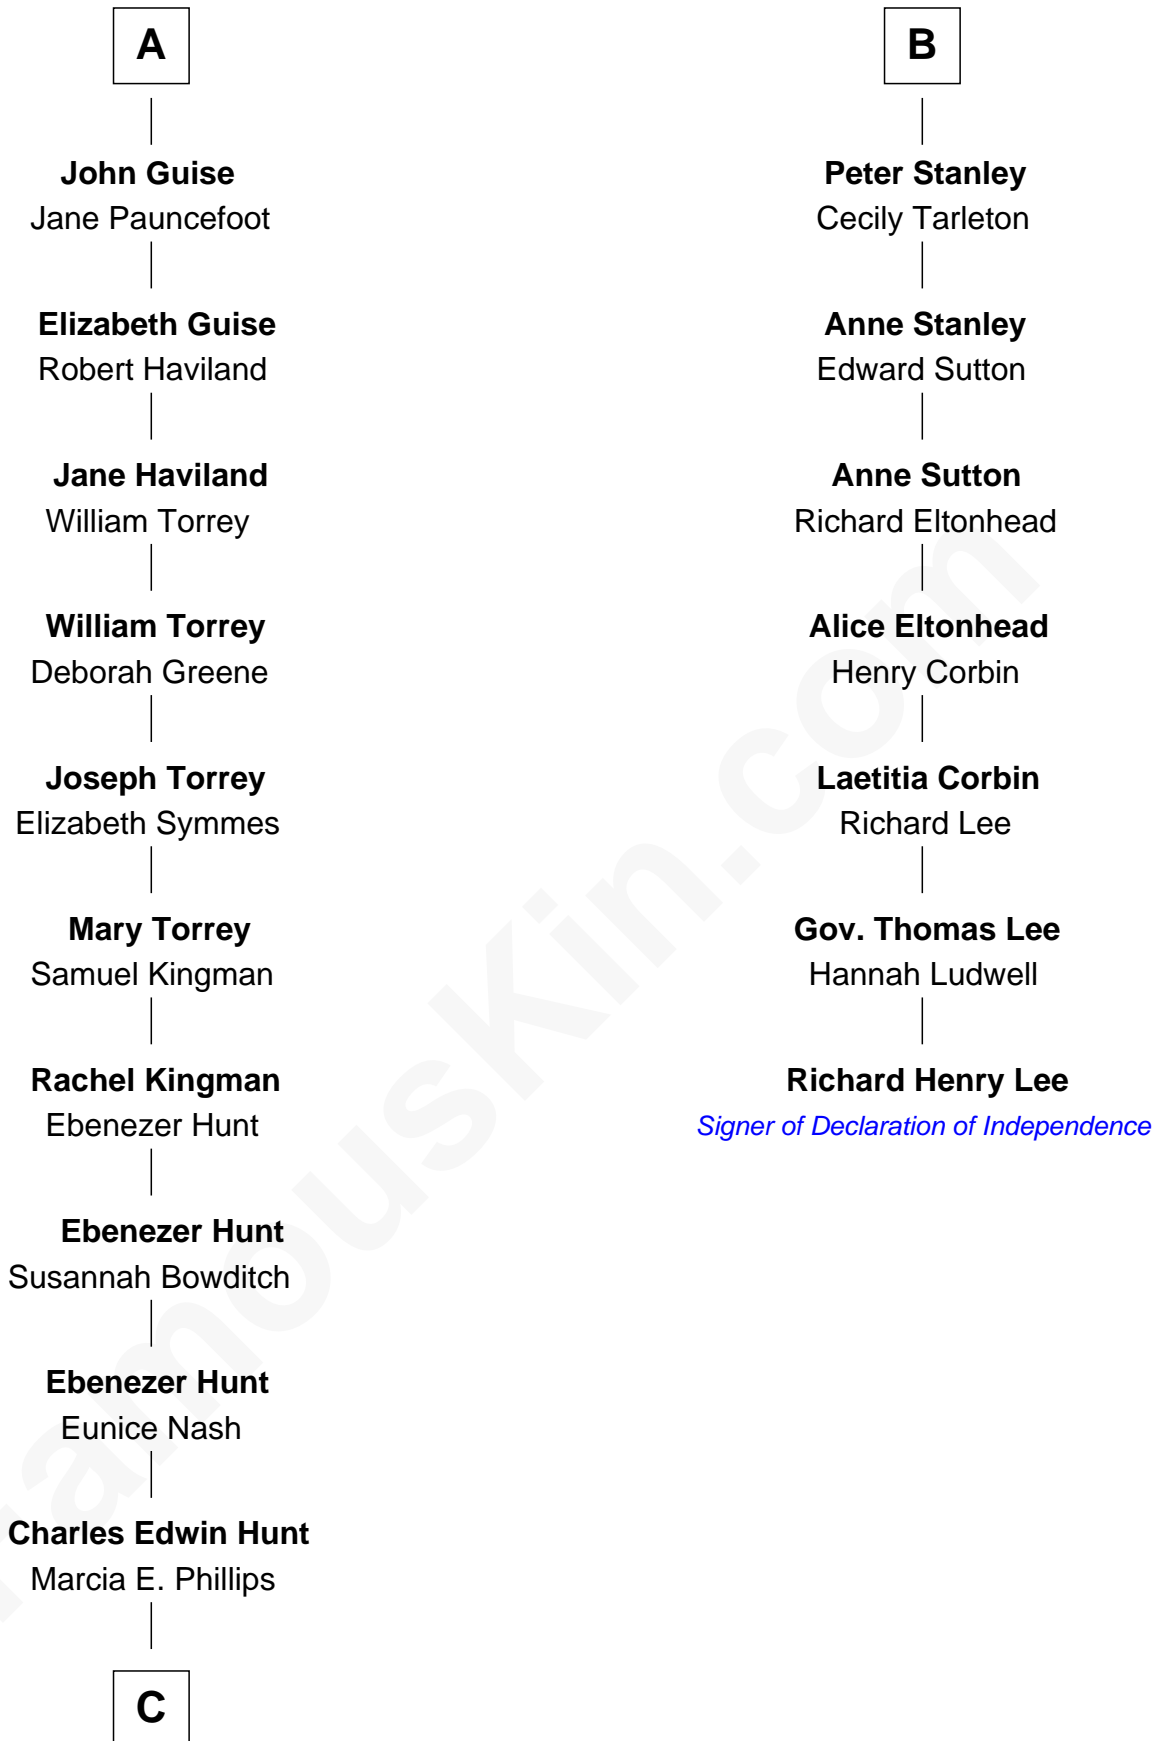

FamousKin.com Relationship Chart of

Linda Hunt

TV and Movie Actress

13th cousin 7 times removed of

Richard Henry Lee

Signer of the Declaration of Independence

C

—
Charles Phillips Hunt

Ella Maria Read

—
Charles Edwin Hunt

Louise Phipps Davy

—
Raymond Davy Hunt

Elsie R. Doying

—
Linda Hunt

TV and Movie Actress

FamousKin.com