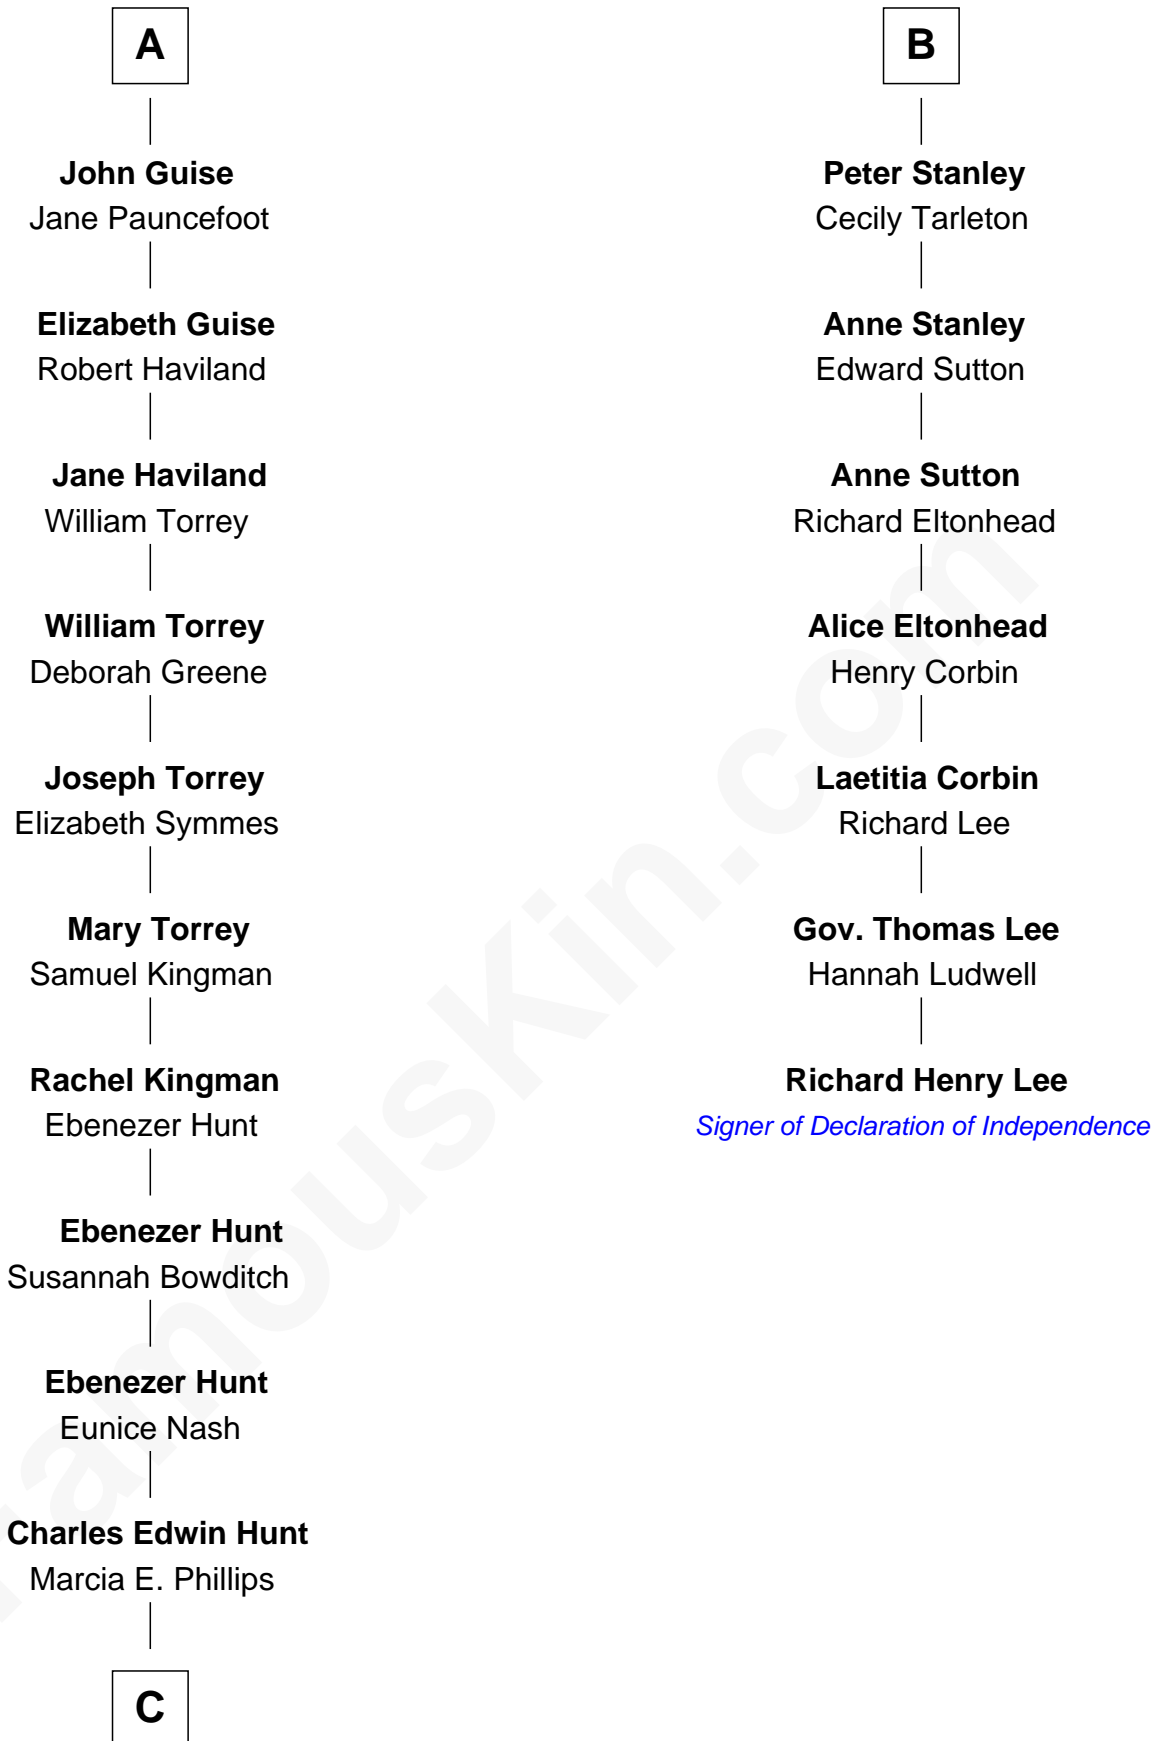

FamousKin.com Relationship Chart of

Linda Hunt

TV and Movie Actress

13th cousin 7 times removed of

Richard Henry Lee

Signer of the Declaration of Independence

Sir Robert de Holland

Maude la Zouche

C

—
Charles Phillips Hunt

Ella Maria Read

—
Charles Edwin Hunt

Louise Phipps Davy

—
Raymond Davy Hunt

Elsie R. Doying

—
Linda Hunt