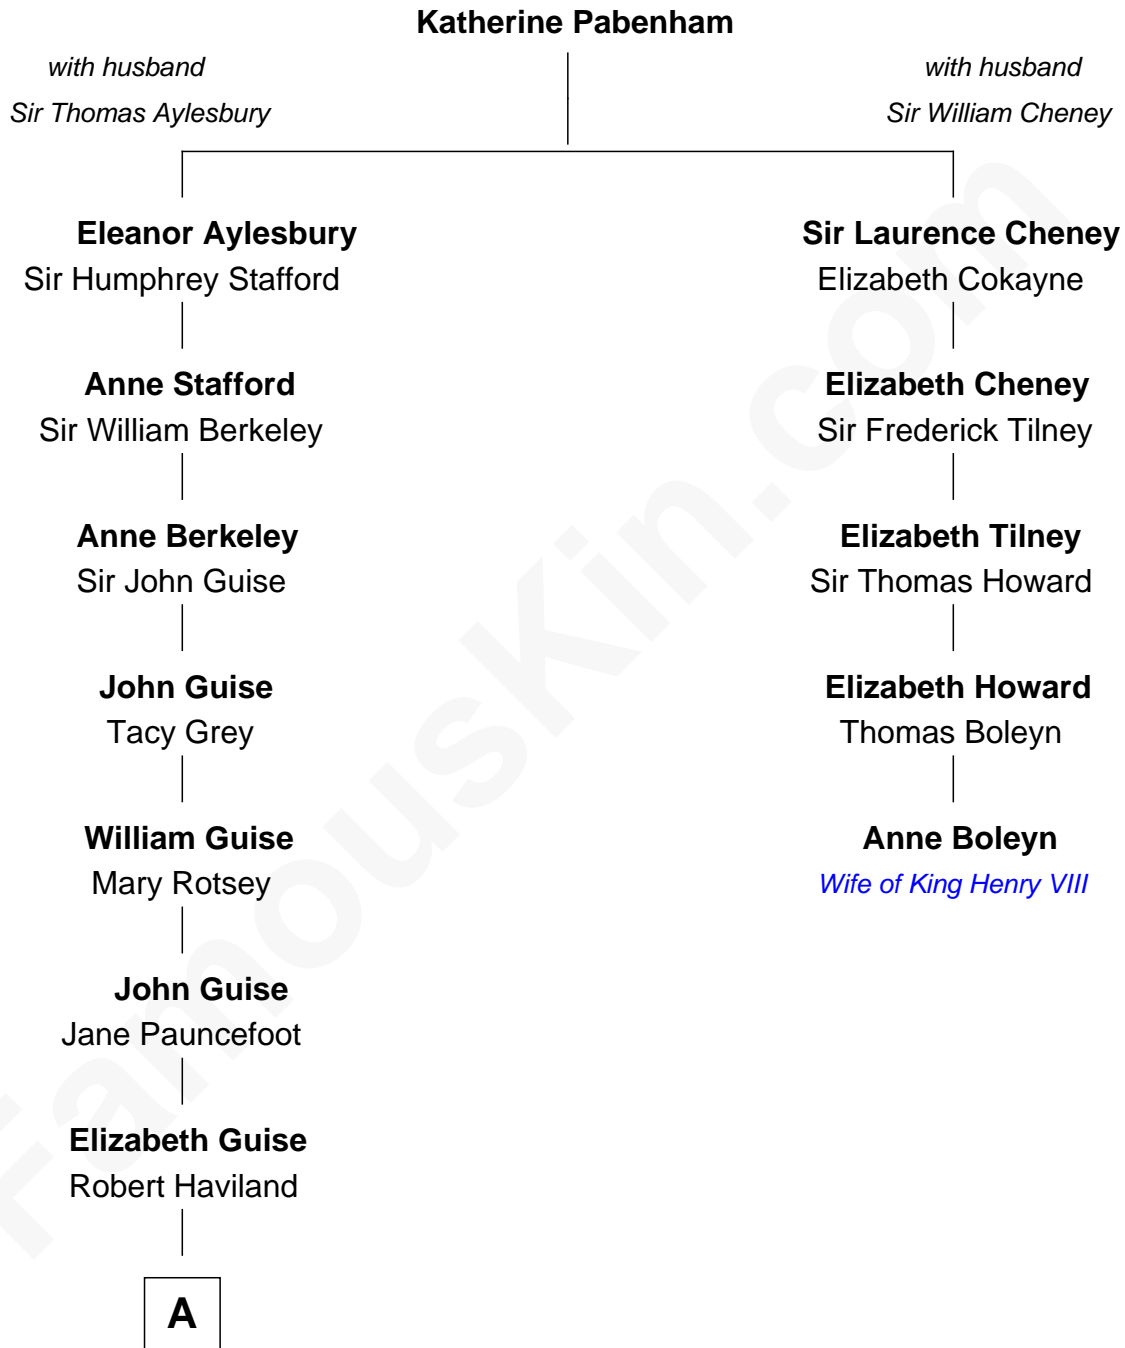

# FamousKin.com Relationship Chart of

**Linda Hunt**

*TV and Movie Actress*

4th cousin 14 times removed of

**Anne Boleyn**

*2nd Wife of King Henry VIII*

**A**

**Jane Haviland**

William Torrey

**William Torrey**

Deborah Greene

**Joseph Torrey**

Elizabeth Symmes

**Mary Torrey**

Samuel Kingman

**Rachel Kingman**

Ebenezer Hunt

**Ebenezer Hunt**

Susannah Bowditch

**Ebenezer Hunt**

Eunice Nash

**Charles Edwin Hunt**

Marcia E. Phillips

**Charles Phillips Hunt**