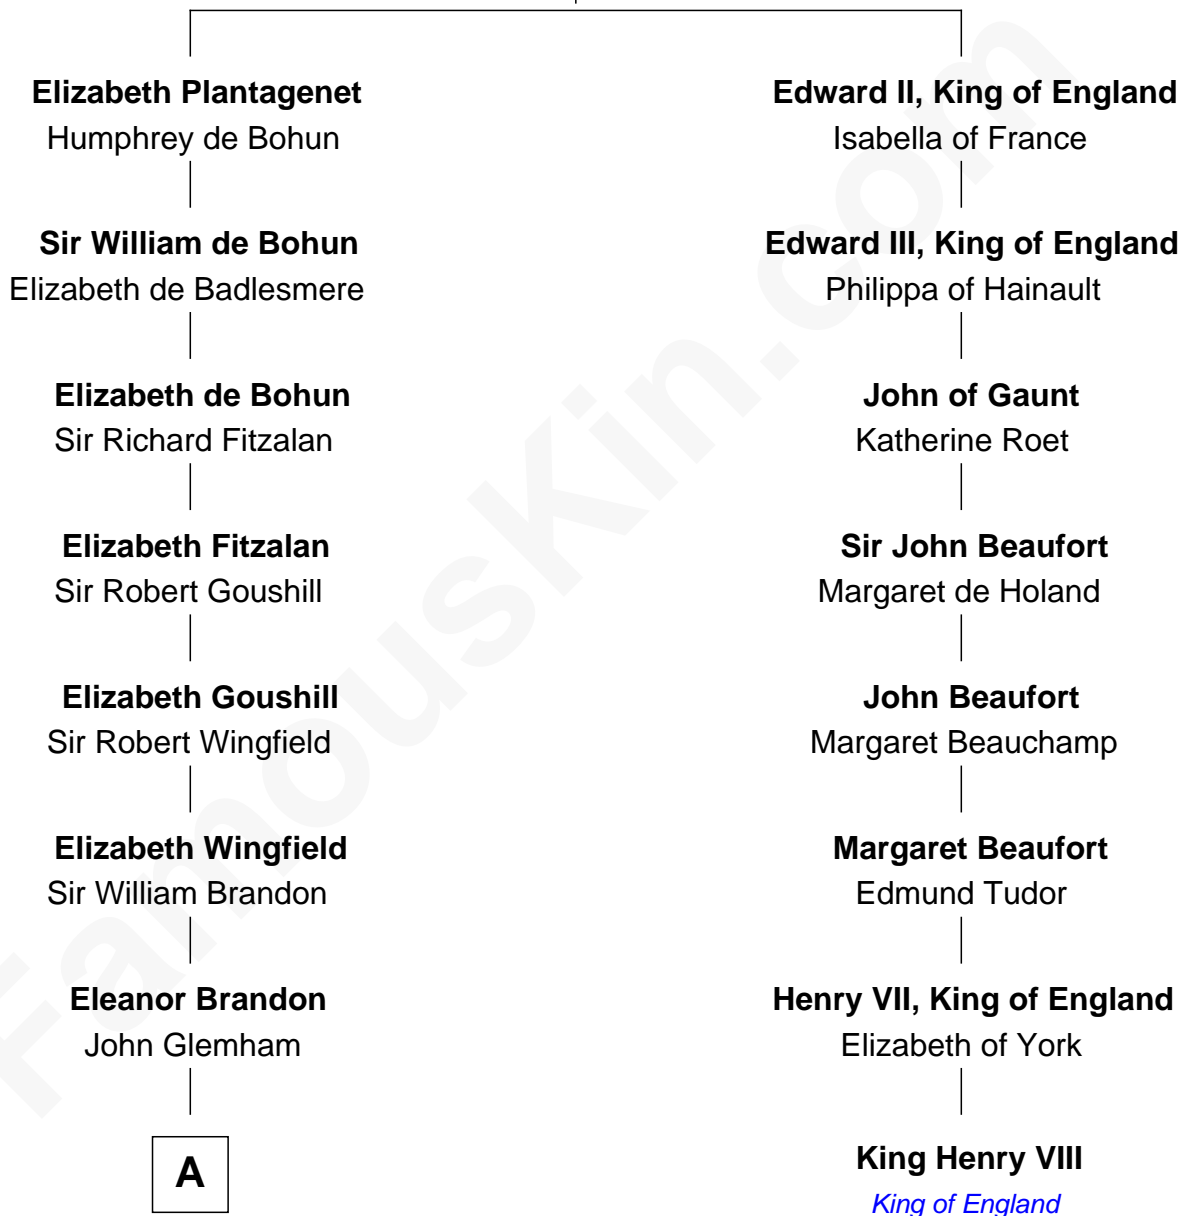

# FamousKin.com Relationship Chart of

**Linda Hunt**

*TV and Movie Actress*

7th cousin 14 times removed of

**King Henry VIII**

*King of England*

**Eleanor of Castile**  
Edward I, King of England

**B**

—  
**Charles Edwin Hunt**

Marcia E. Phillips

—  
**Charles Phillips Hunt**

Ella Maria Read

—  
**Charles Edwin Hunt**

Louise Phipps Davy

—  
**Raymond Davy Hunt**

Elsie R. Doying