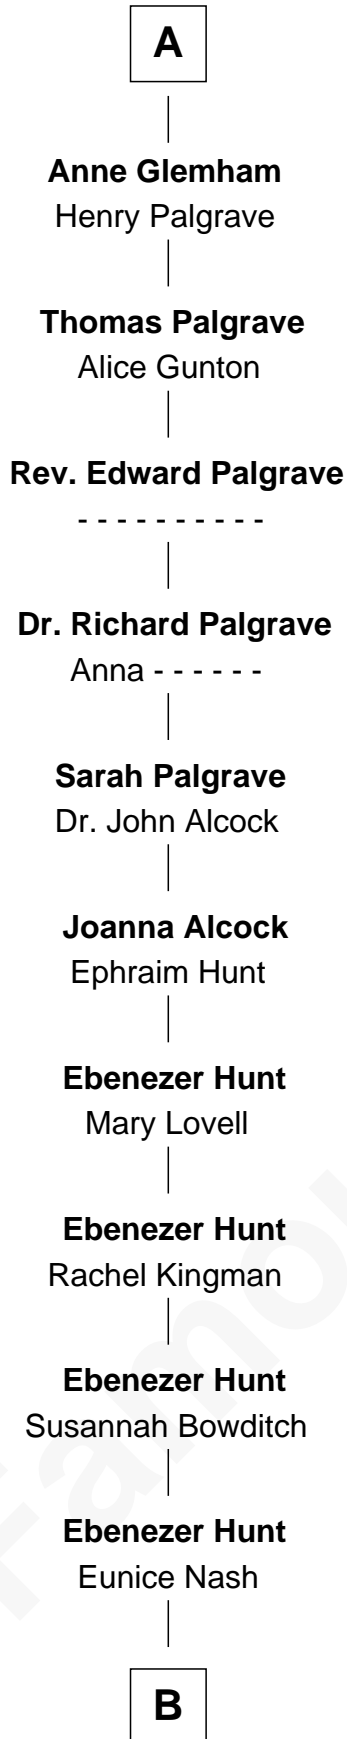

# FamousKin.com Relationship Chart of

**Linda Hunt**

*TV and Movie Actress*

7th cousin 14 times removed of

**King Henry VIII**

*King of England*

**Eleanor of Castile**  
Edward I, King of England

**B**

—  
**Charles Edwin Hunt**

Marcia E. Phillips

—  
**Charles Phillips Hunt**

Ella Maria Read

—  
**Charles Edwin Hunt**

Louise Phipps Davy

—  
**Raymond Davy Hunt**

Elsie R. Doying

—  
**Linda Hunt**

*TV and Movie Actress*