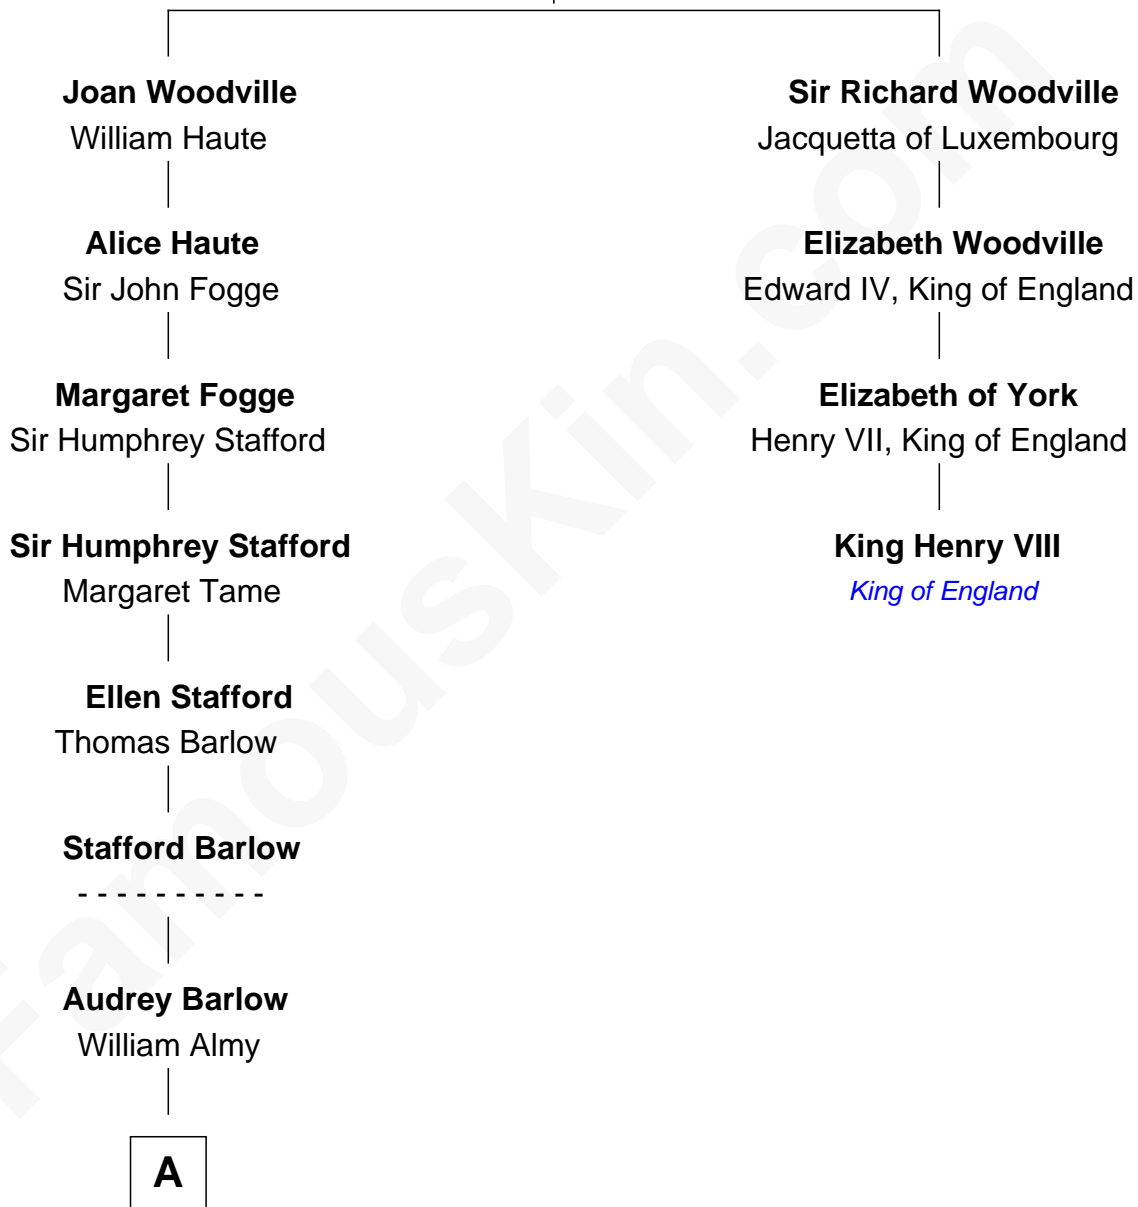

FamousKin.com Relationship Chart of

Linda Hunt

TV and Movie Actress

3rd cousin 15 times removed of

King Henry VIII

King of England

Richard Woodville

Joan Bedlisgate

A

Annis Almy

John Greene

Deborah Greene

William Torrey

Joseph Torrey

Elizabeth Symmes

Mary Torrey