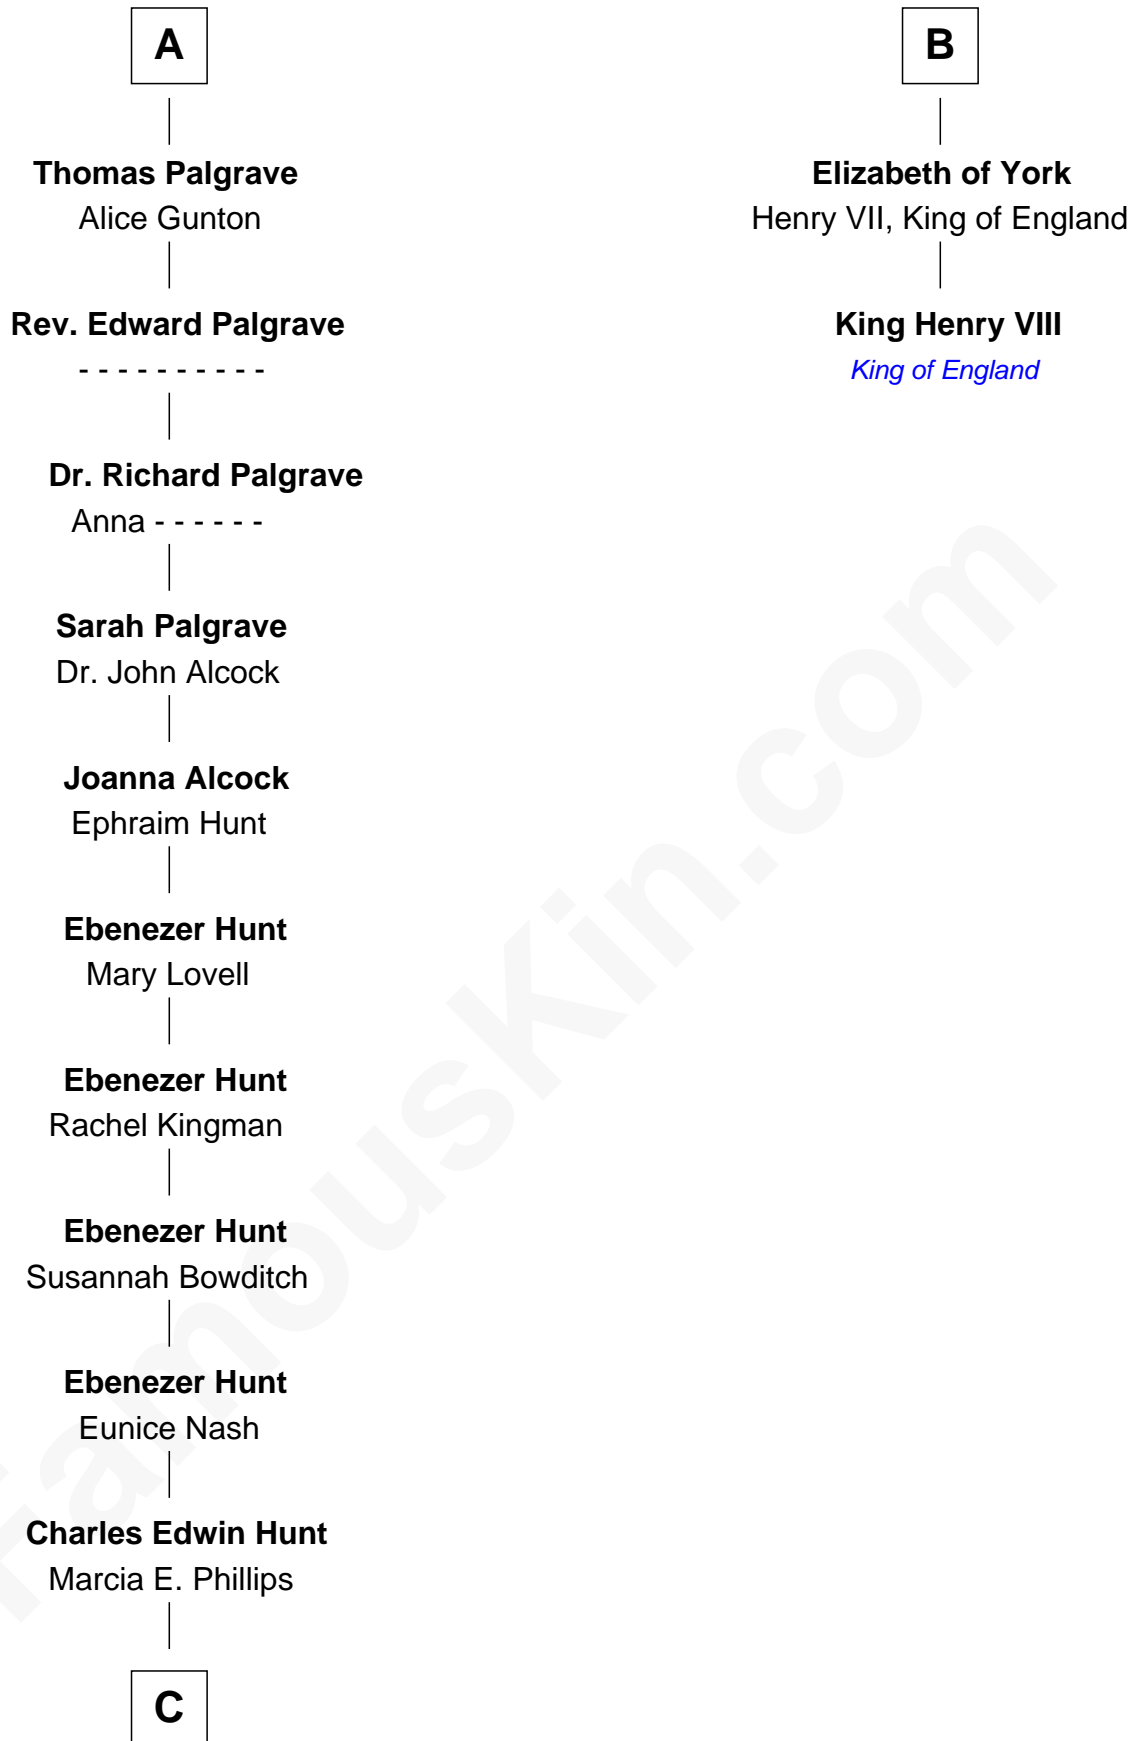

FamousKin.com Relationship Chart of

Linda Hunt

TV and Movie Actress

8th cousin 12 times removed of

King Henry VIII

King of England

C

—
Charles Phillips Hunt

Ella Maria Read

—
Charles Edwin Hunt

Louise Phipps Davy

—
Raymond Davy Hunt

Elsie R. Doying

—
Linda Hunt

TV and Movie Actress

FamousKin.com