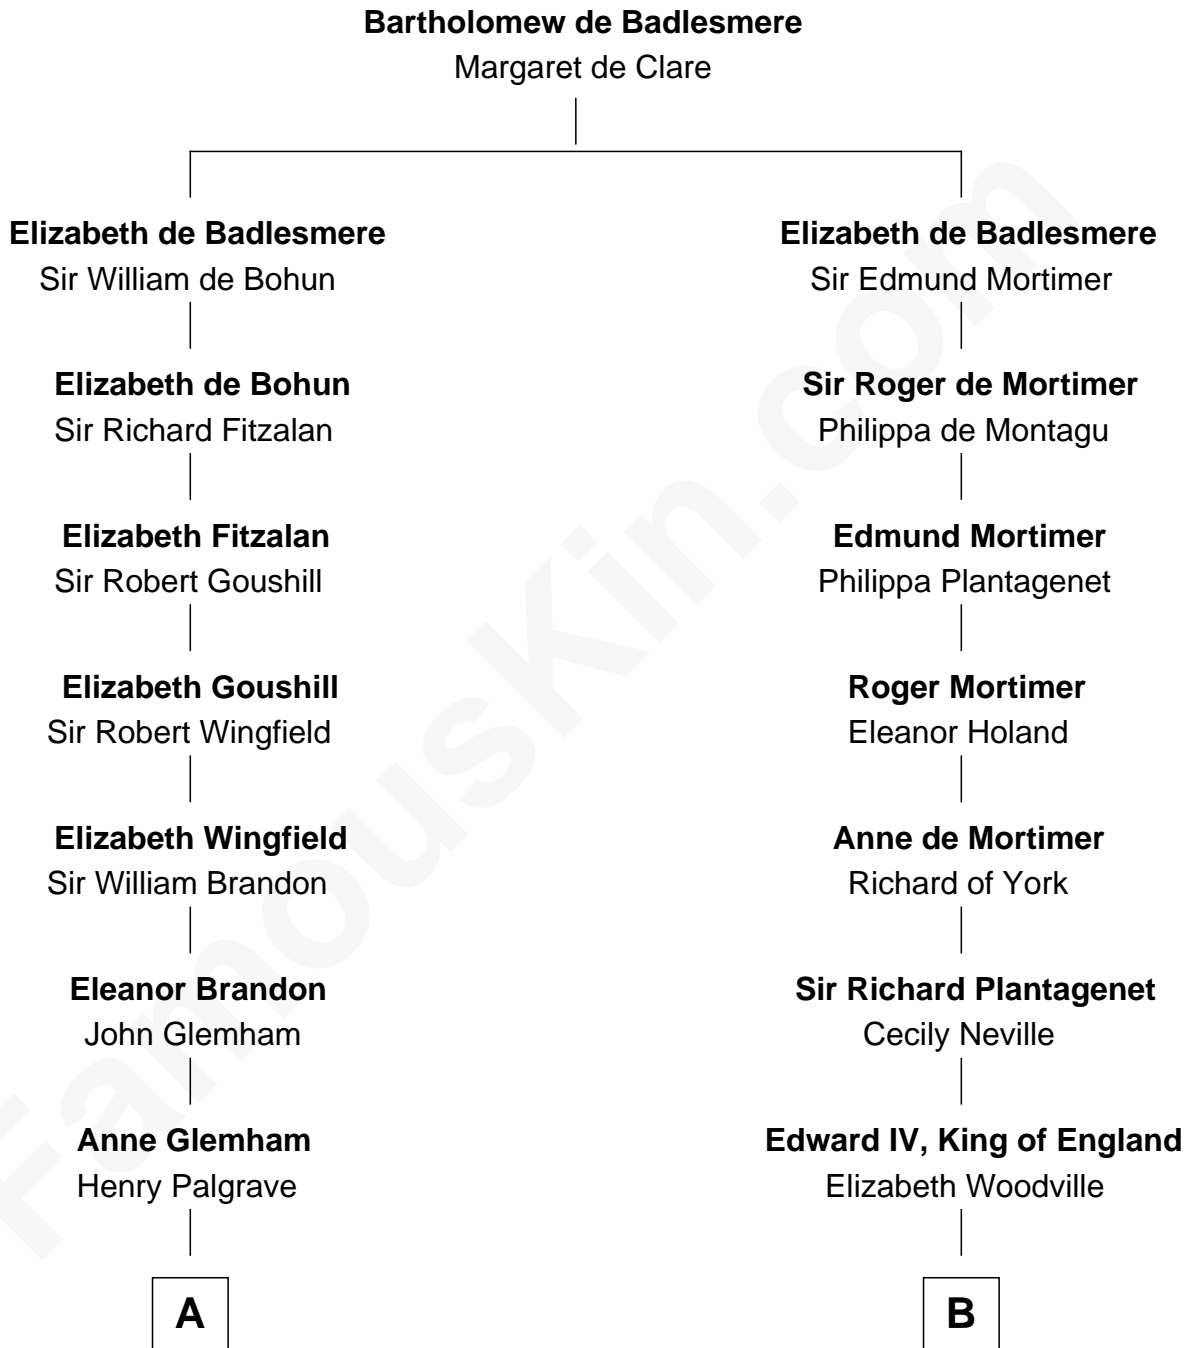

FamousKin.com Relationship Chart of

Linda Hunt

TV and Movie Actress

8th cousin 12 times removed of

King Henry VIII

King of England

C

—
Charles Phillips Hunt

Ella Maria Read

—
Charles Edwin Hunt

Louise Phipps Davy

—
Raymond Davy Hunt

Elsie R. Doying

—
Linda Hunt

TV and Movie Actress

FamousKin.com