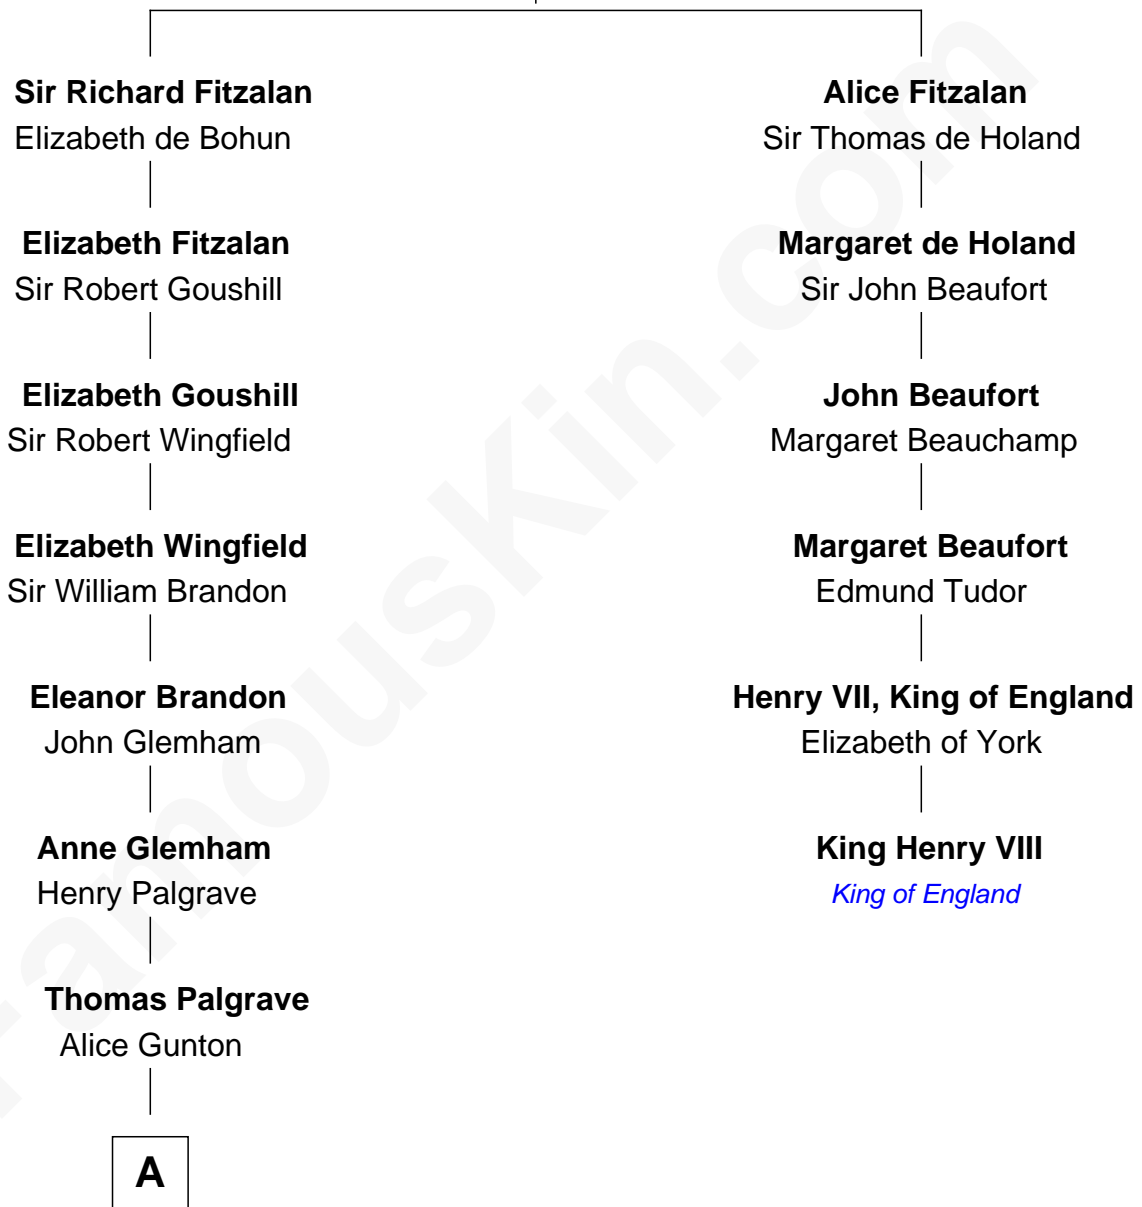

FamousKin.com Relationship Chart of

Linda Hunt

TV and Movie Actress

5th cousin 14 times removed of

King Henry VIII

King of England

Richard Fitzalan
Eleanor Plantagenet

B