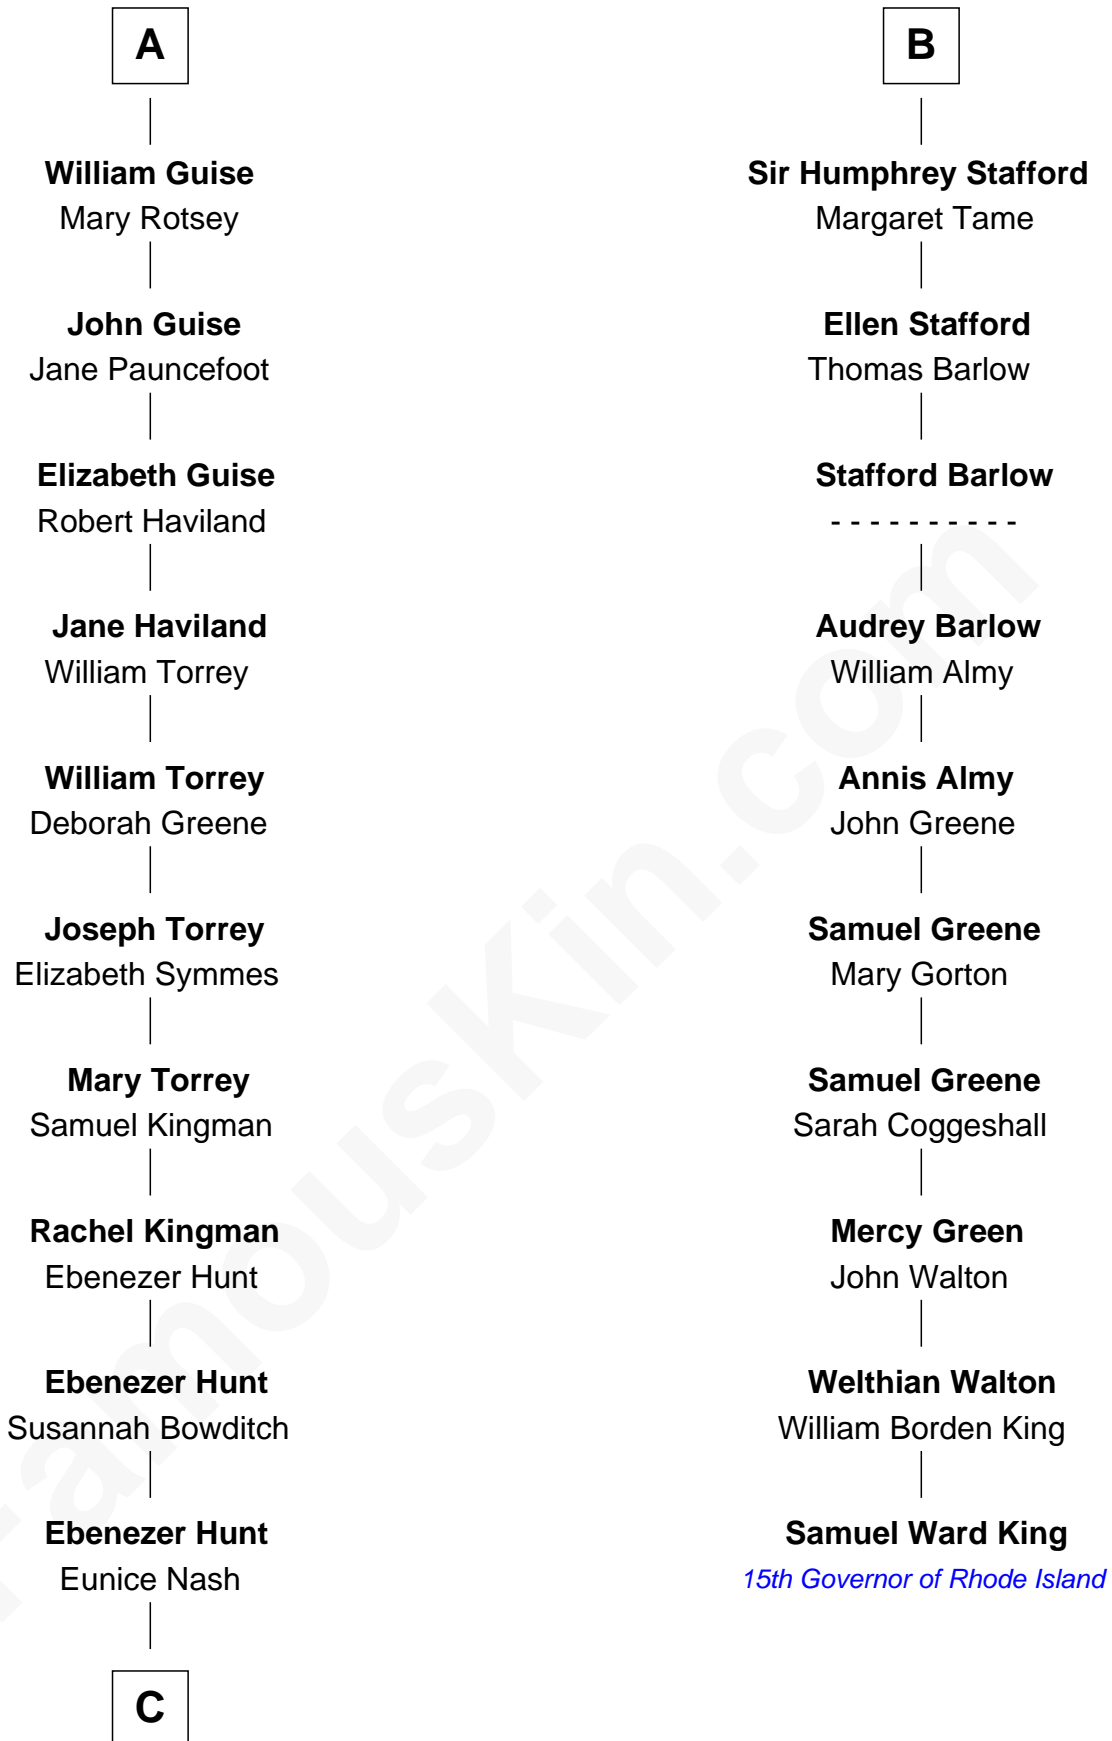

FamousKin.com Relationship Chart of

Linda Hunt

TV and Movie Actress

16th cousin 5 times removed of

Samuel Ward King

15th Governor of Rhode Island

C

—
Charles Edwin Hunt

Marcia E. Phillips

—
Charles Phillips Hunt

Ella Maria Read

—
Charles Edwin Hunt

Louise Phipps Davy

—
Raymond Davy Hunt

Elsie R. Doying

—
Linda Hunt