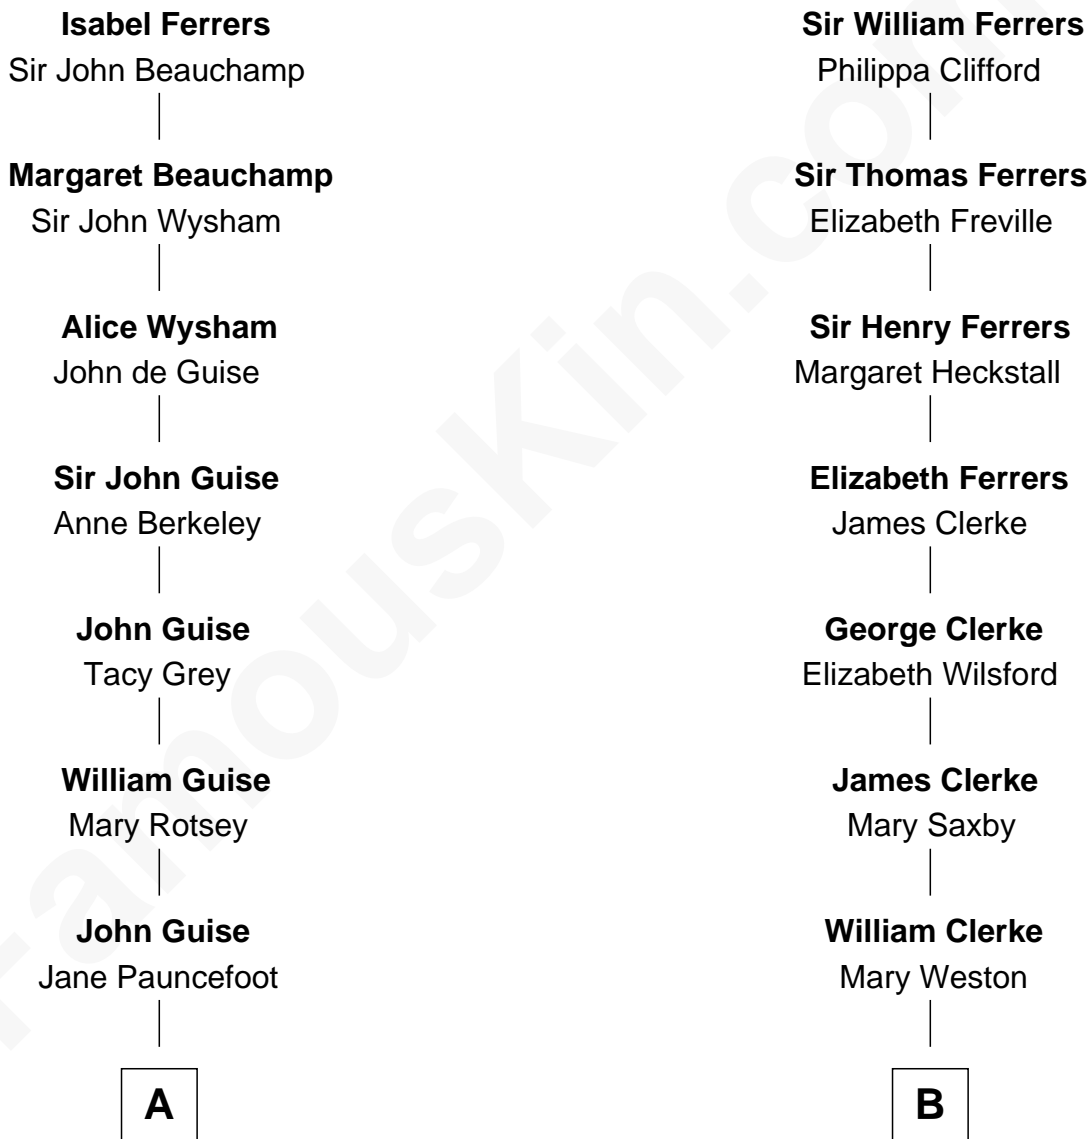

# FamousKin.com Relationship Chart of

**Linda Hunt**

*TV and Movie Actress*

19th cousin 1 time removed of

**Amy Adams**

*Movie Actress*

**Sir Henry de Ferrers**

Joan de Poynings