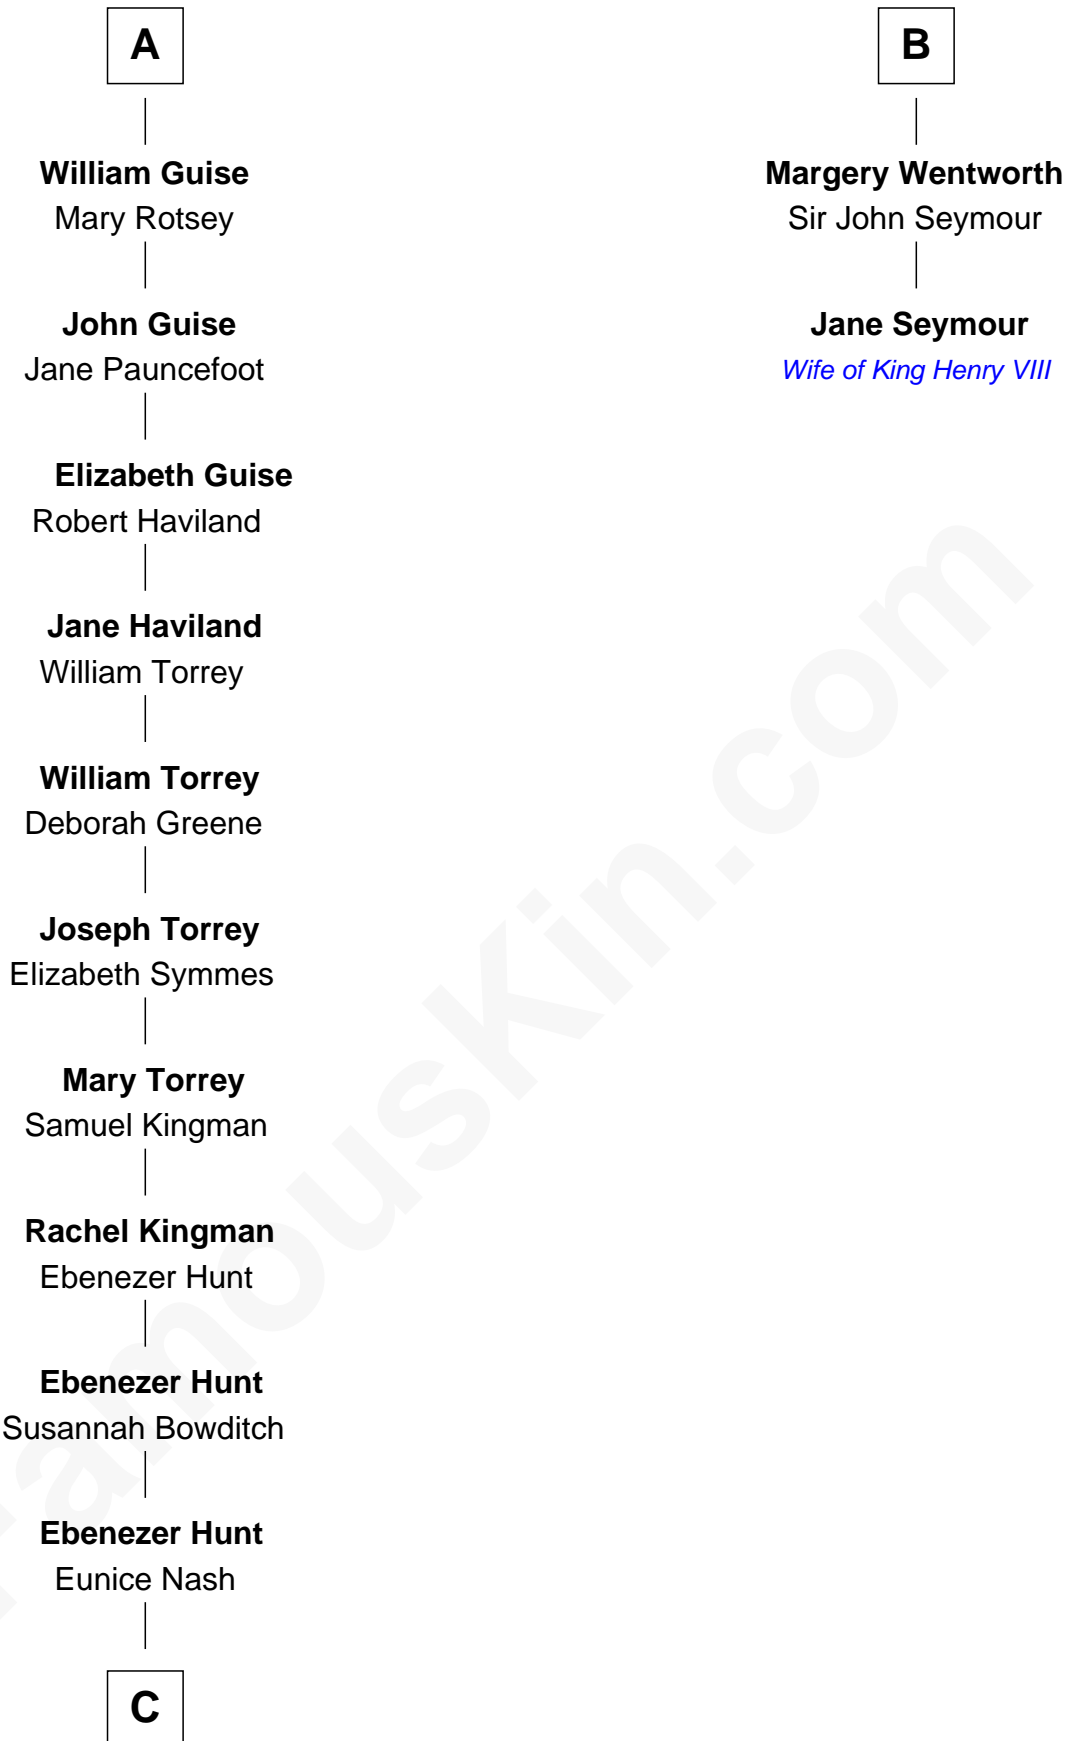

FamousKin.com Relationship Chart of

Linda Hunt

TV and Movie Actress

8th cousin 13 times removed of

Jane Seymour

3rd Wife of King Henry VIII

William III of Hainault

Jeanne of Valois

Philippa of Hainault
Edward III, King of England

John of Gaunt
Blanche of Lancaster

Elizabeth of Lancaster
John de Holand

Constance de Holand
Sir John Grey

Sir Edmund Grey
Katherine Percy

Anne Grey
Sir John Grey

Probable

Tacy Grey
John Guise

A

Philippa of Hainault
Edward III, King of England

Lionel of Antwerp
Elizabeth de Burgh

Philippa Plantagenet
Edmund Mortimer

Elizabeth Mortimer
Sir Henry Percy

Elizabeth Percy
Sir John Clifford

Mary Clifford
Sir Philip Wentworth

Sir Henry Wentworth
Anne Say

B

C

Charles Edwin Hunt

Marcia E. Phillips

Charles Phillips Hunt

Ella Maria Read