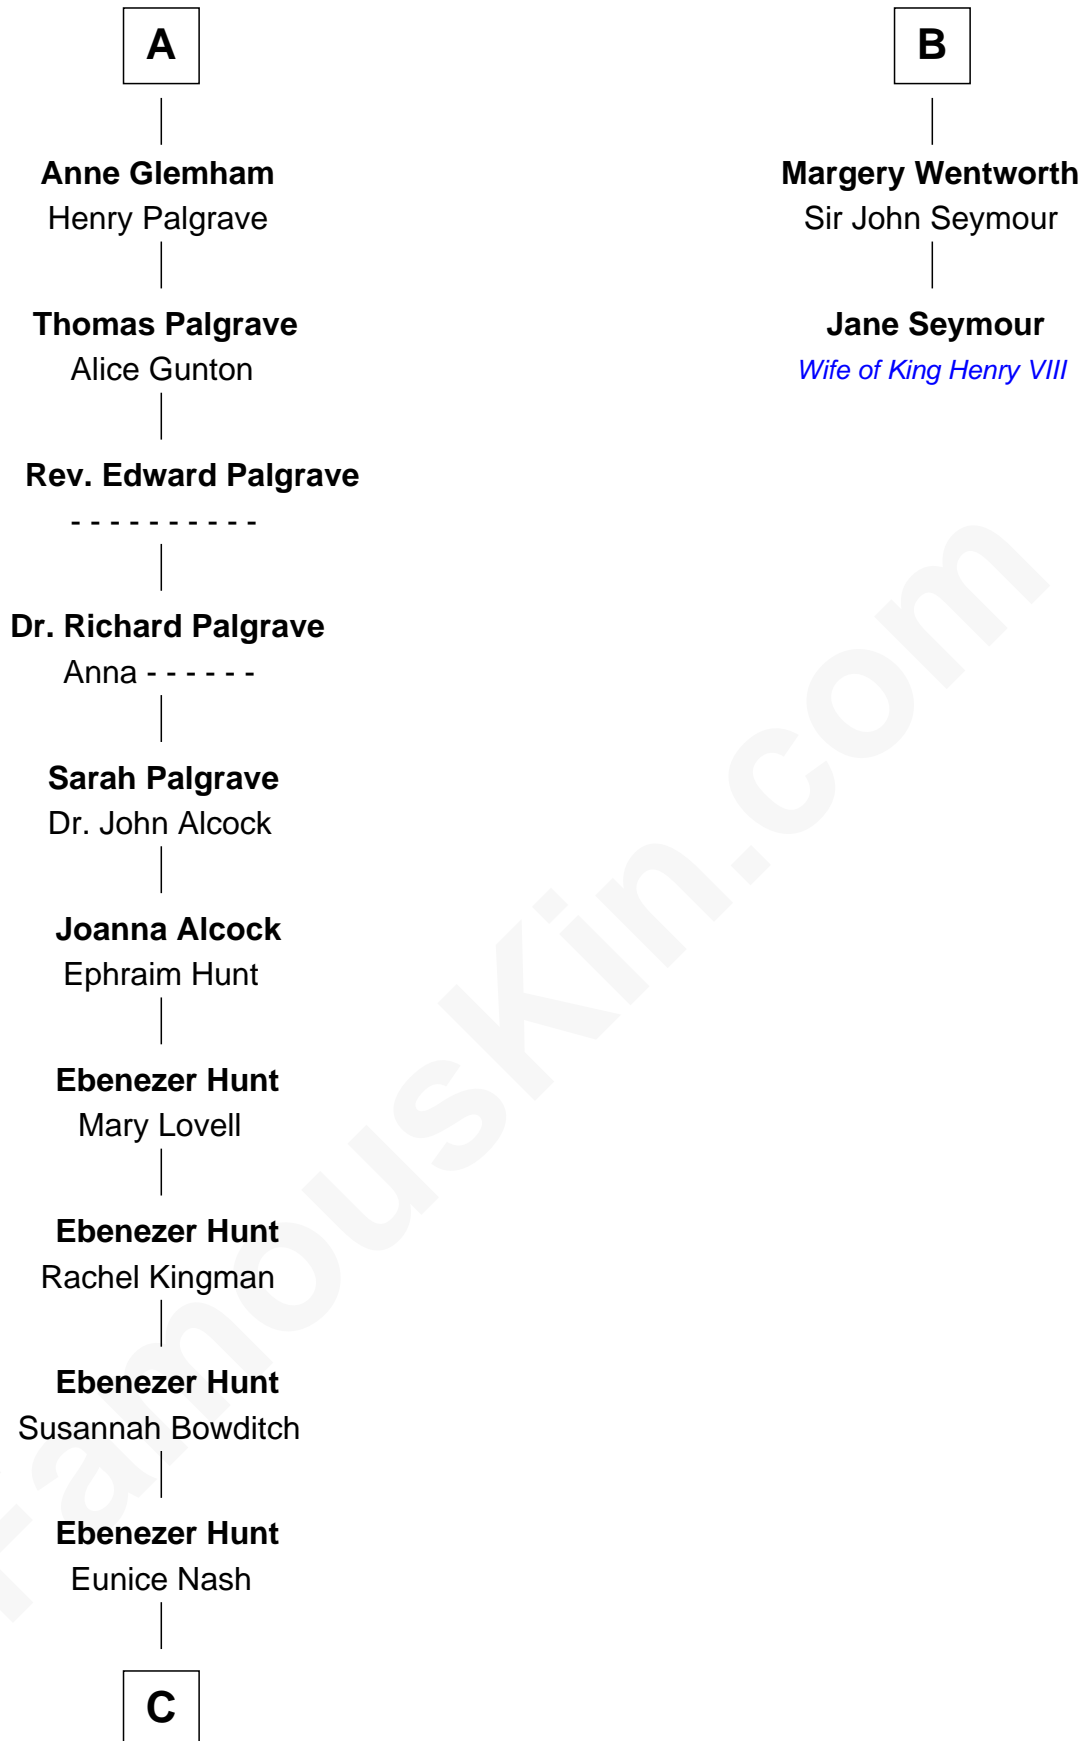

FamousKin.com Relationship Chart of

Linda Hunt

TV and Movie Actress

8th cousin 13 times removed of

Jane Seymour

3rd Wife of King Henry VIII

Edmund Plantagenet

Blanche of Artois

C

Charles Edwin Hunt

Marcia E. Phillips

Charles Phillips Hunt

Ella Maria Read

Charles Edwin Hunt

Louise Phipps Davy

Raymond Davy Hunt