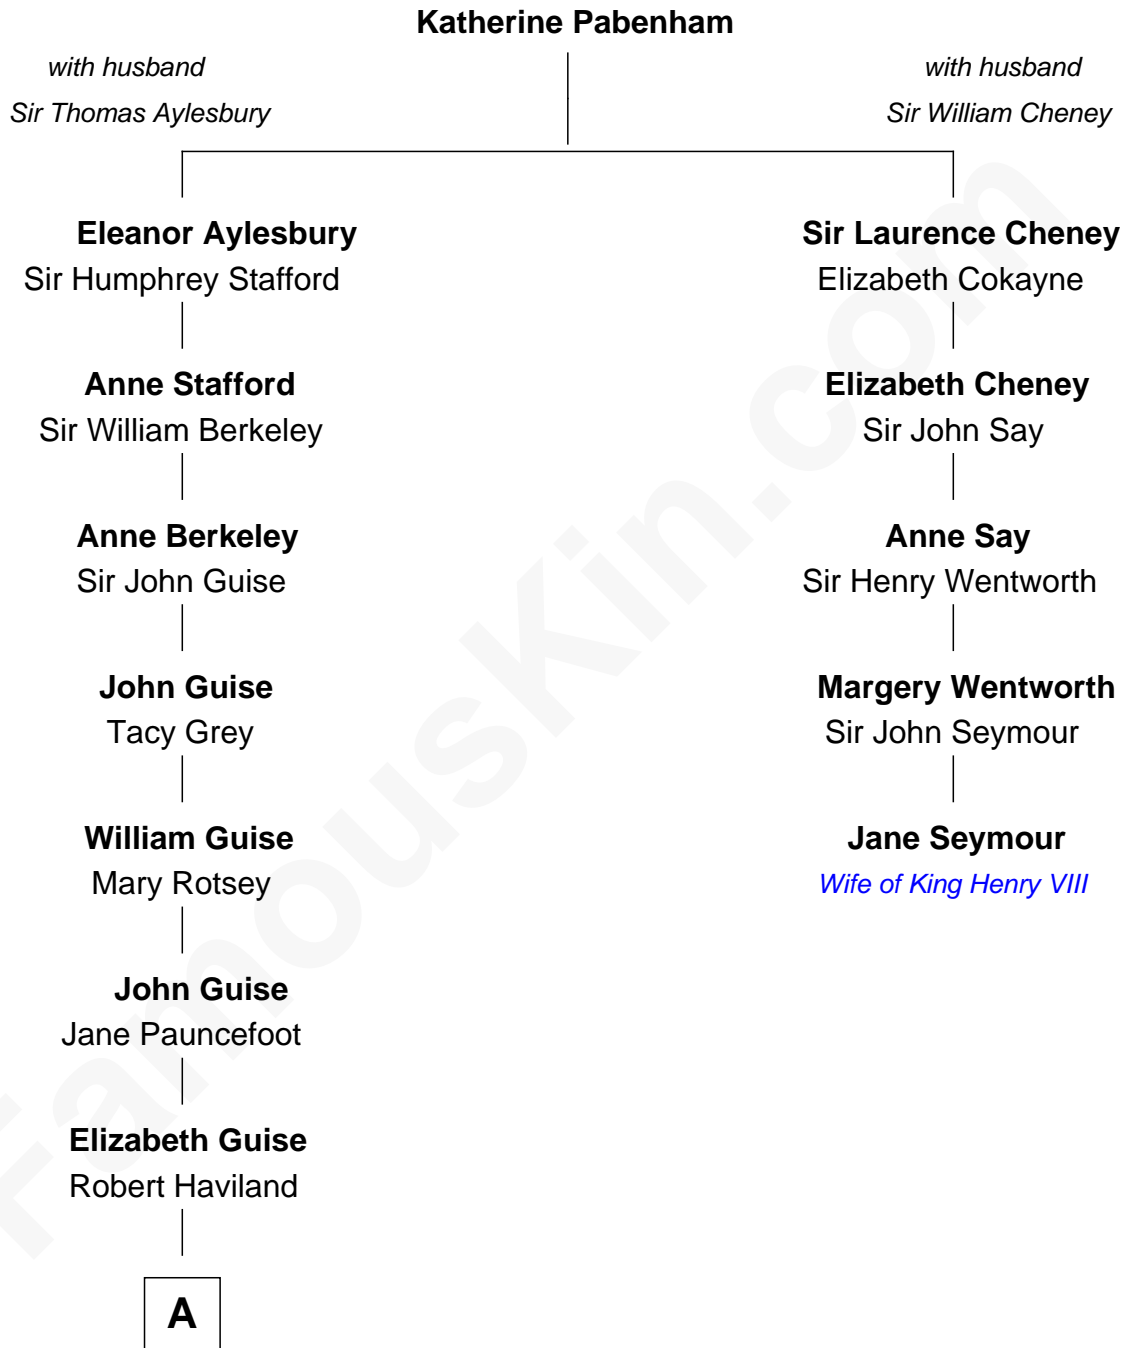

# FamousKin.com Relationship Chart of

**Linda Hunt**

*TV and Movie Actress*

4th cousin 14 times removed of

**Jane Seymour**

*3rd Wife of King Henry VIII*

**A**

**Jane Haviland**

William Torrey

**William Torrey**

Deborah Greene

**Joseph Torrey**

Elizabeth Symmes

**Mary Torrey**

Samuel Kingman

**Rachel Kingman**

Ebenezer Hunt

**Ebenezer Hunt**

Susannah Bowditch

**Ebenezer Hunt**

Eunice Nash

**Charles Edwin Hunt**

Marcia E. Phillips

**Charles Phillips Hunt**