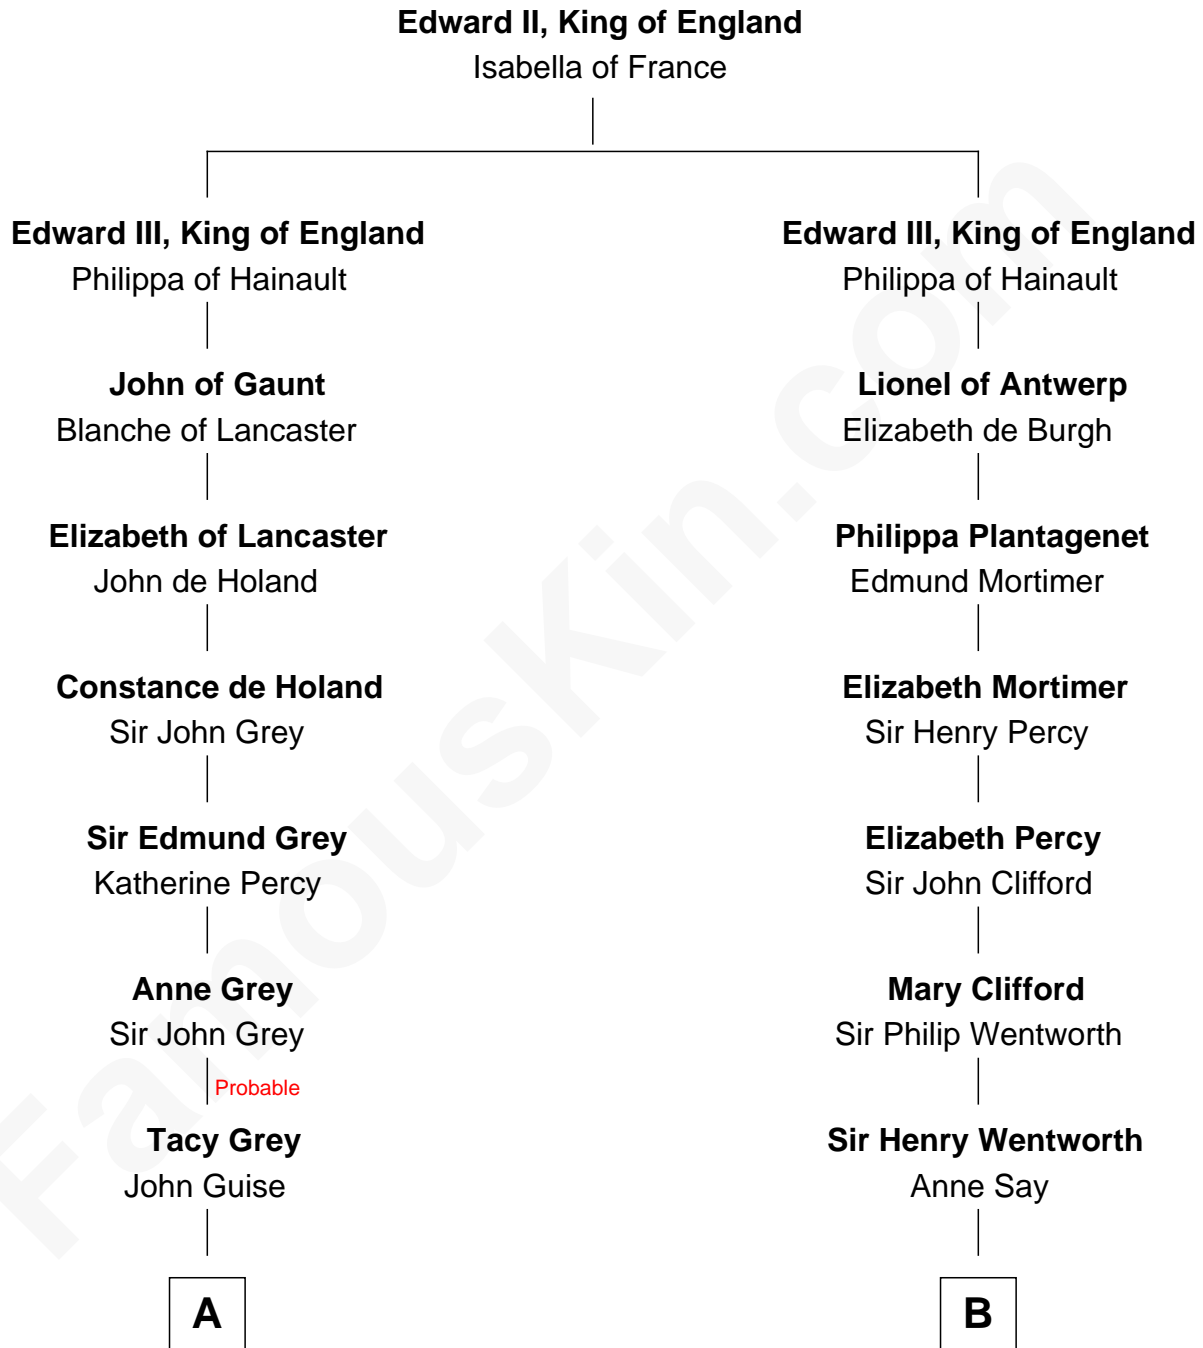

FamousKin.com Relationship Chart of

Linda Hunt

TV and Movie Actress

8th cousin 13 times removed of

Jane Seymour

3rd Wife of King Henry VIII

C

Charles Edwin Hunt