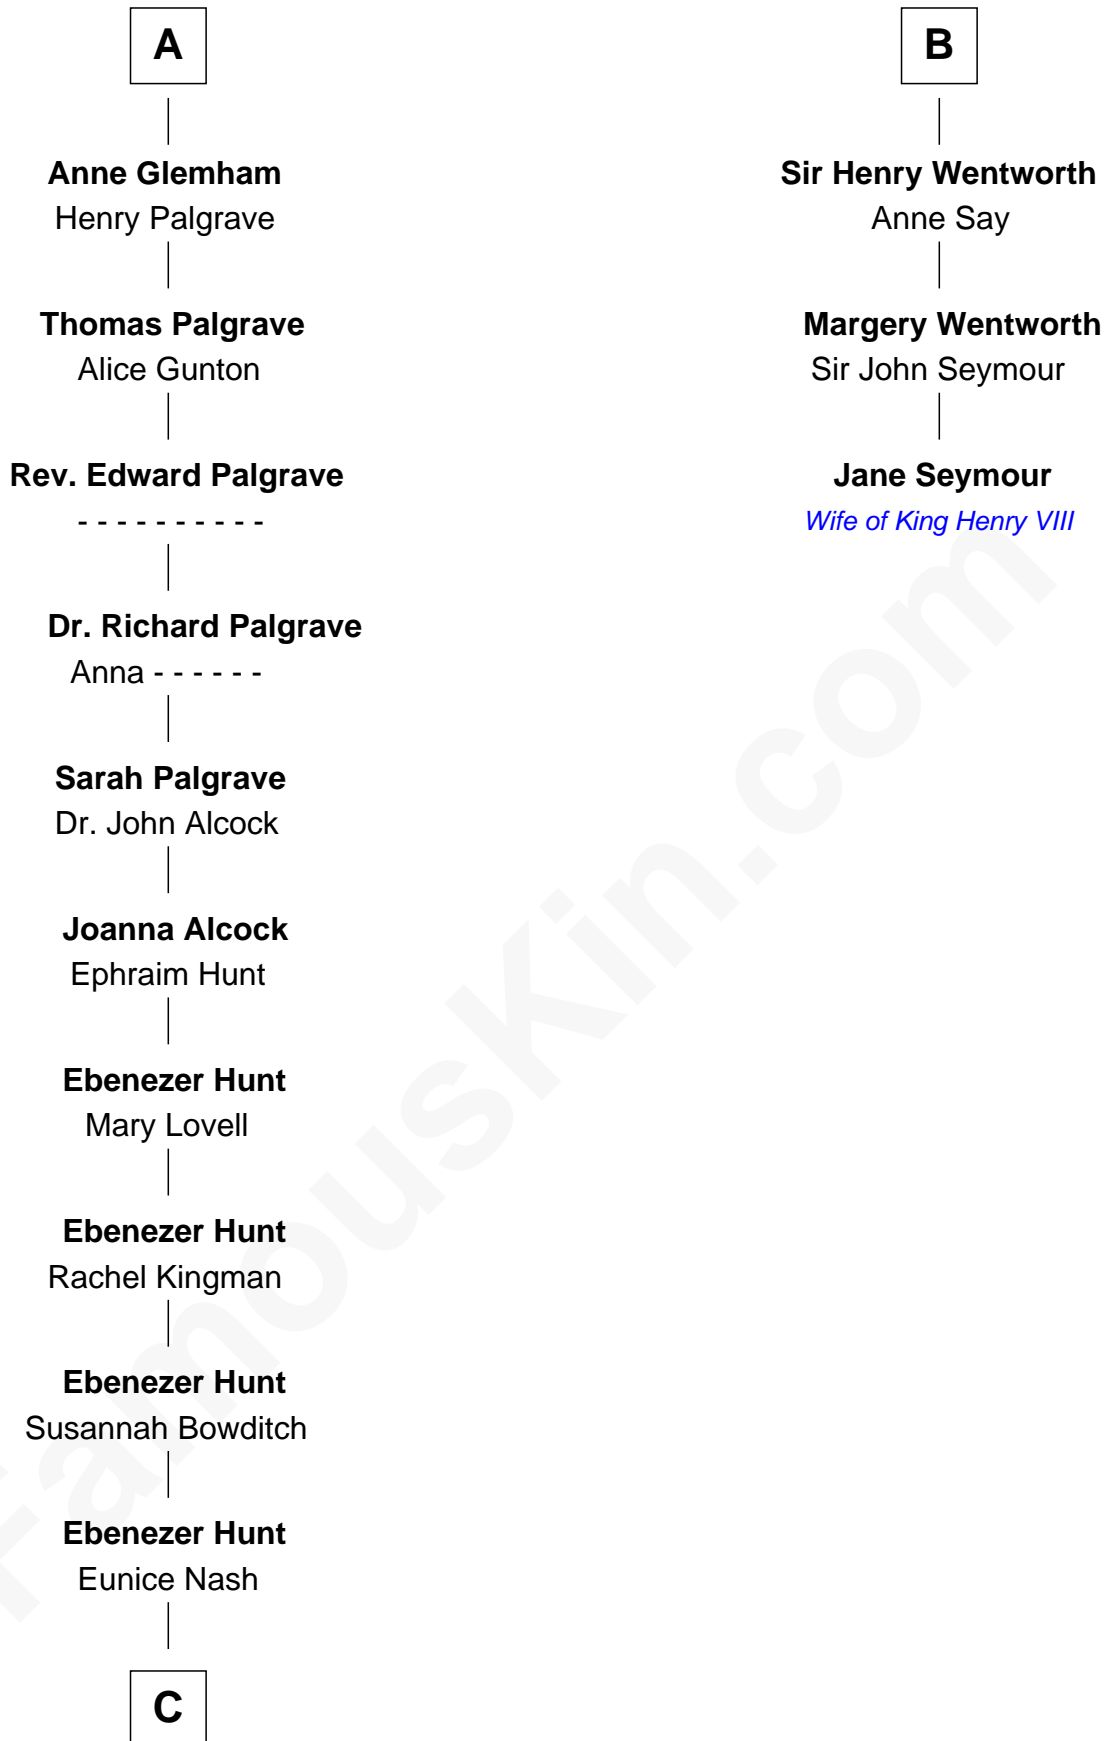

FamousKin.com Relationship Chart of

Linda Hunt

TV and Movie Actress

9th cousin 12 times removed of

Jane Seymour

3rd Wife of King Henry VIII

C

Charles Edwin Hunt