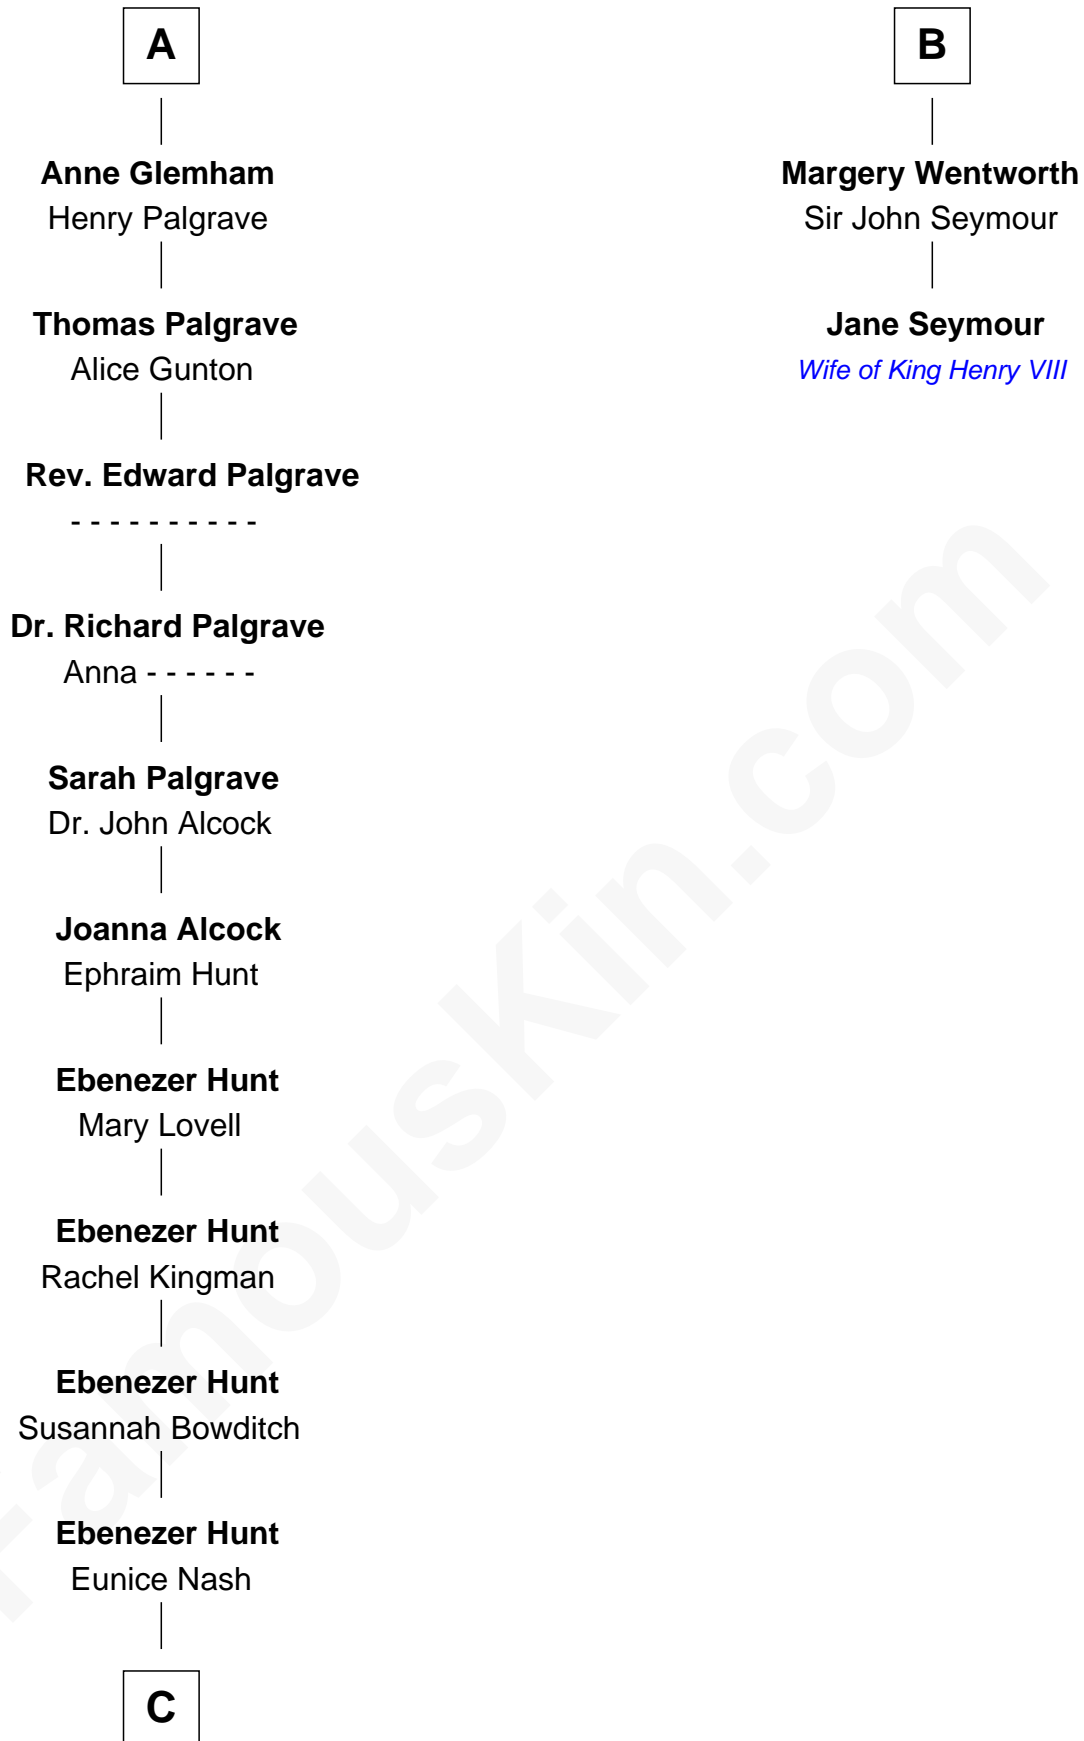

# FamousKin.com Relationship Chart of

**Linda Hunt**

*TV and Movie Actress*

8th cousin 13 times removed of

**Jane Seymour**

*3rd Wife of King Henry VIII*

**Sir Patrick de Chaworth**

Isabella de Beauchamp

**C**

**Charles Edwin Hunt**

Marcia E. Phillips

**Charles Phillips Hunt**

Ella Maria Read

**Charles Edwin Hunt**

Louise Phipps Davy

**Raymond Davy Hunt**