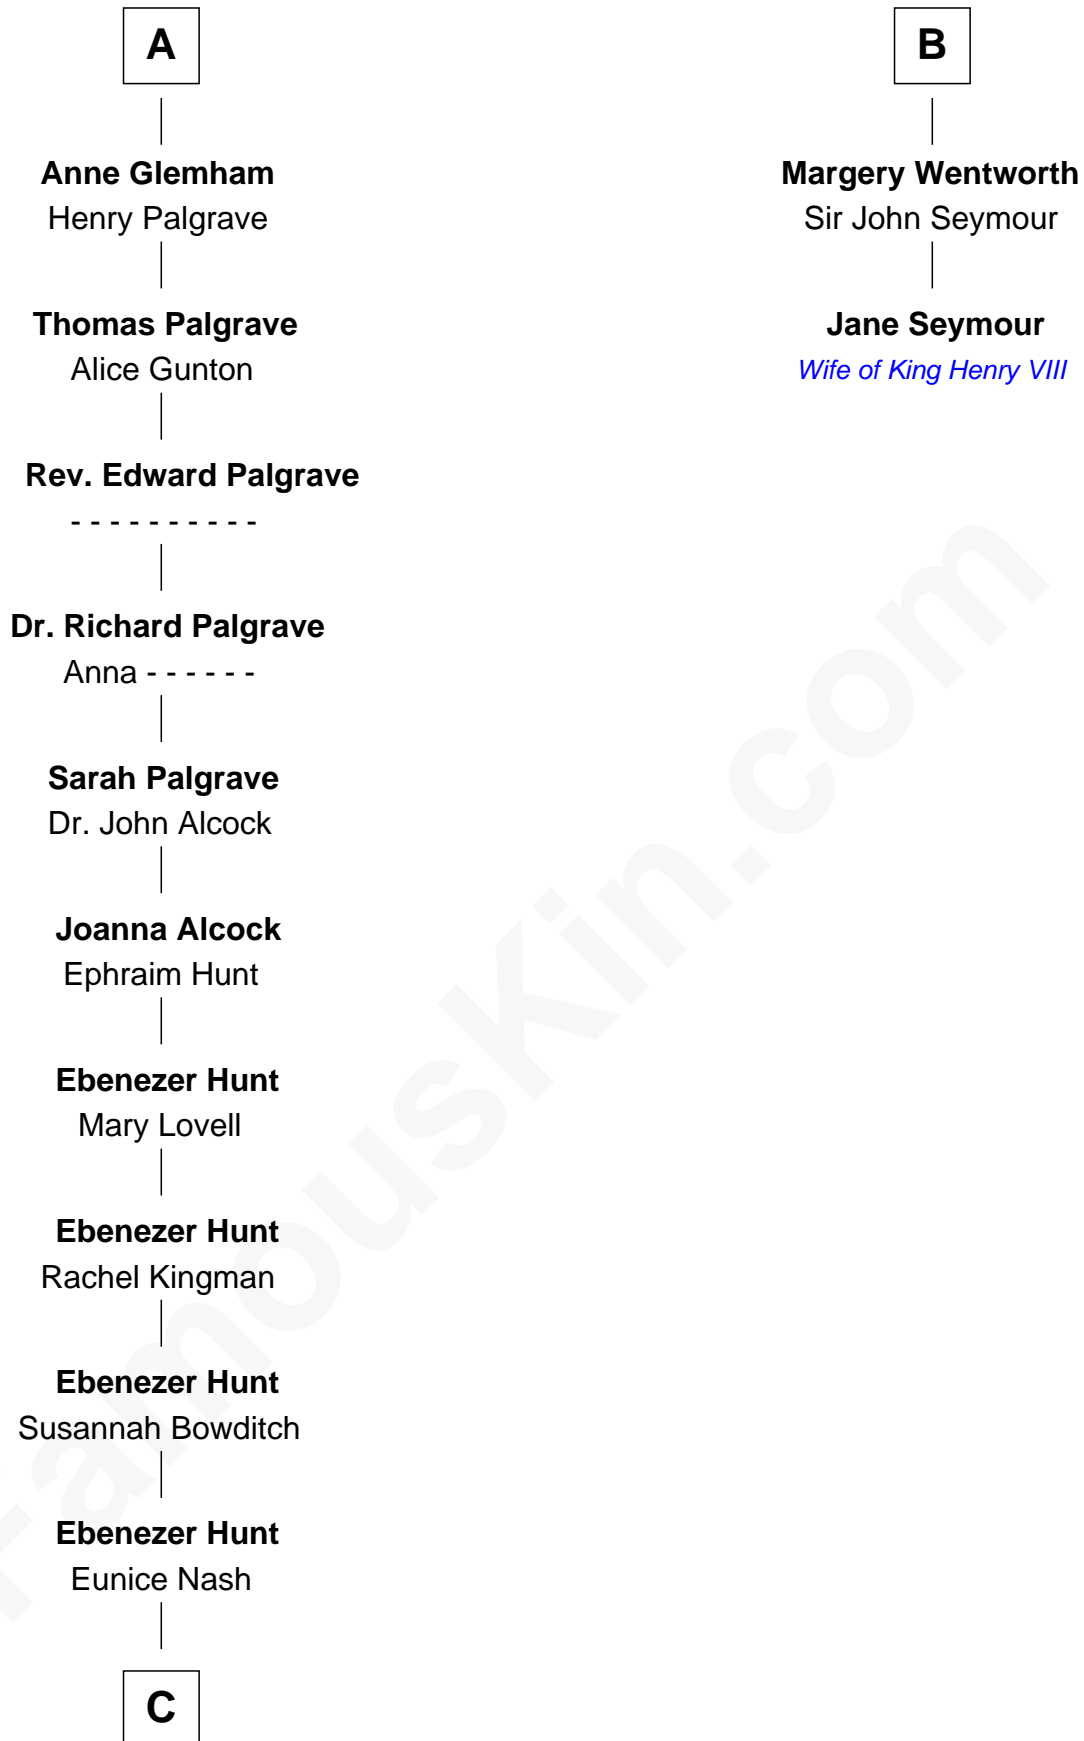

FamousKin.com Relationship Chart of

Linda Hunt

TV and Movie Actress

8th cousin 13 times removed of

Jane Seymour

3rd Wife of King Henry VIII

C

—
Charles Edwin Hunt

Marcia E. Phillips

—
Charles Phillips Hunt

Ella Maria Read

—
Charles Edwin Hunt

Louise Phipps Davy

—
Raymond Davy Hunt

Elsie R. Doying

—
Linda Hunt