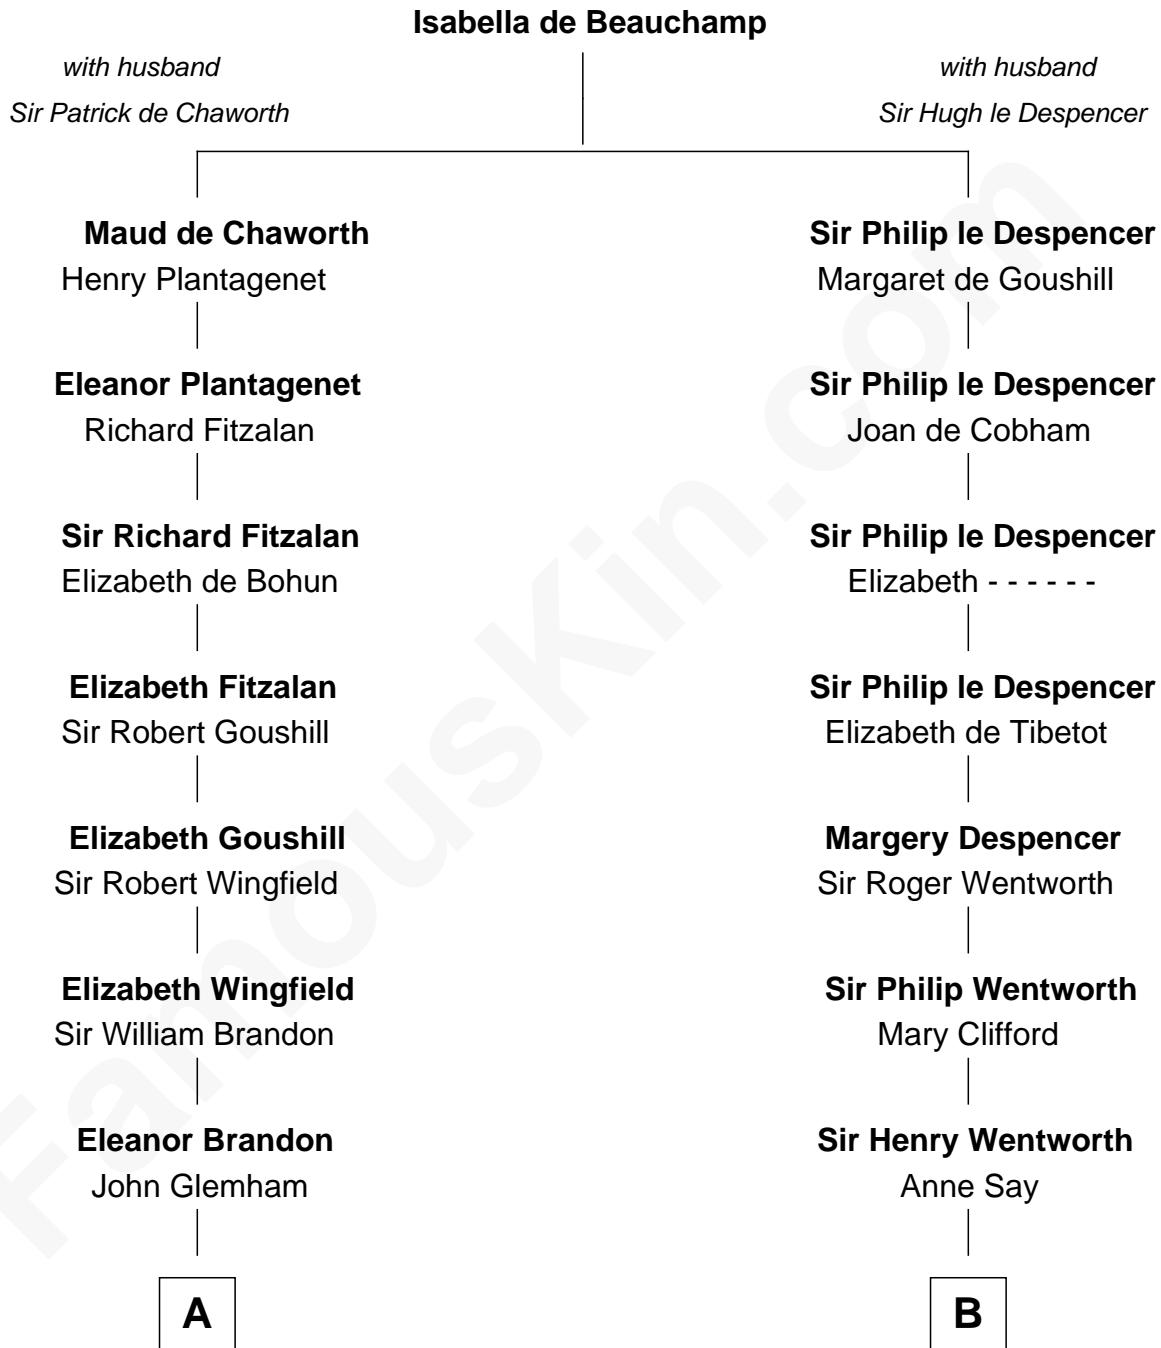

FamousKin.com Relationship Chart of

Linda Hunt

TV and Movie Actress

8th cousin 13 times removed of

Jane Seymour

3rd Wife of King Henry VIII

C

—
Charles Edwin Hunt

Marcia E. Phillips

—
Charles Phillips Hunt

Ella Maria Read

—
Charles Edwin Hunt

Louise Phipps Davy

—
Raymond Davy Hunt

Elsie R. Doying

—
Linda Hunt