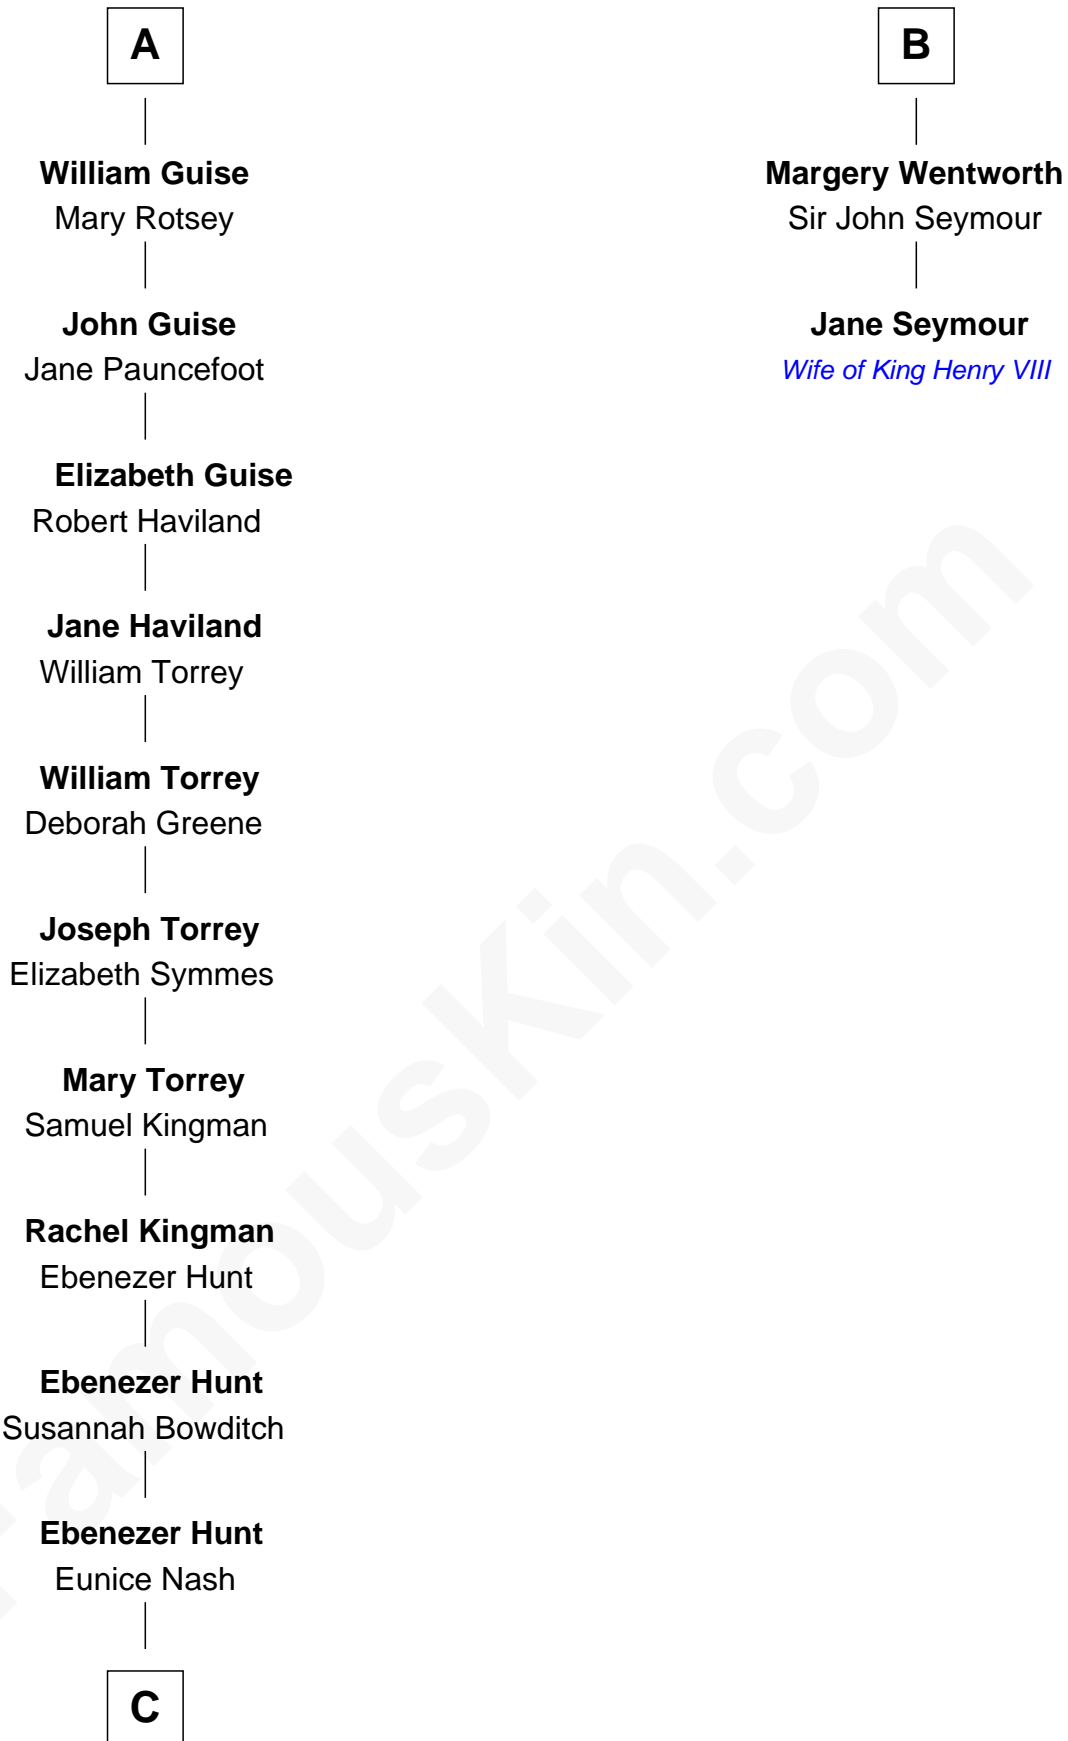

FamousKin.com Relationship Chart of

Linda Hunt

TV and Movie Actress

8th cousin 13 times removed of

Jane Seymour

3rd Wife of King Henry VIII

C

Charles Edwin Hunt

Marcia E. Phillips

Charles Phillips Hunt

Ella Maria Read

Charles Edwin Hunt

Louise Phipps Davy

Raymond Davy Hunt

Elsie R. Doying

Linda Hunt