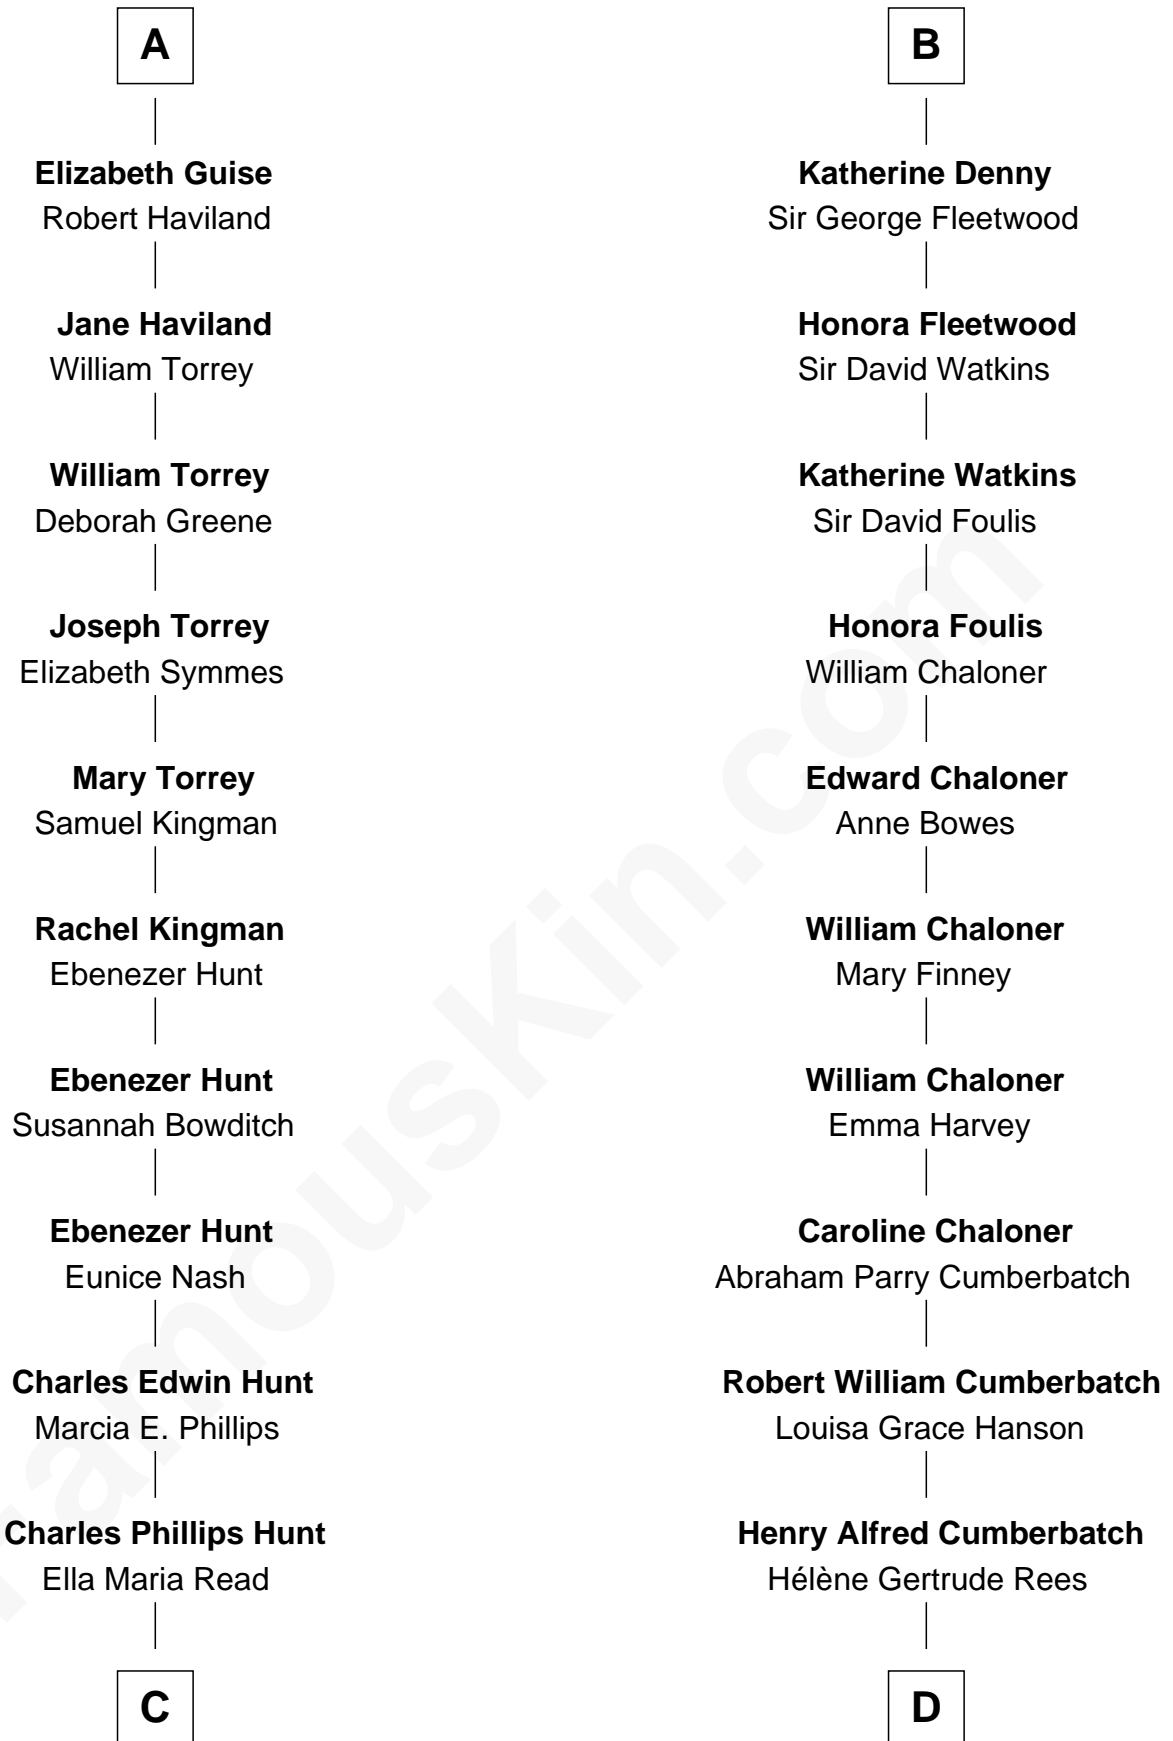

# FamousKin.com Relationship Chart of

**Linda Hunt**

*TV and Movie Actress*

19th cousin of

**Benedict Cumberbatch**

*Movie, Television and Stage Actor*

**C**

**Charles Edwin Hunt**

Louise Phipps Davy

**Raymond Davy Hunt**

Elsie R. Doying

**Linda Hunt**

*TV and Movie Actress*

**D**

**Henry Carlton Cumberbatch**

Pauline Ellen Laing Congdon