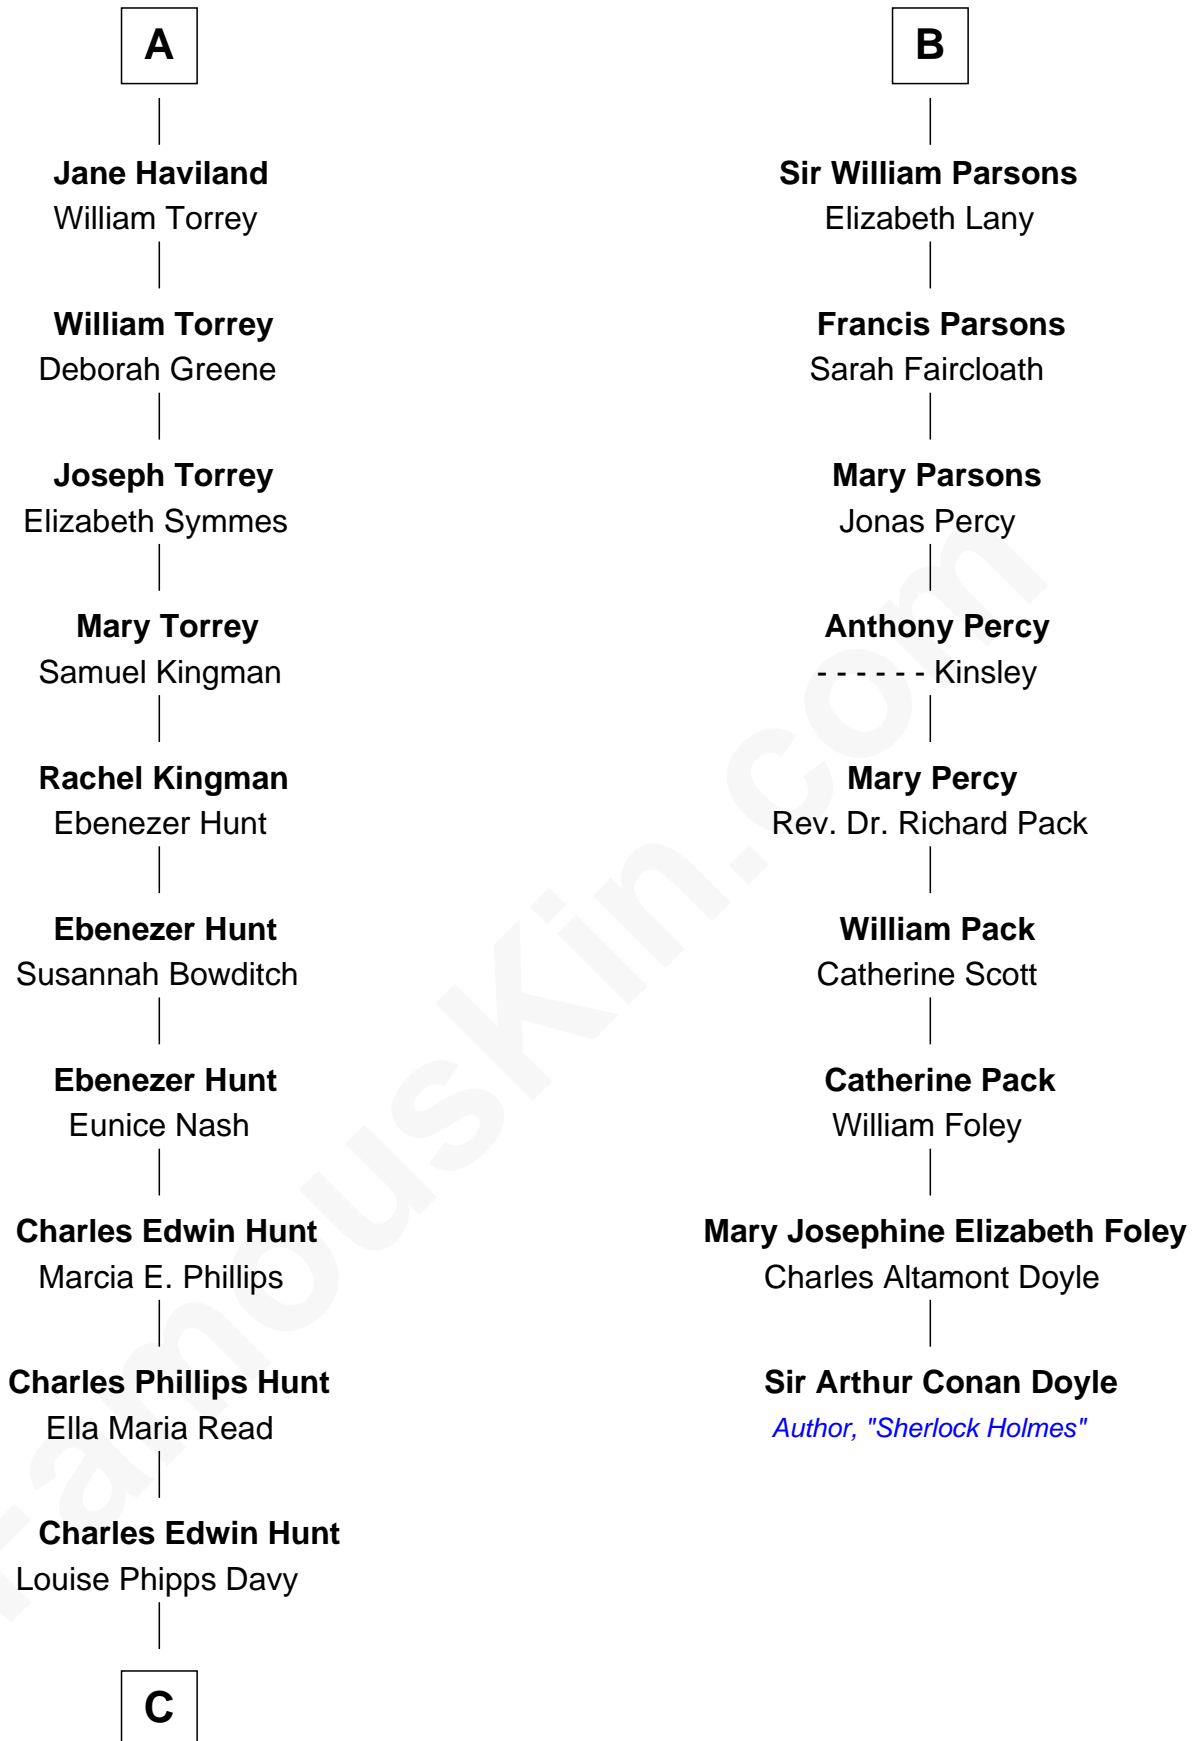

FamousKin.com Relationship Chart of

Linda Hunt

TV and Movie Actress

15th cousin 3 times removed of

Sir Arthur Conan Doyle

Author, "Sherlock Holmes"

C

—
Raymond Davy Hunt