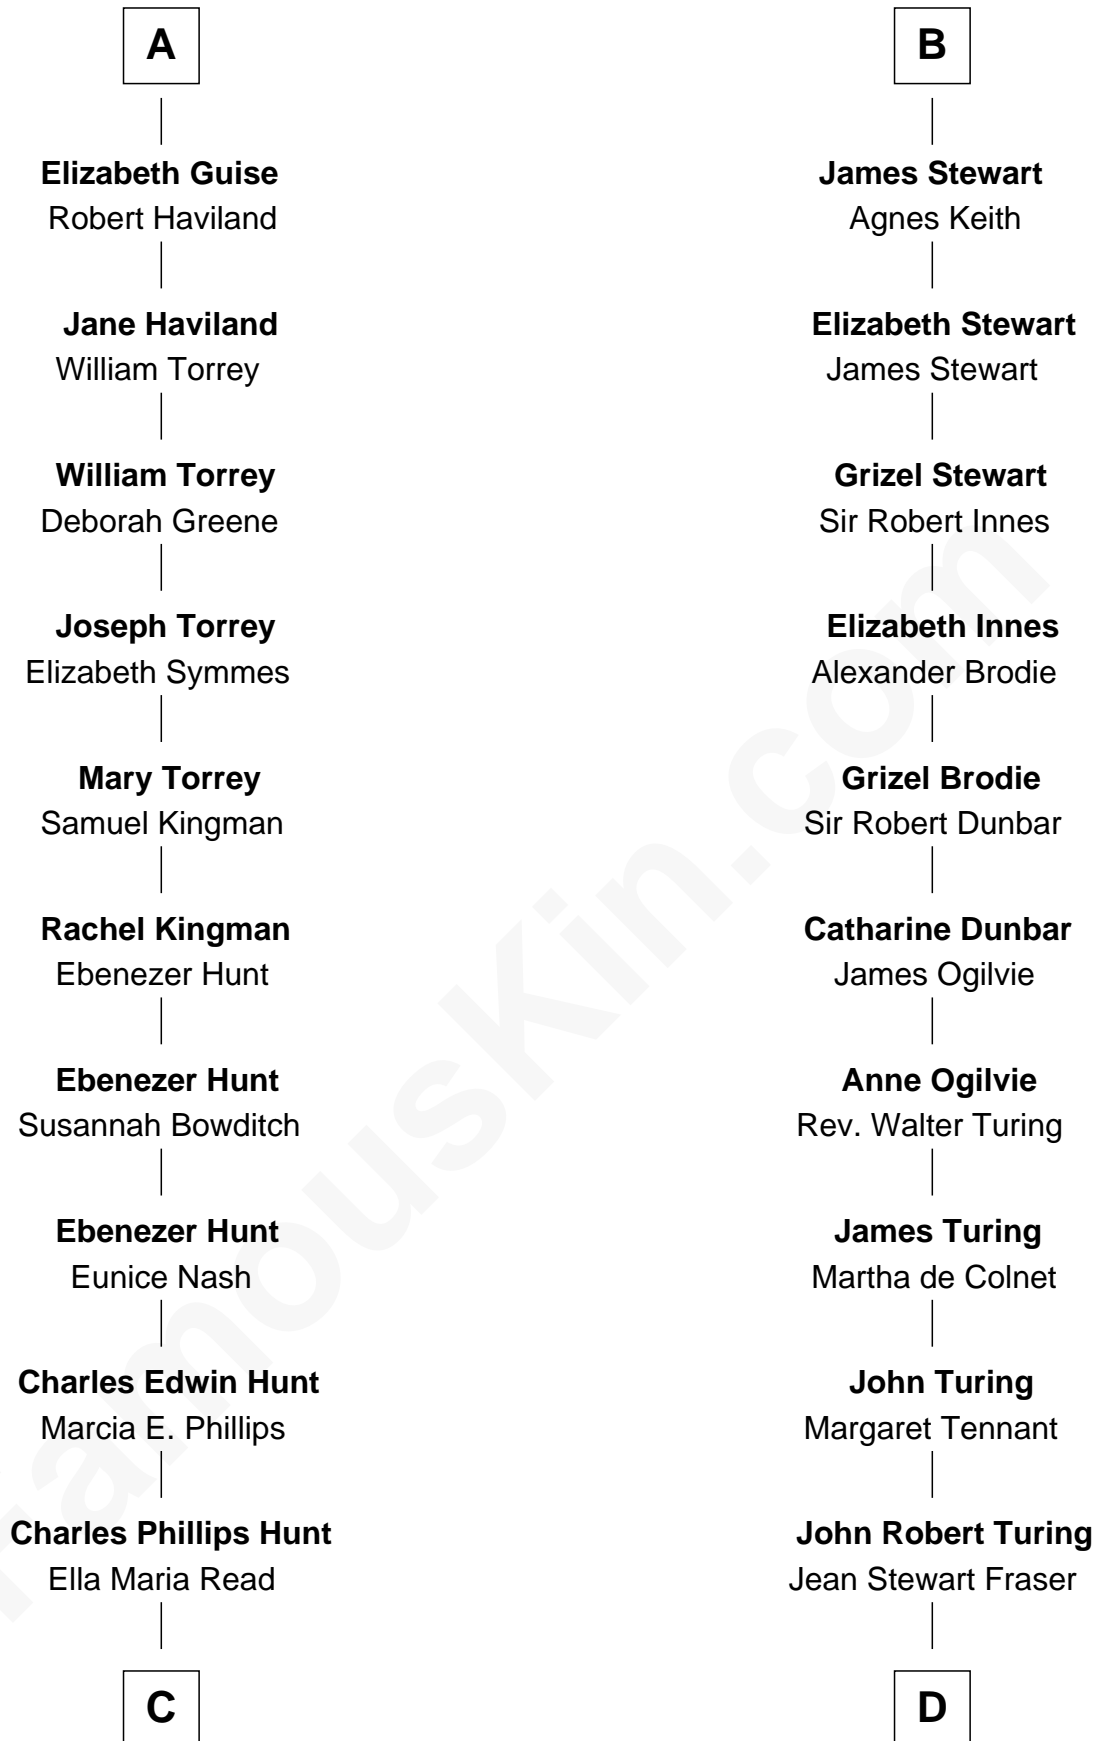

FamousKin.com Relationship Chart of

Linda Hunt

TV and Movie Actress

19th cousin of

Alan Turing

WWII Codebreaker of Nazi Enigma Machine

C

Charles Edwin Hunt

Julius Matheson Turing

Ethel Sara Stoney

Alan Turing

WWII Codebreaker of Nazi Enigma Machine

FamousKin.com