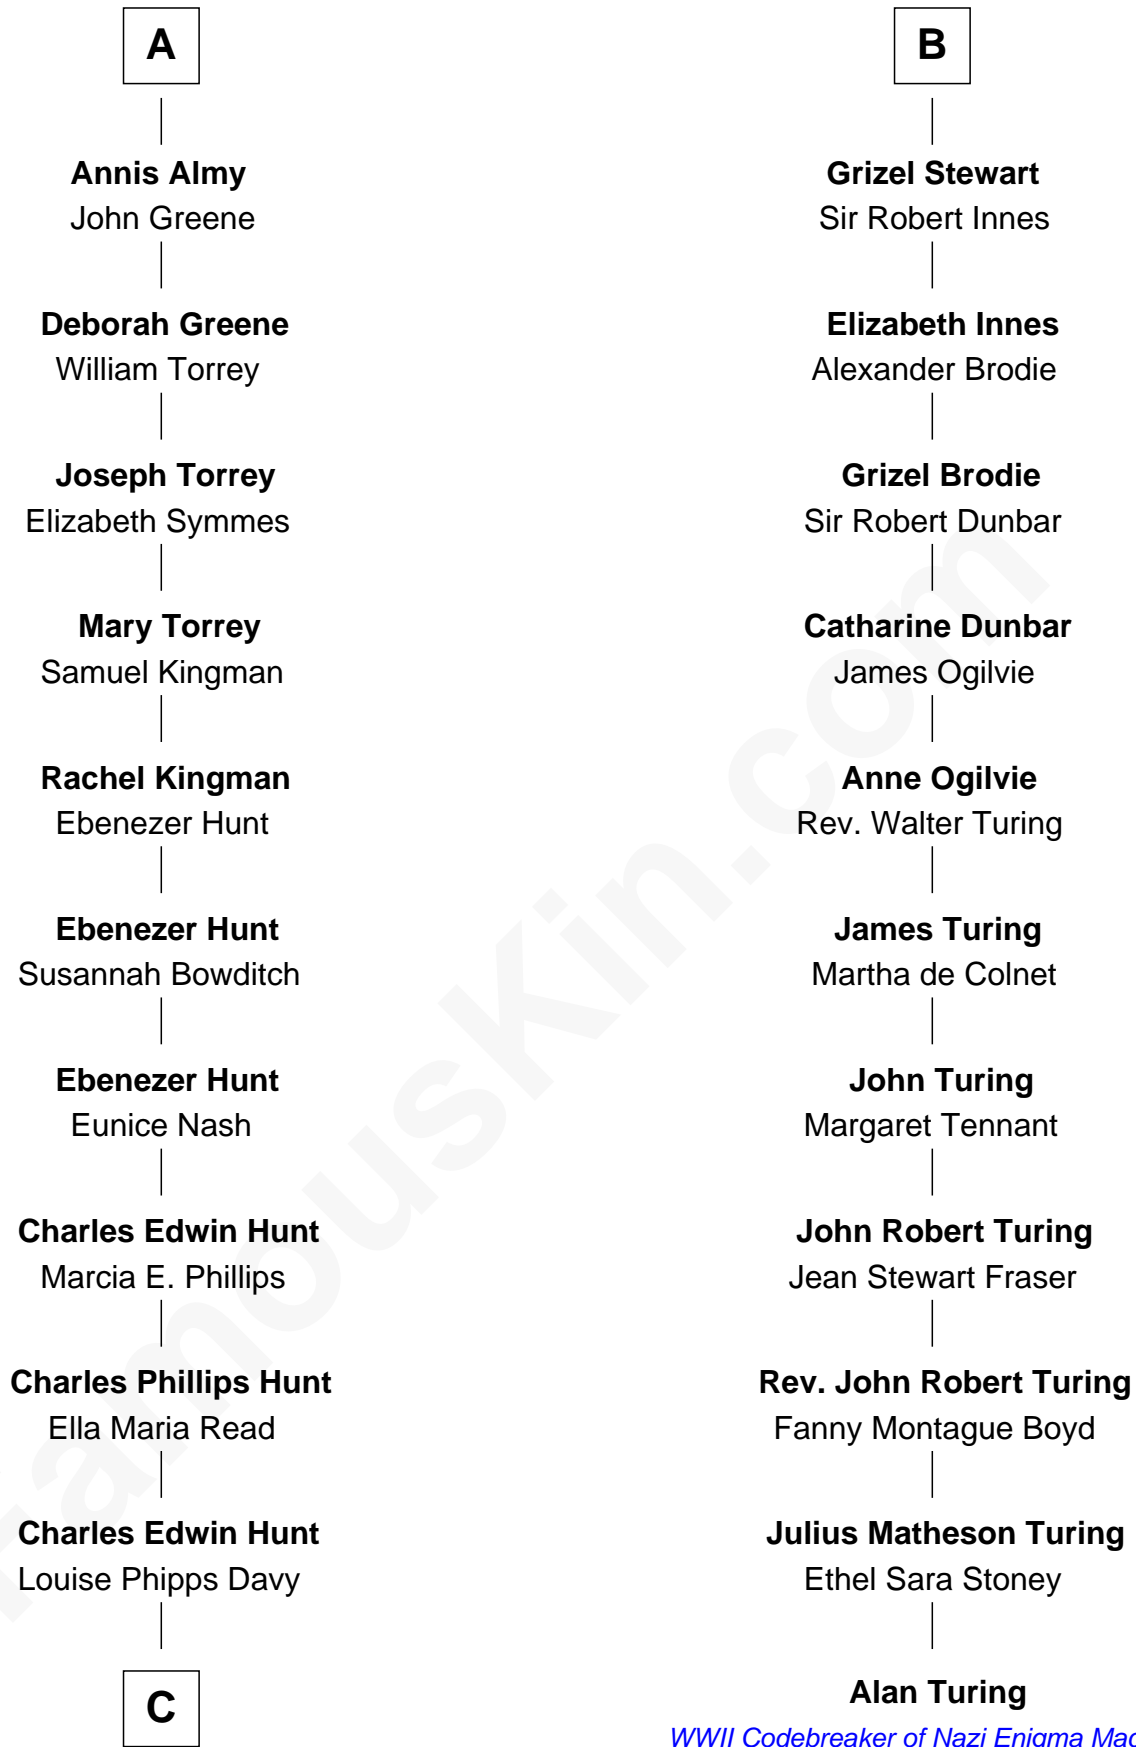

# FamousKin.com Relationship Chart of

**Linda Hunt**

*TV and Movie Actress*

17th cousin 1 time removed of

**Alan Turing**

*WWII Codebreaker of Nazi Enigma Machine*

FamousKin.com