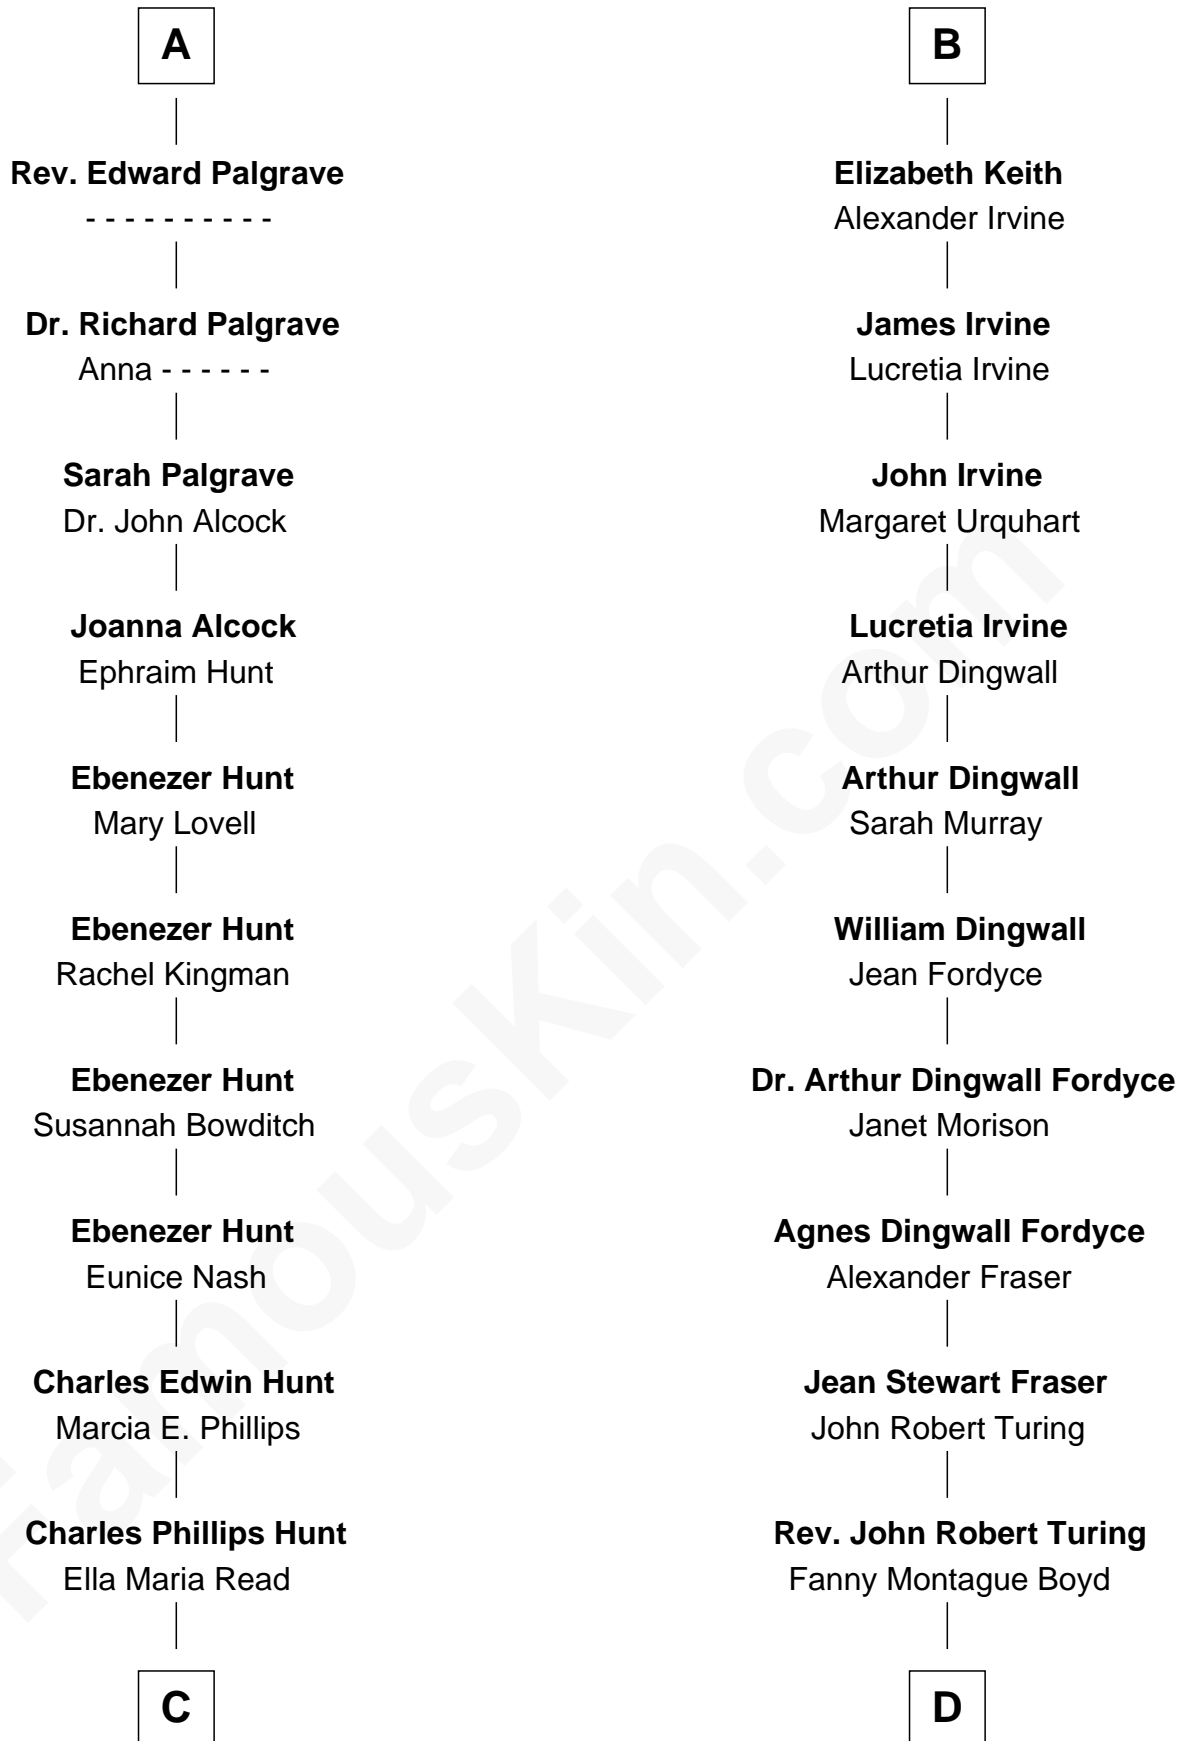

FamousKin.com Relationship Chart of

Linda Hunt

TV and Movie Actress

18th cousin 1 time removed of

Alan Turing

WWII Codebreaker of Nazi Enigma Machine

C

Charles Edwin Hunt