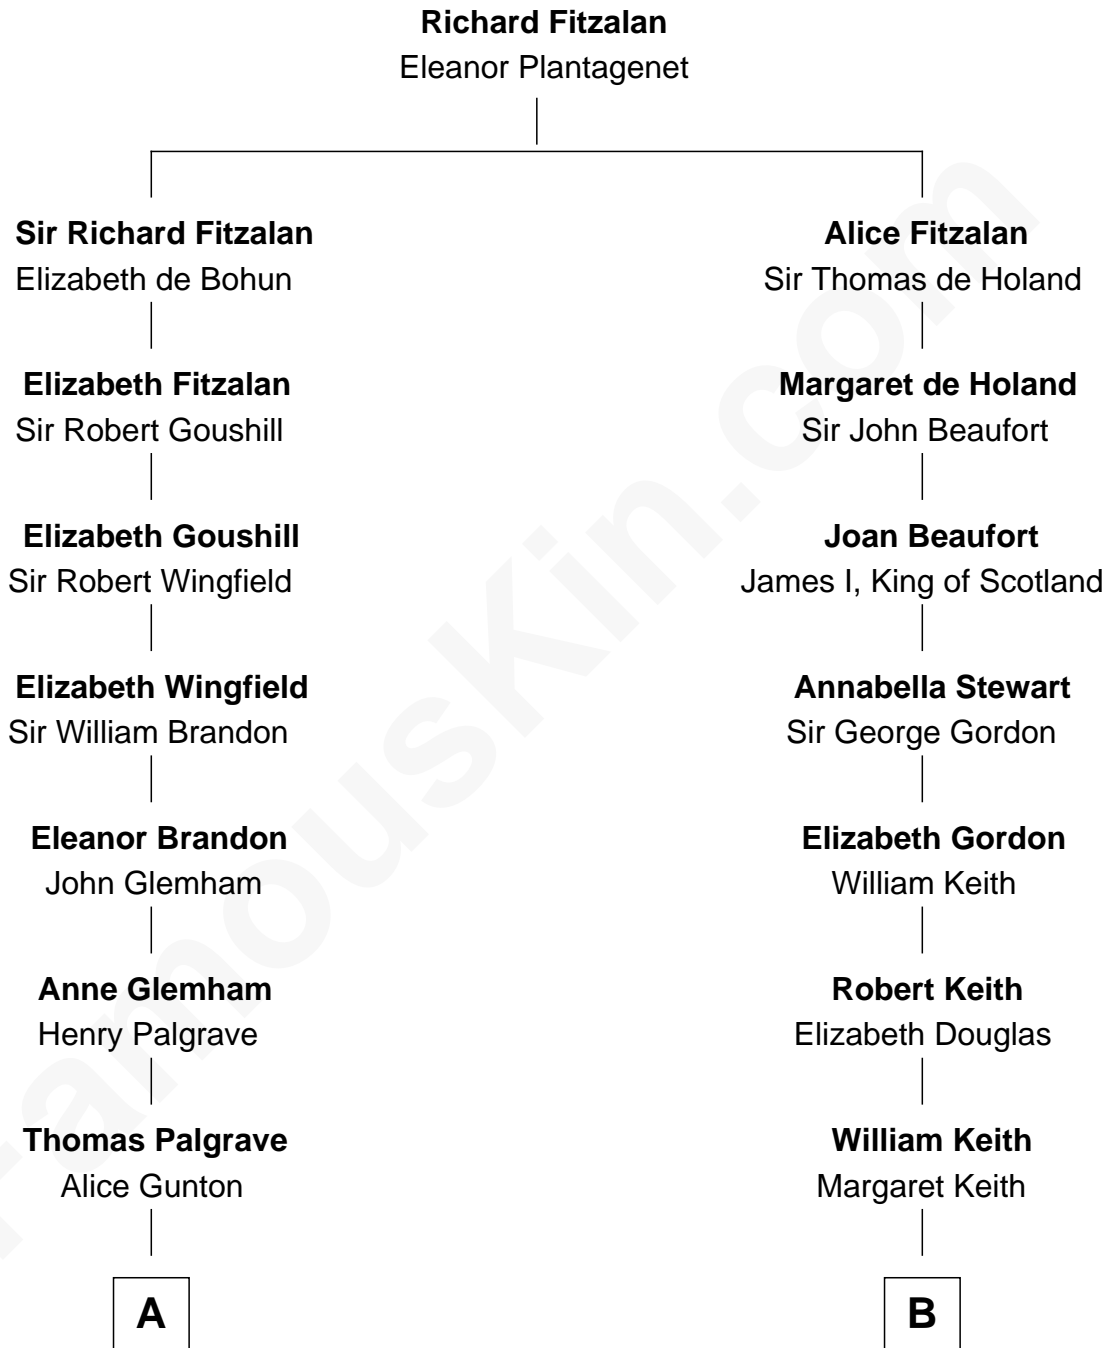

FamousKin.com Relationship Chart of

Linda Hunt

TV and Movie Actress

18th cousin 1 time removed of

Alan Turing

WWII Codebreaker of Nazi Enigma Machine

C

Charles Edwin Hunt