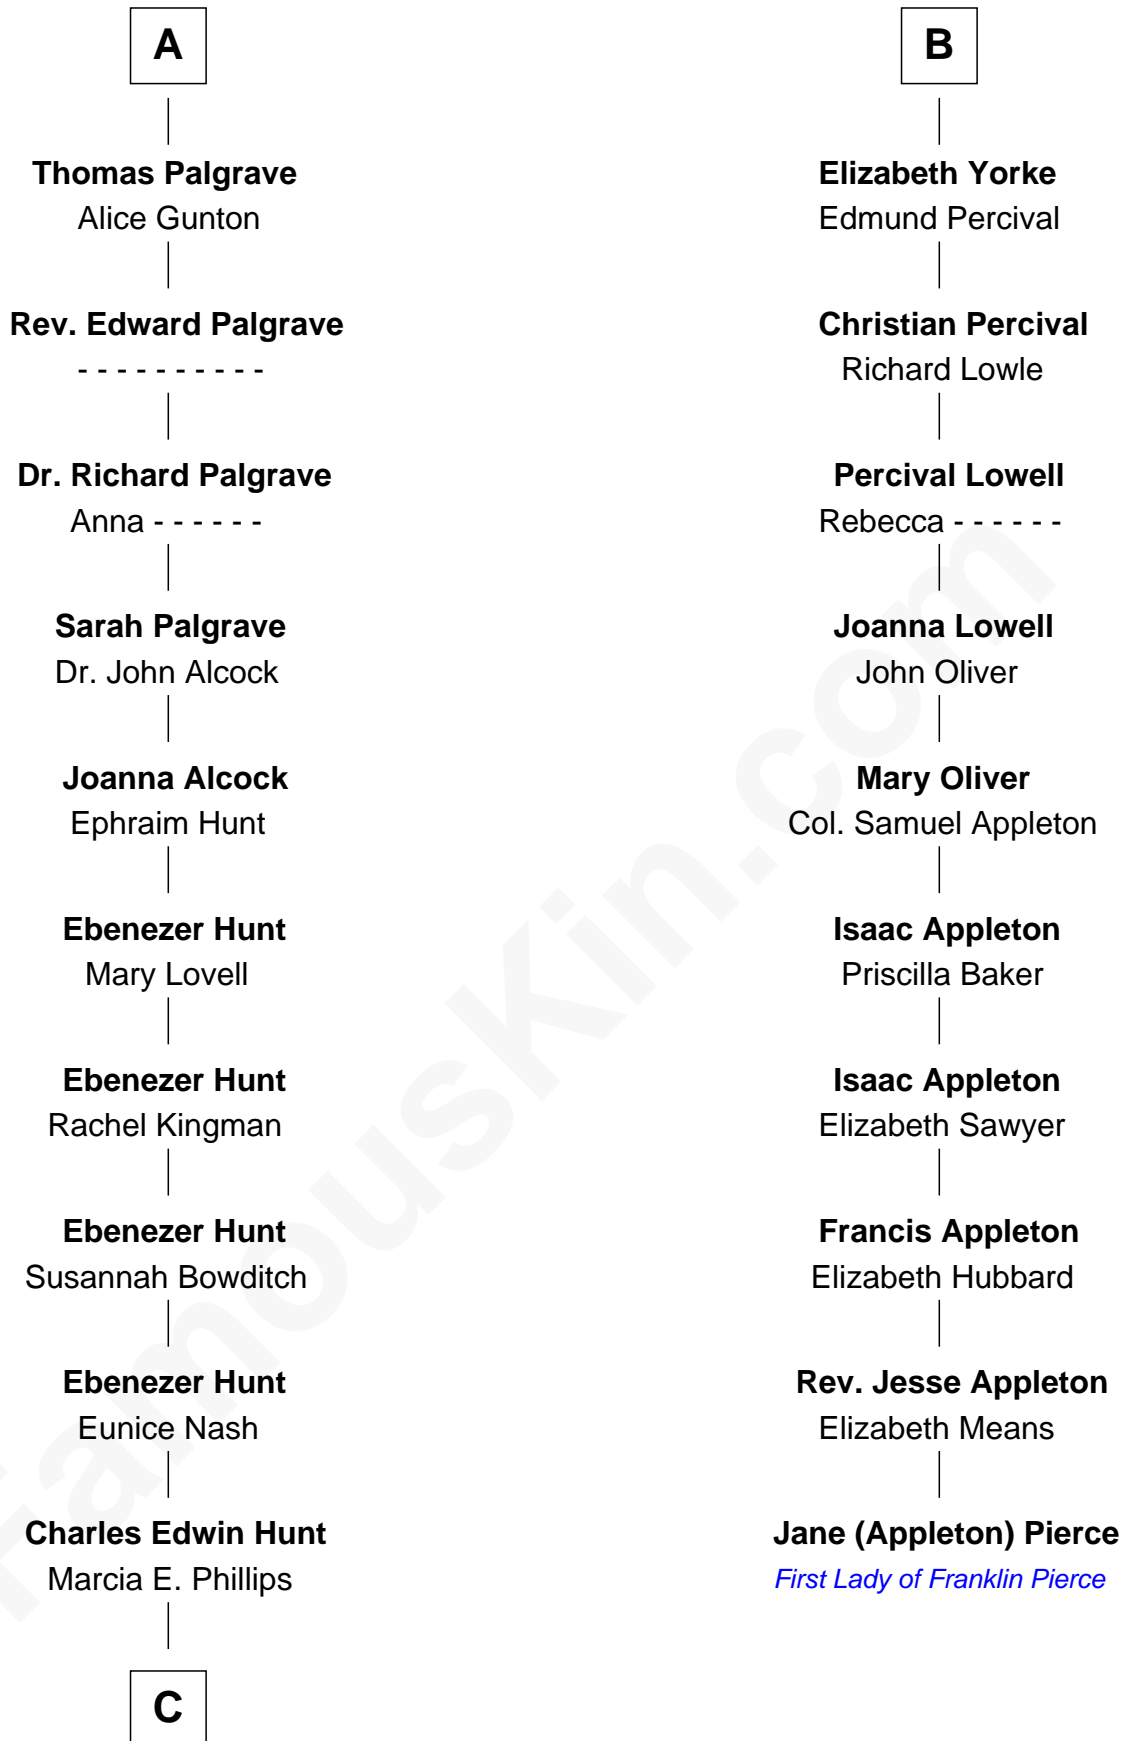

FamousKin.com Relationship Chart of

Linda Hunt

TV and Movie Actress

16th cousin 4 times removed of

Jane (Appleton) Pierce

First Lady of President Franklin Pierce

Humphrey de Bohun
Elizabeth Plantagenet

Sir William de Bohun
Elizabeth de Badlesmere

Elizabeth de Bohun
Sir Richard Fitzalan

Elizabeth Fitzalan
Sir Robert Goushill

Elizabeth Goushill
Sir Robert Wingfield

Elizabeth Wingfield
Sir William Brandon

Eleanor Brandon
John Glemham

Anne Glemham
Henry Palgrave

A

Margaret de Bohun
Sir Hugh de Courtnay

Elizabeth de Courtnay
Sir Andrew Luttrell

Sir Hugh Luttrell
Catherine de Beaumont

Sir John Luttrell
Margaret Touchet

Sir James Luttrell
Elizabeth Courtnay

Sir Hugh Luttrell
Margaret Hill

Eleanor Luttrell
Roger Yorke

B

C

—
Charles Phillips Hunt

Ella Maria Read

—
Charles Edwin Hunt

Louise Phipps Davy

—
Raymond Davy Hunt