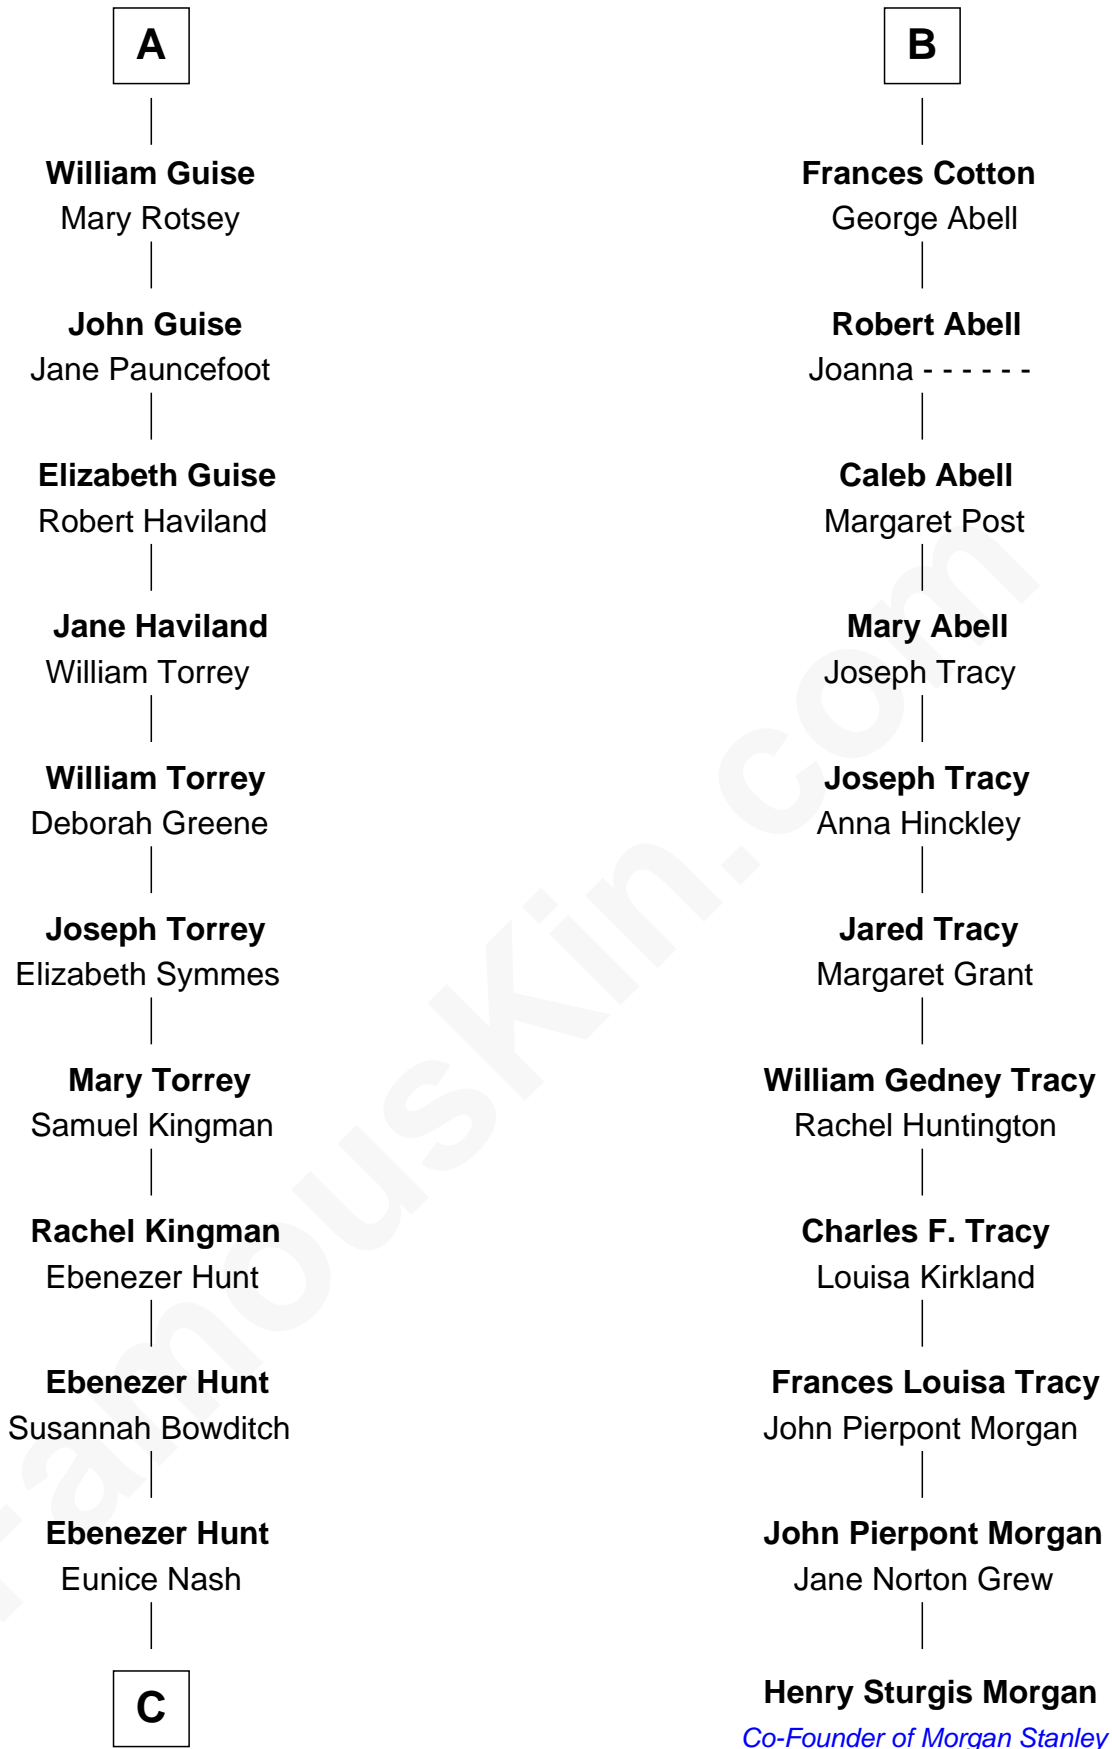

FamousKin.com Relationship Chart of

Linda Hunt

TV and Movie Actress

17th cousin 4 times removed of

Henry Sturgis Morgan

Co-Founder of Morgan Stanley

Sir Maurice de Berkeley

Eve la Zouche

Maurice de Berkeley

Margaret - - - - -

Thomas Berkeley

Catherine Botetourte

Maurice Berkeley

Johanna Denham

Maurice Berkeley

Ellen Montfort

Katherine de Clyvedon

Sir John Berkeley

Elizabeth Betteshorne

Elizabeth Berkeley

Sir John Sutton

Jane Sutton

Thomas Mainwaring

Cecily Mainwaring

John Cotton

Sir George Cotton

Mary Onley

Richard Cotton

Mary Mainwaring

B

C

Charles Edwin Hunt