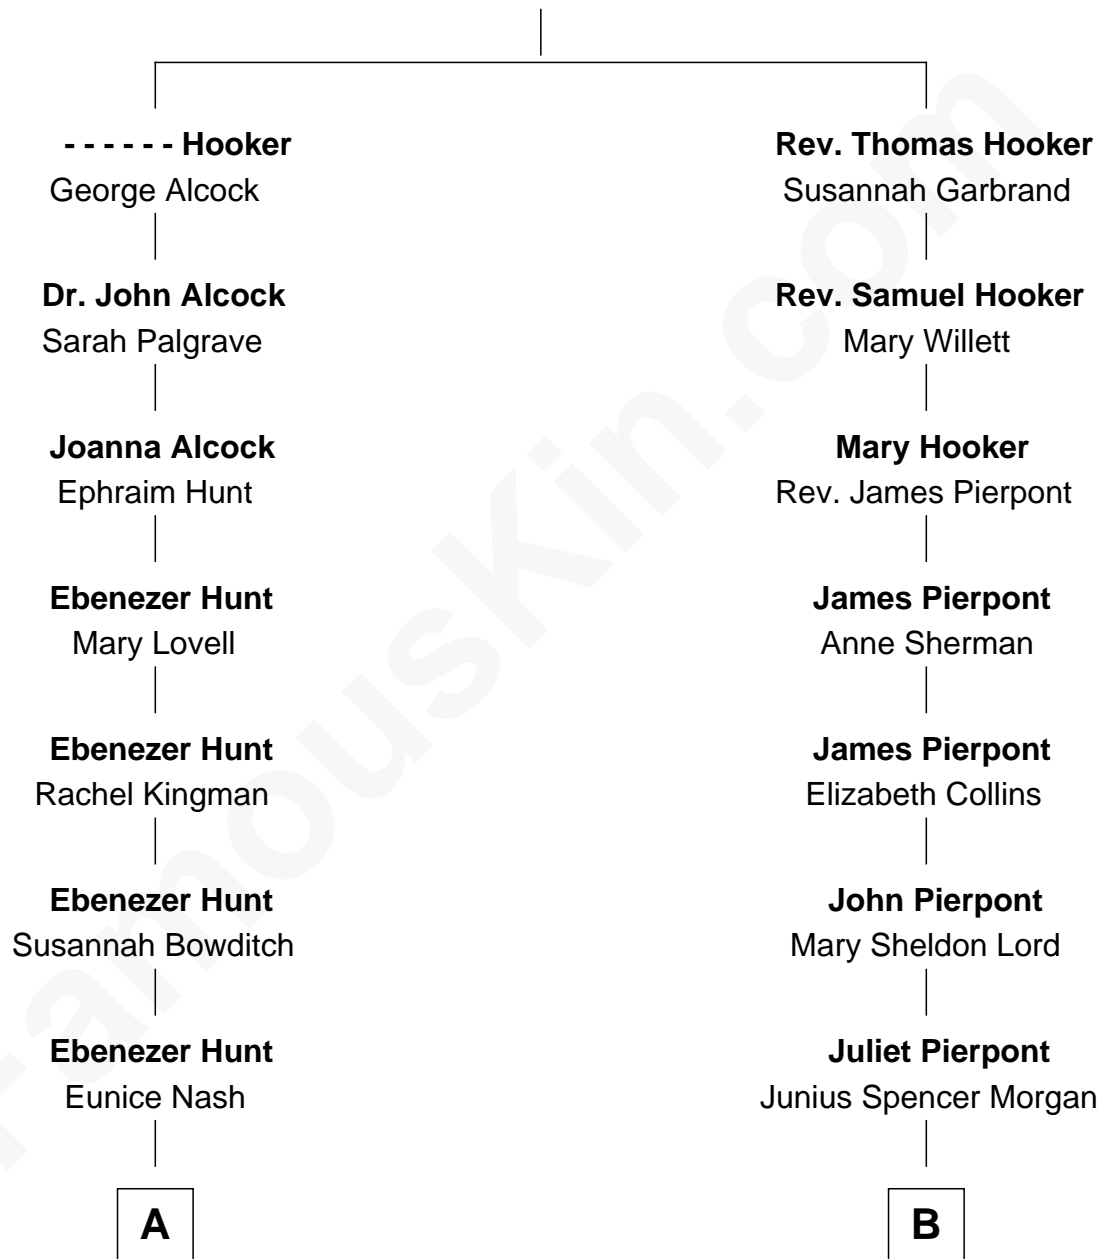

FamousKin.com Relationship Chart of

Linda Hunt

TV and Movie Actress

9th cousin 2 times removed of

Henry Sturgis Morgan

Co-Founder of Morgan Stanley

Thomas Hooker

A

Charles Edwin Hunt

Marcia E. Phillips

Charles Phillips Hunt

Ella Maria Read

Charles Edwin Hunt

Louise Phipps Davy

Raymond Davy Hunt

Elsie R. Doying