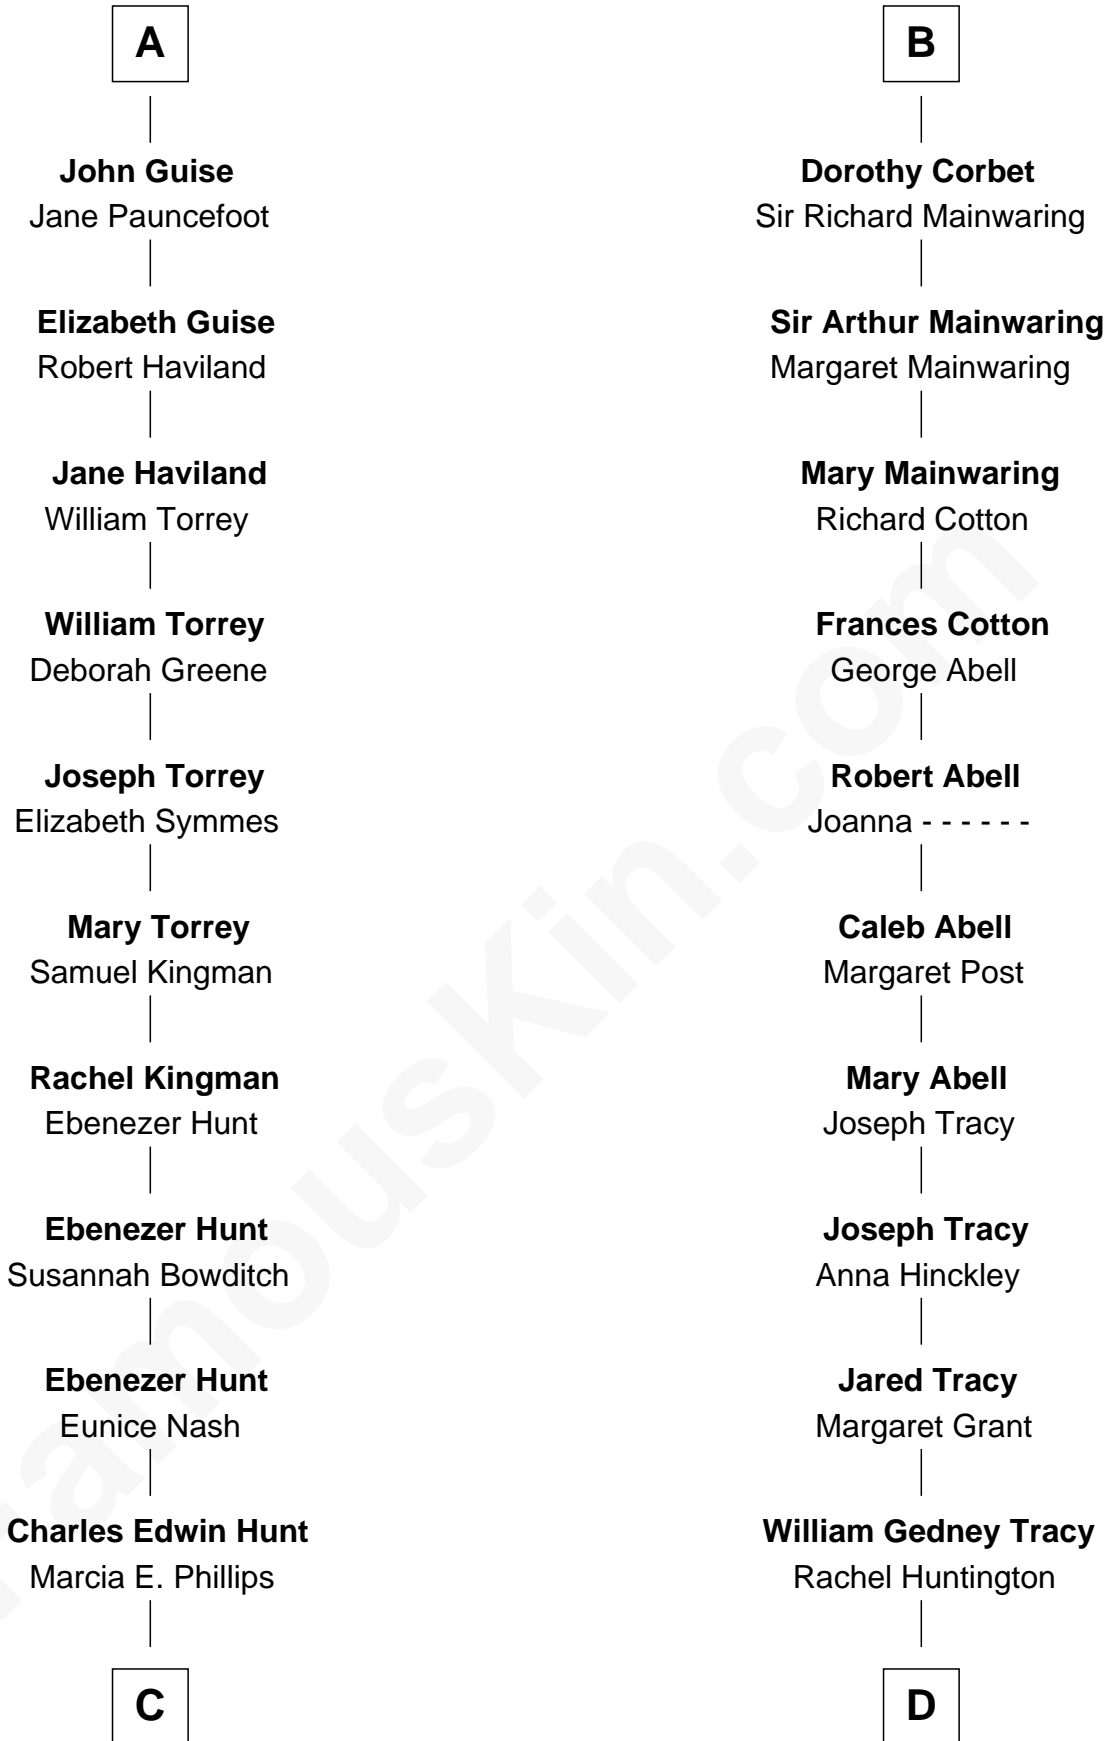

# FamousKin.com Relationship Chart of

**Linda Hunt**

*TV and Movie Actress*

19th cousin 1 time removed of

**J.P. Morgan, Jr.**

*American Banker and Philanthropist*

**C**

**Charles Phillips Hunt**

Ella Maria Read

**Charles Edwin Hunt**

Louise Phipps Davy

**Raymond Davy Hunt**

Elsie R. Doying

**Linda Hunt**

*TV and Movie Actress*

**D**

**Charles F. Tracy**

Louisa Kirkland

**Frances Louisa Tracy**

John Pierpont Morgan

**J.P. Morgan, Jr.**

*American Banker and Philanthropist*