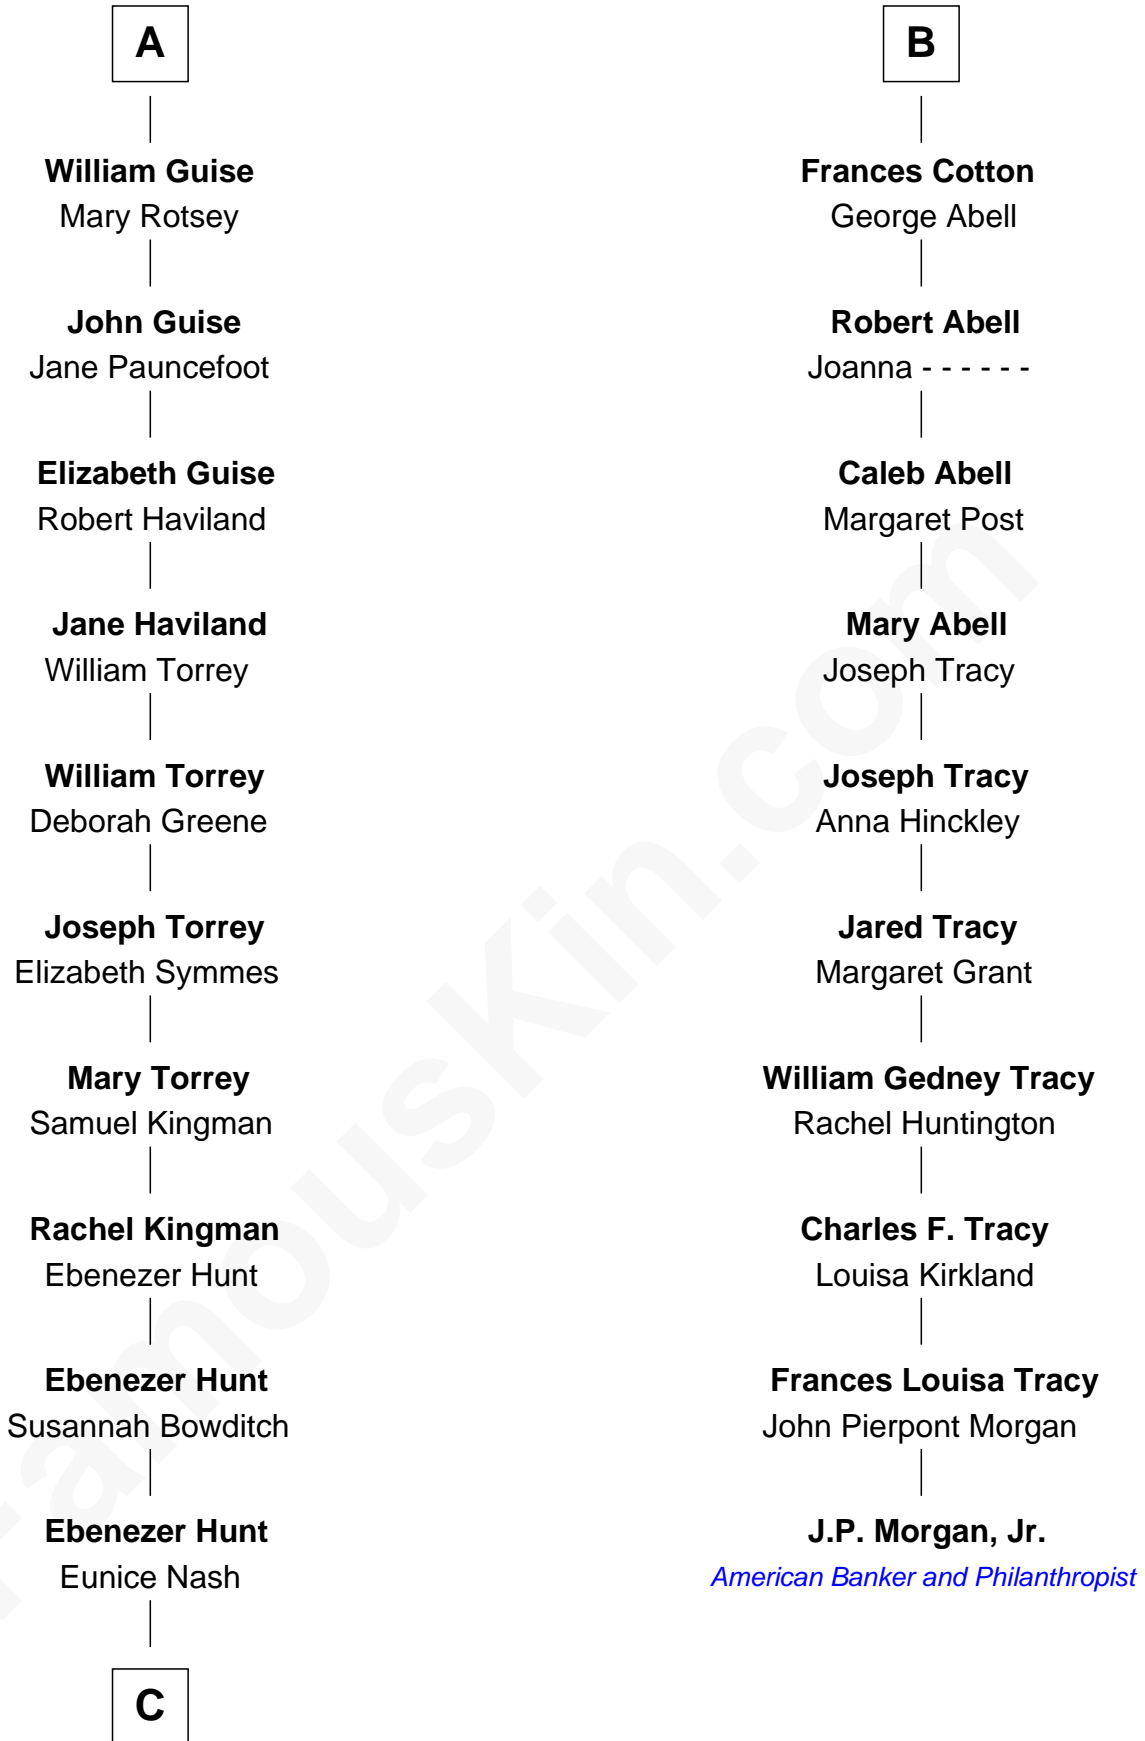

FamousKin.com Relationship Chart of

Linda Hunt

TV and Movie Actress

16th cousin 5 times removed of

J.P. Morgan, Jr.

American Banker and Philanthropist

Sir Maurice de Berkeley

Eve la Zouche

Katherine de Clyvedon

Sir John Berkeley

Elizabeth Betteshorne

Elizabeth Berkeley

Sir John Sutton

Jane Sutton

Thomas Mainwaring

Cecily Mainwaring

John Cotton

Sir George Cotton

Mary Onley

Richard Cotton

Mary Mainwaring

B

C

Charles Edwin Hunt

Marcia E. Phillips

Charles Phillips Hunt

Ella Maria Read

Charles Edwin Hunt

Louise Phipps Davy

Raymond Davy Hunt

Elsie R. Doying

Linda Hunt