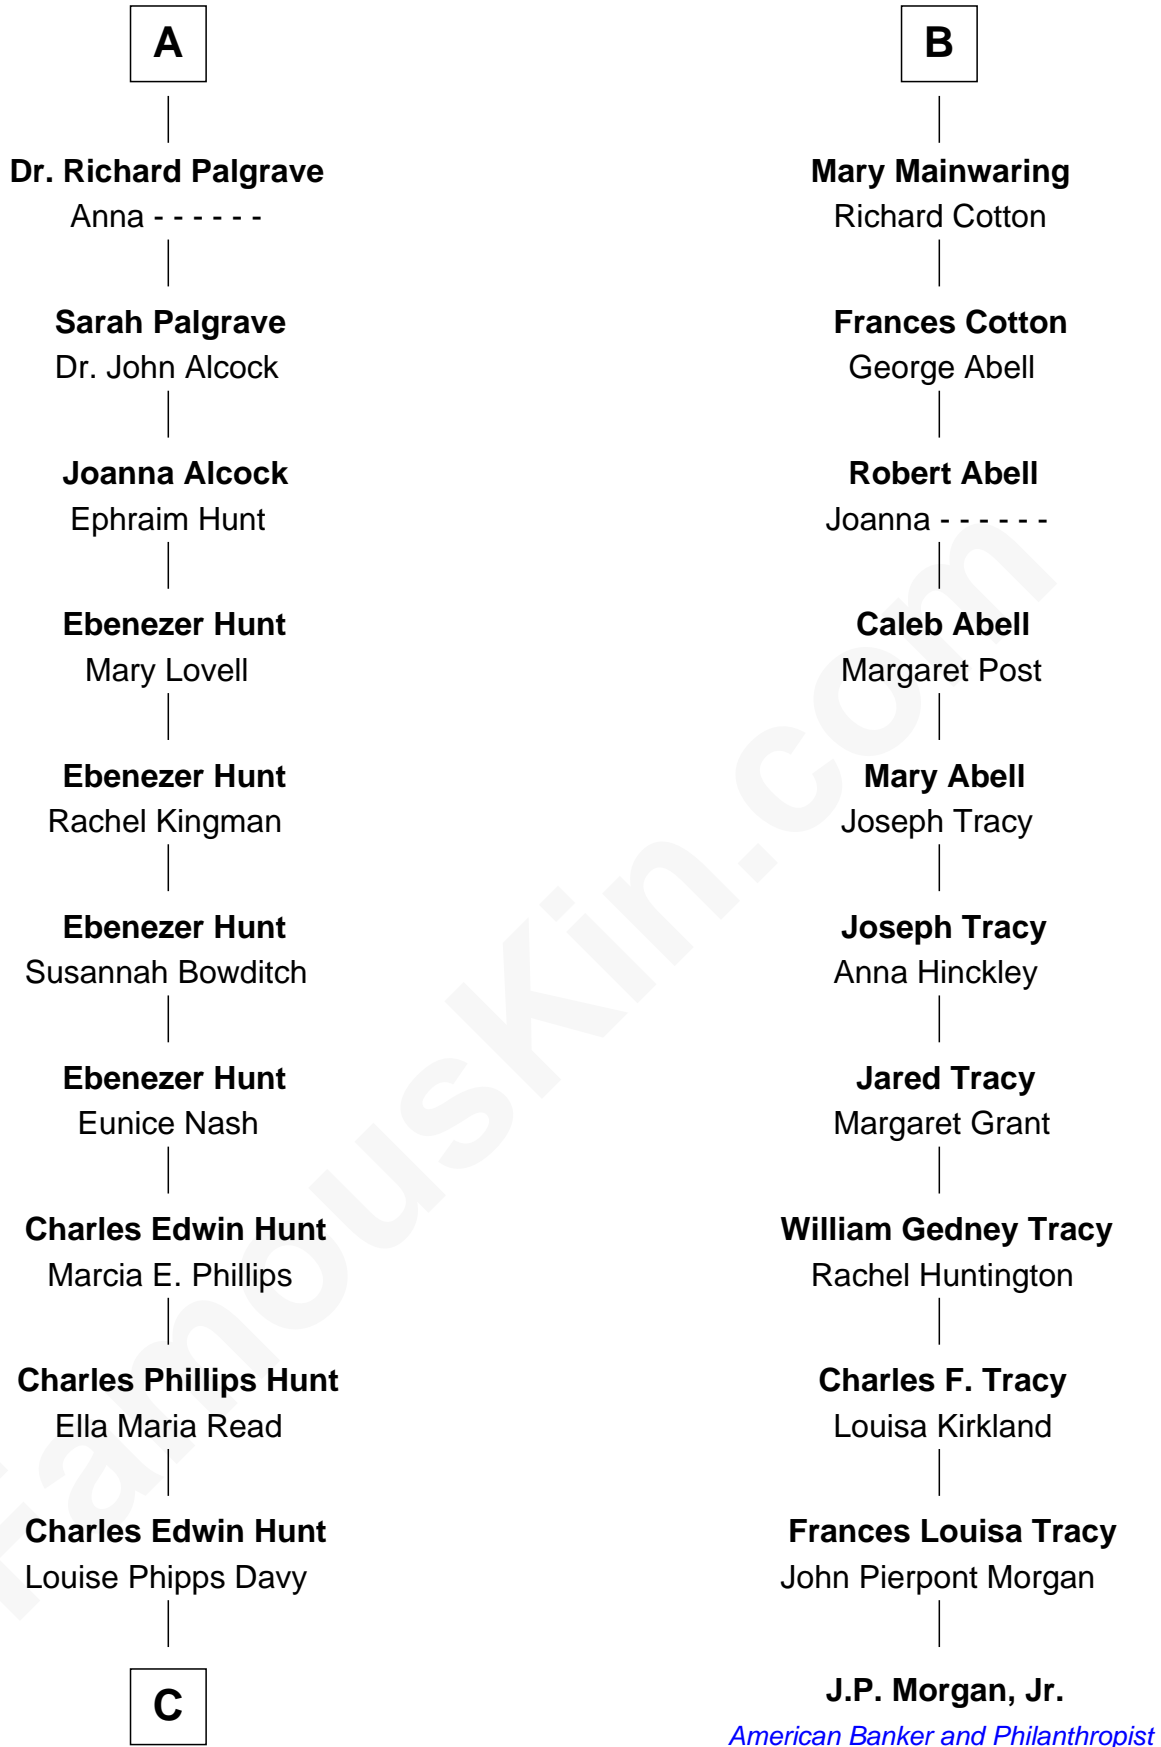

FamousKin.com Relationship Chart of

Linda Hunt

TV and Movie Actress

17th cousin 1 time removed of

J.P. Morgan, Jr.

American Banker and Philanthropist

Sir Richard Fitzalan

Elizabeth de Bohun

C

—
Raymond Davy Hunt

Elsie R. Doying

—
Linda Hunt

TV and Movie Actress

FamousKin.com