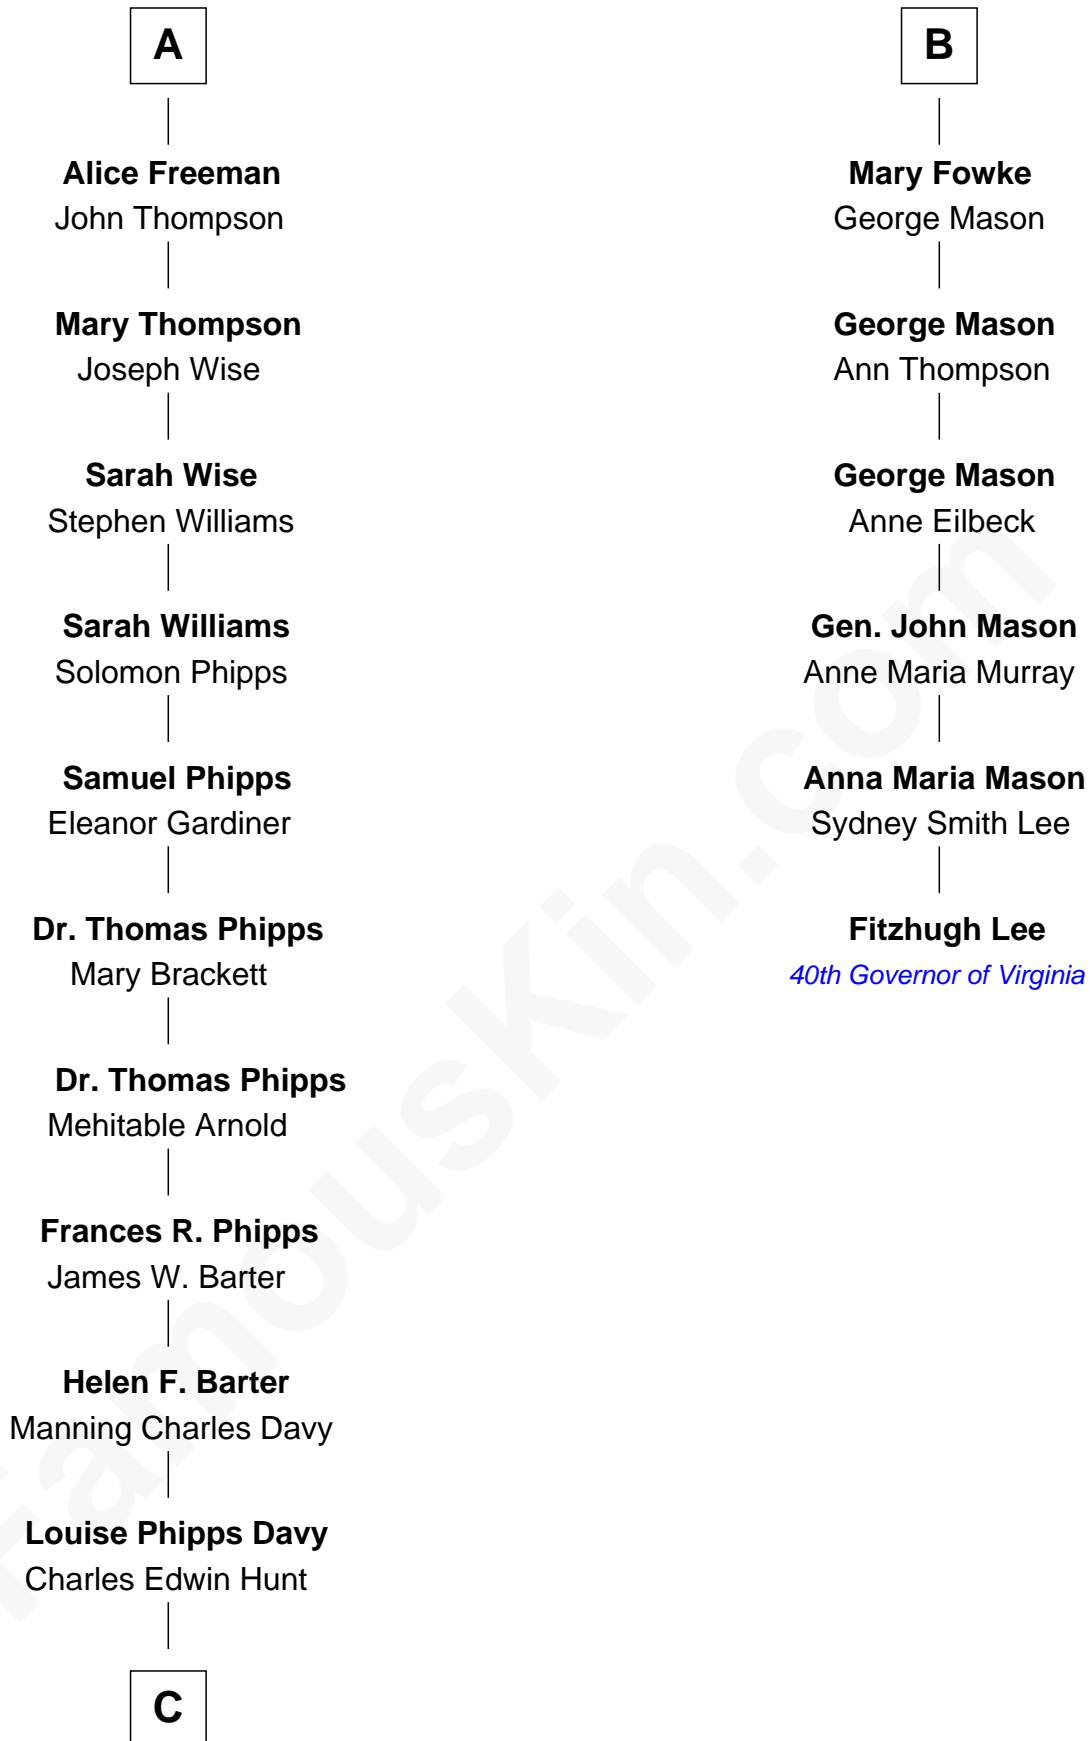

FamousKin.com Relationship Chart of

Linda Hunt

TV and Movie Actress

12th cousin 6 times removed of

Fitzhugh Lee

40th Governor of Virginia

Sir John Throckmorton

Eleanor Spinney

Agnes Throckmorton

Thomas Winslow

Agnes Winslow

John Giffard

Thomas Giffard

Joan Langston

Amy Giffard

Richard Samwell

Susanna Samwell

Peter Edwards

Edward Edwards

Ursula Coles

Margaret Edwards

Henry Freeman

A

Sir Thomas Throckmorton

John Fowke

Roger Fowke

Mary Bayley

Col. Gerard Fowke

Anne Thorowgood

B

C

Raymond Davy Hunt