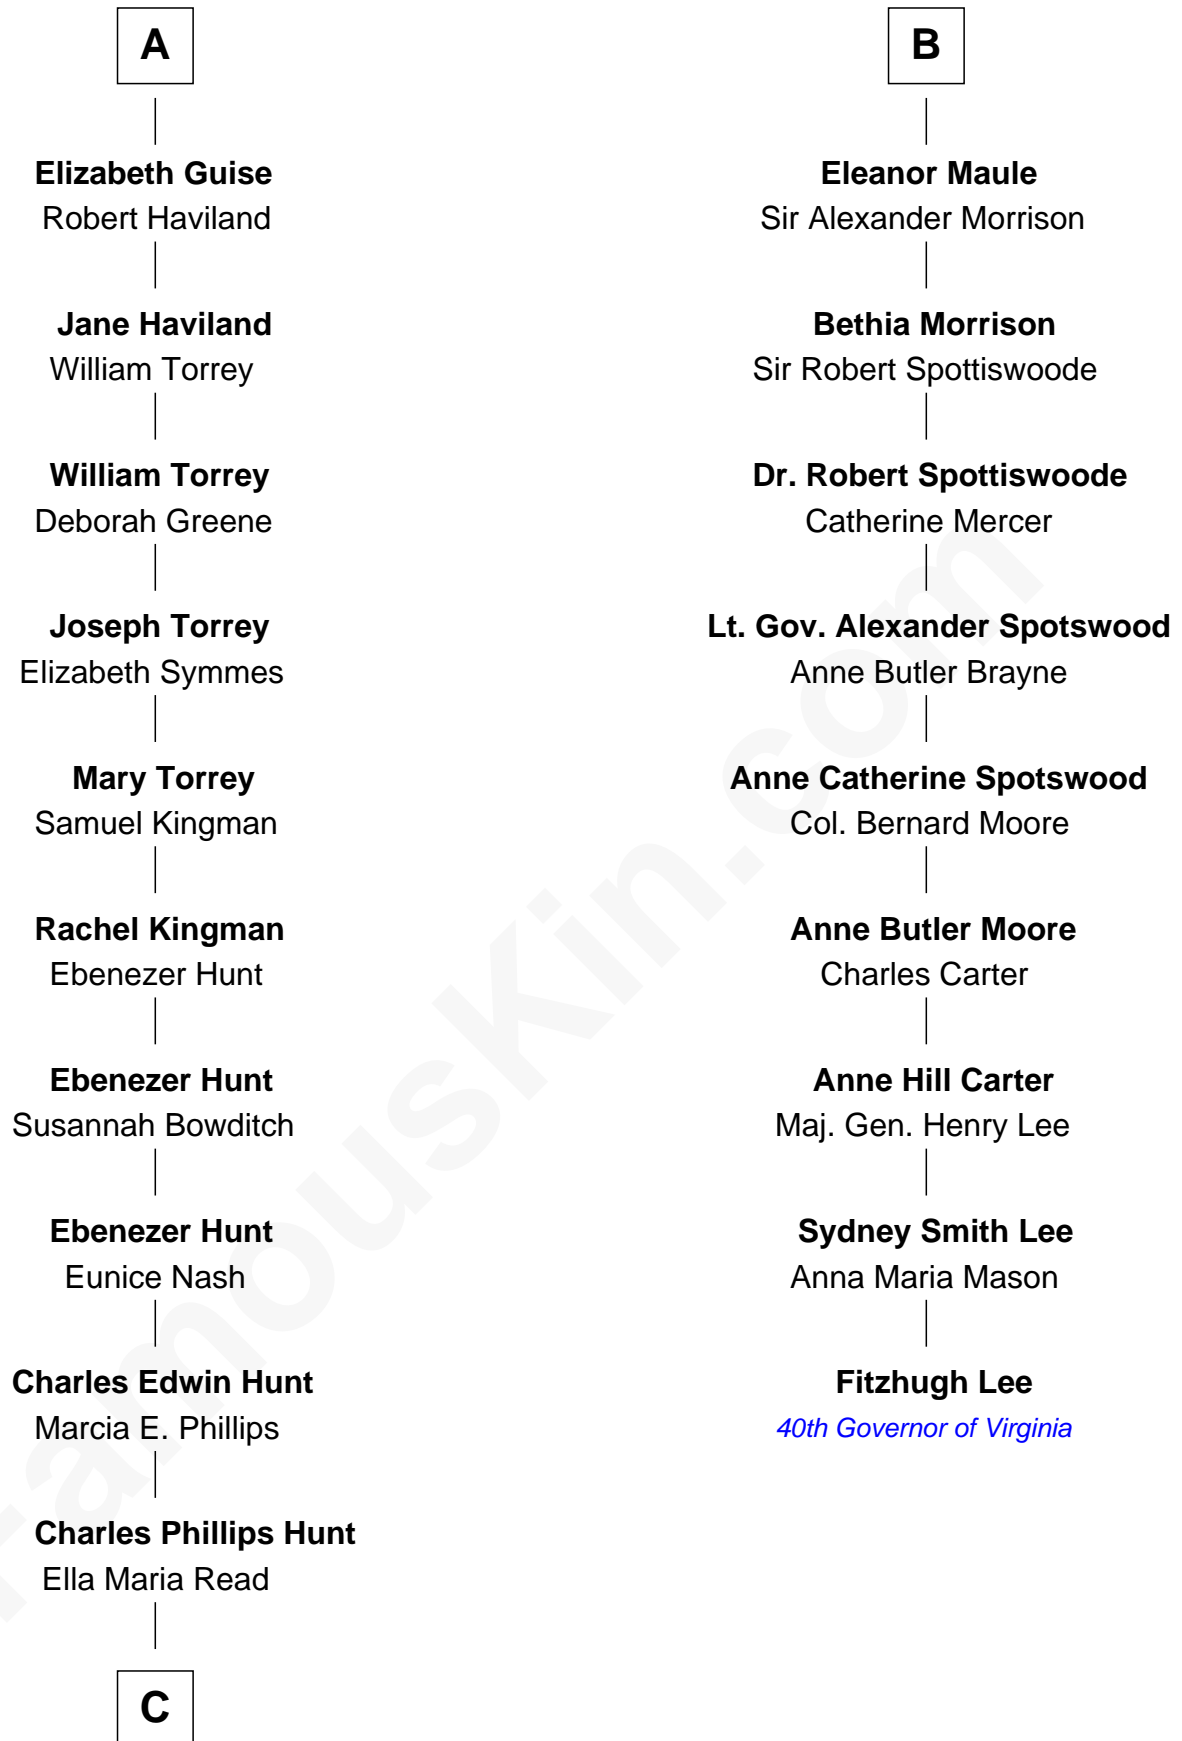

FamousKin.com Relationship Chart of

Linda Hunt

TV and Movie Actress

15th cousin 4 times removed of

Fitzhugh Lee

40th Governor of Virginia

Thomas Holand
Joan Plantagenet

John de Holand
Elizabeth of Lancaster

Constance de Holand

Sir John Grey

Sir Edmund Grey
Katherine Percy

Anne Grey
Sir John Grey

Probable

Tacy Grey
John Guise

William Guise
Mary Rotsey

John Guise
Jane Pauncefoot

A

Sir Thomas de Holand
Alice Fitzalan

Margaret de Holand

Sir John Beaufort

Joan Beaufort
Sir James Stewart

John Stewart
Eleanor Sinclair

Jean Stewart
James Arbuthnott

Isabel Arbuthnott
Sir Robert Maule

William Maule
Bethia Guthrie

B

C

Charles Edwin Hunt

Louise Phipps Davy

Raymond Davy Hunt

Elsie R. Doying

Linda Hunt