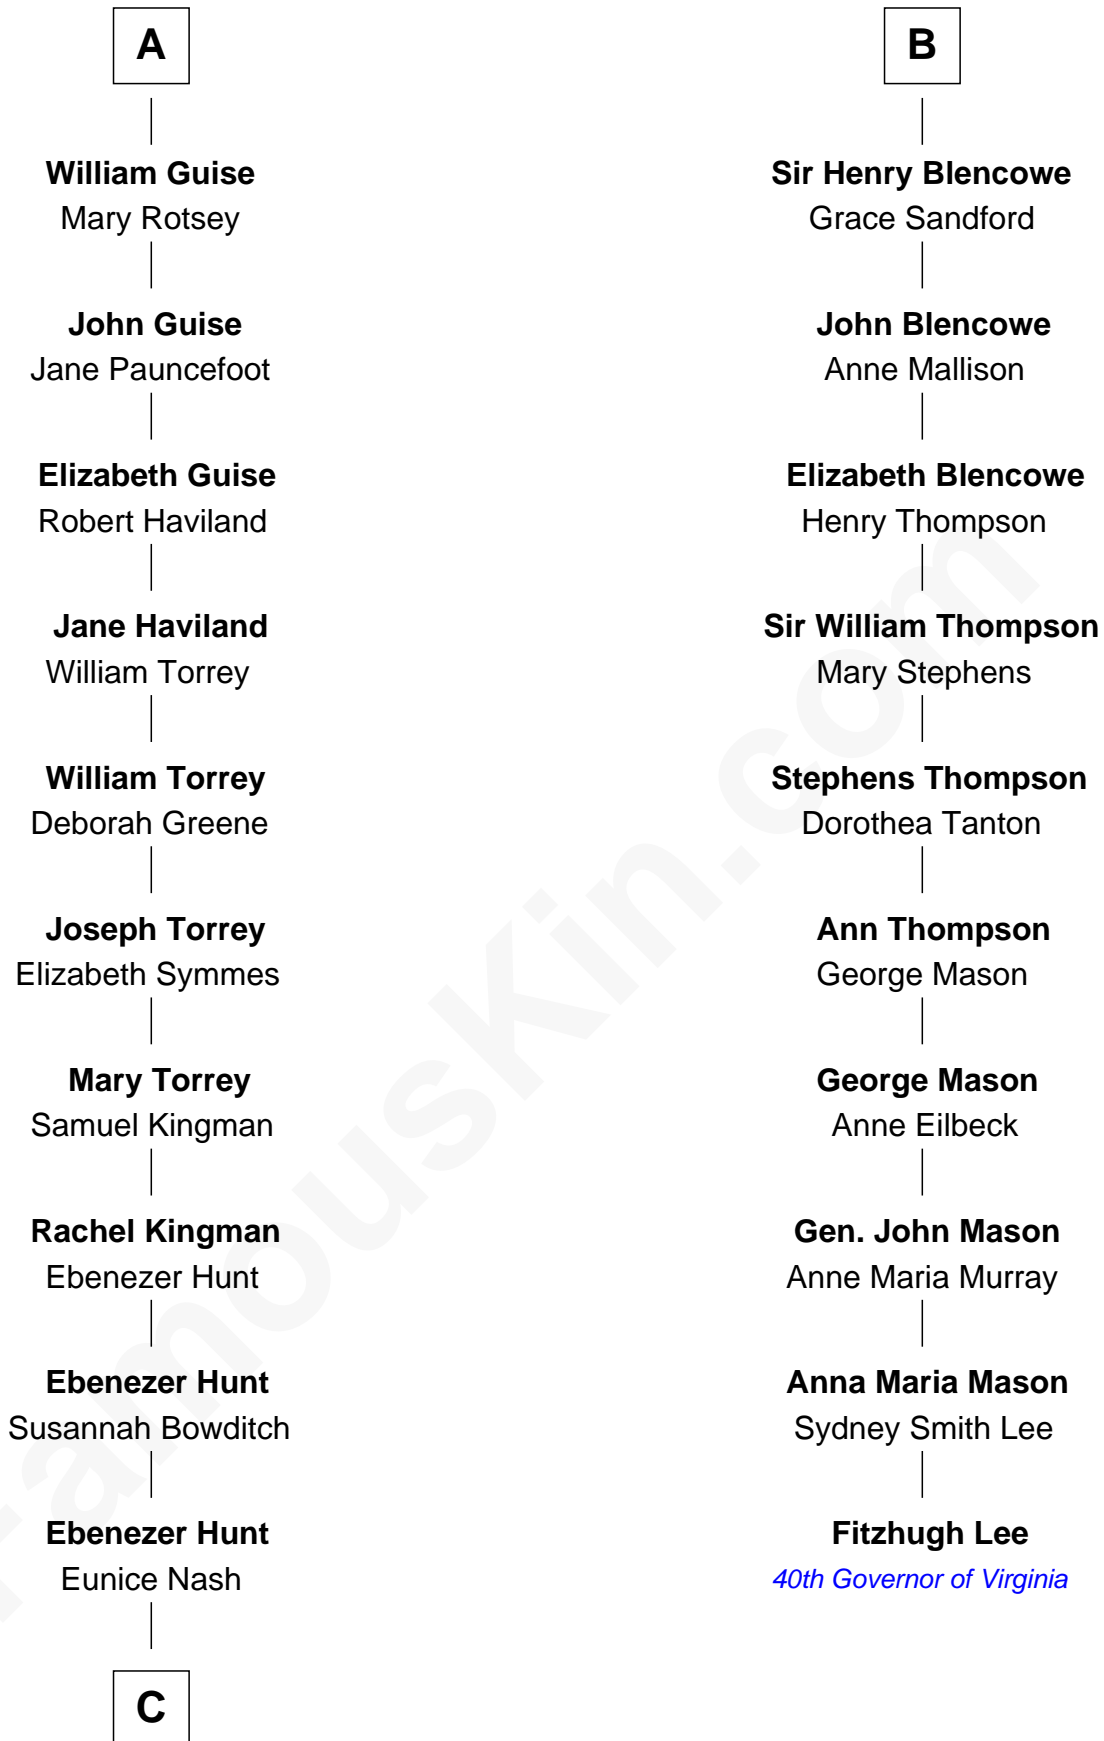

FamousKin.com Relationship Chart of

Linda Hunt

TV and Movie Actress

16th cousin 5 times removed of

Fitzhugh Lee

40th Governor of Virginia

Sir Maurice de Berkeley

Eve la Zouche

Maurice de Berkeley

Margaret - - - - -

Thomas Berkeley

Catherine Botetourte

Maurice Berkeley

Johanna Denham

Maurice Berkeley

Ellen Montfort

Katherine de Clyvedon

Sir John Berkeley

Elizabeth Betteshorne

Elizabeth Berkeley

Sir John Sutton

Sir Edmund Sutton

Matilda Clifford

Thomas Dudley

Grace Threlkeld

Winifred Dudley

Anthony Blencowe

Richard Blencowe

Apollonia Tolson

B

C

Charles Edwin Hunt