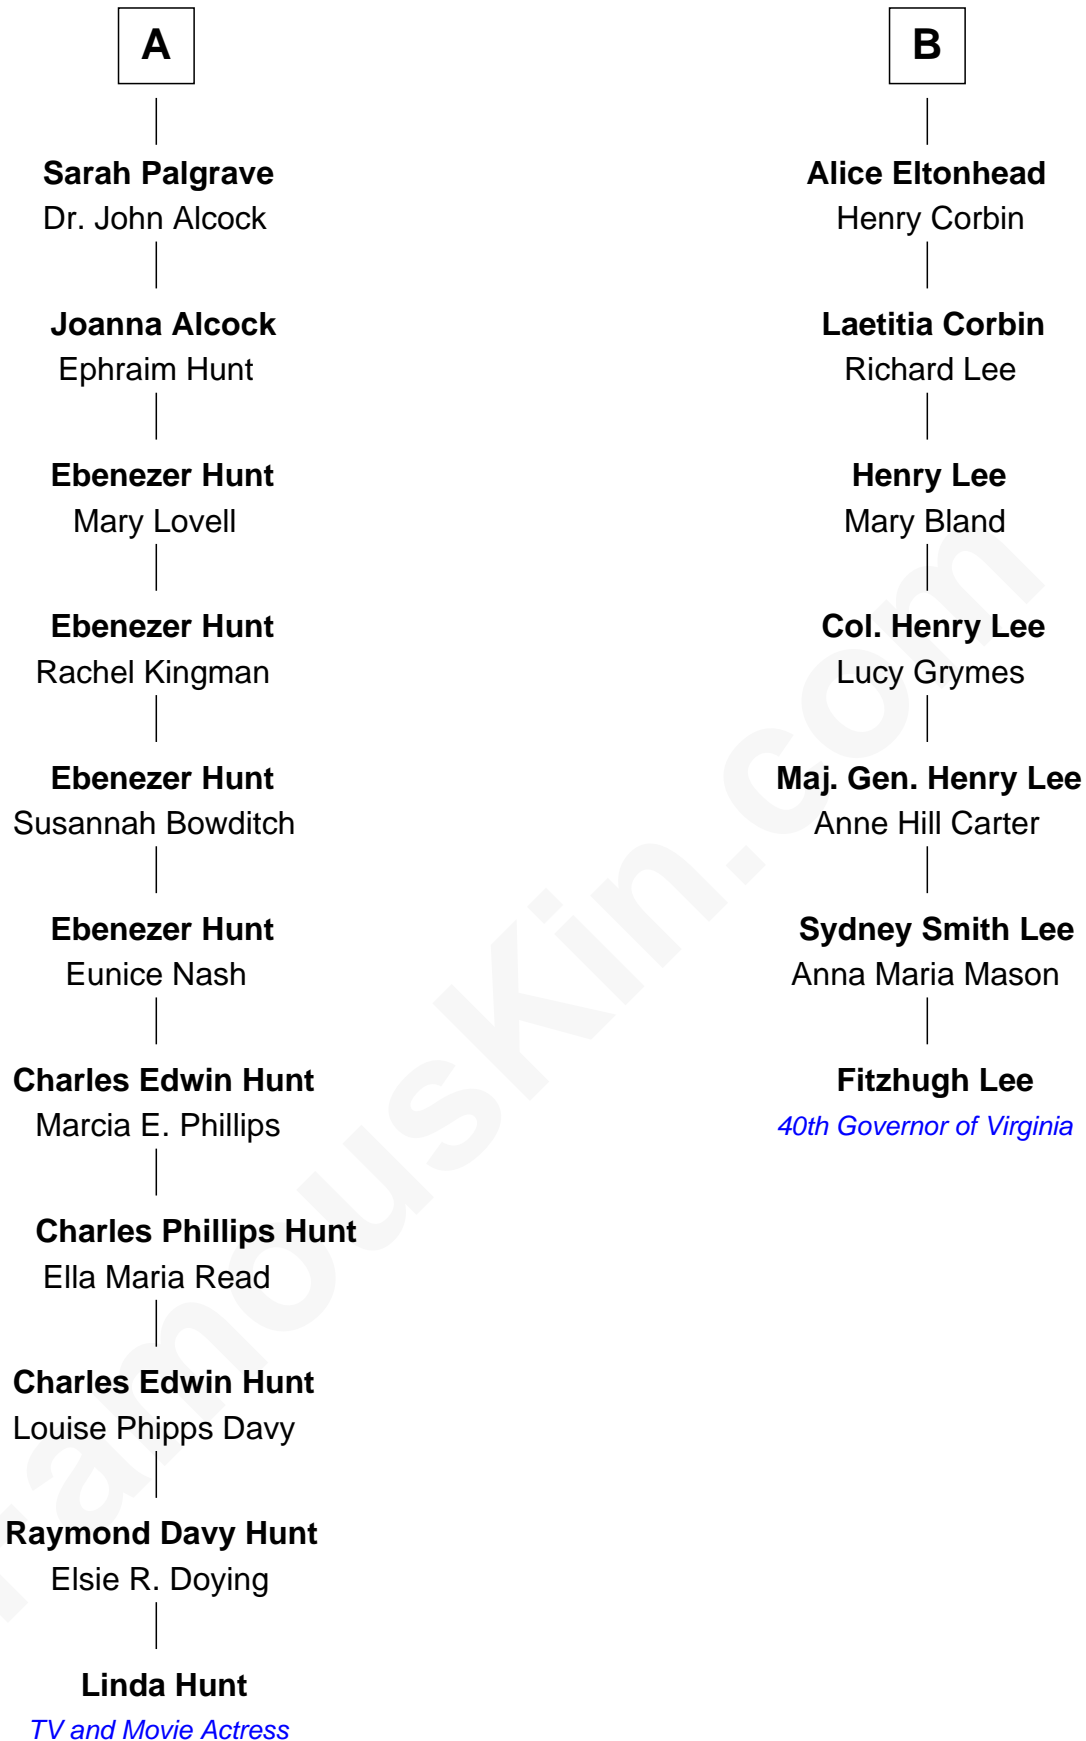

FamousKin.com Relationship Chart of

Linda Hunt

TV and Movie Actress

13th cousin 4 times removed of

Fitzhugh Lee

40th Governor of Virginia

Sir Robert Goushill

Elizabeth Fitzalan

Thomas Palgrave

Alice Gunton

Rev. Edward Palgrave

Dr. Richard Palgrave

Anna -----

A

Joan Goushill

Sir Thomas Stanley

Katherine Stanley

Sir John Savage

Dulcia Savage

Sir Henry Bold

Maud Bold

Thomas Gerard

Jennet Gerard

Richard Eltonhead

William Eltonhead

Anne Bowers

Richard Eltonhead

Anne Sutton

B

Linda Hunt photo by [RedCarpetReport](#) [\(CC BY-SA 2.0\)](#)