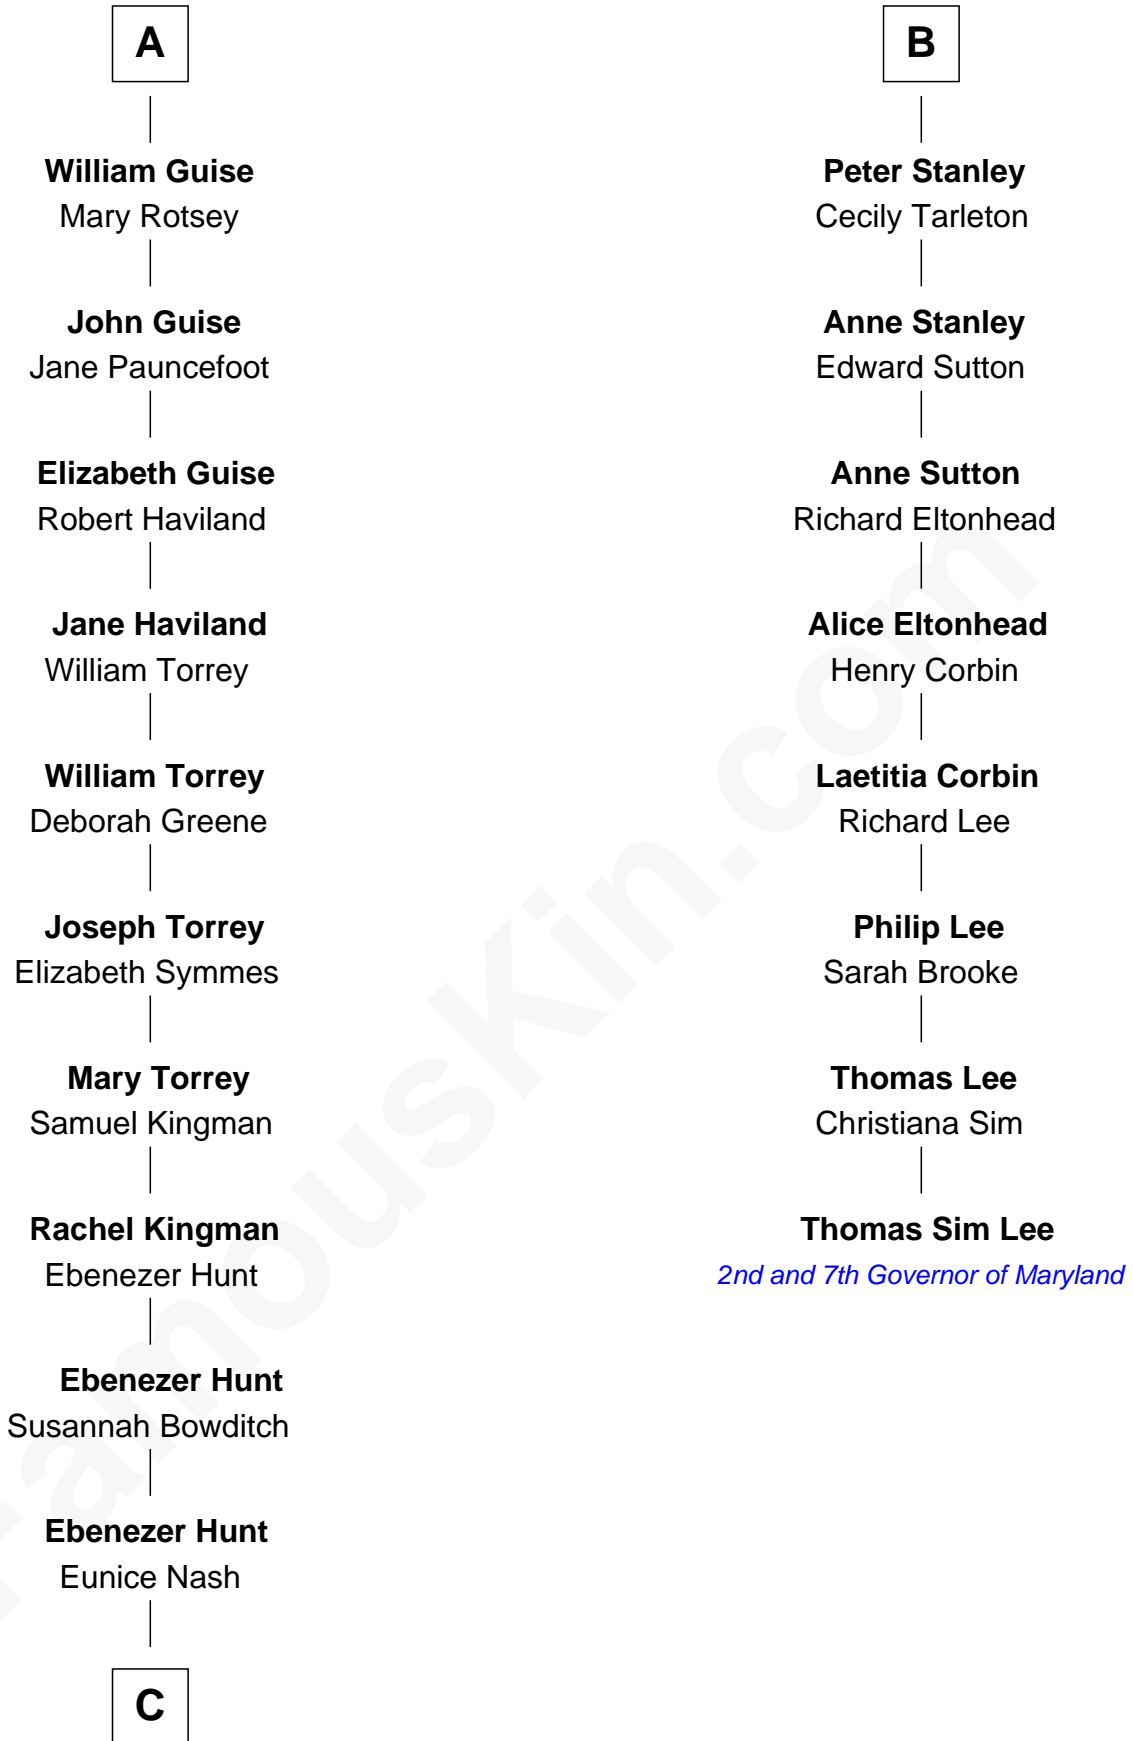

FamousKin.com Relationship Chart of

Linda Hunt

TV and Movie Actress

14th cousin 7 times removed of

Thomas Sim Lee

2nd and 7th Governor of Maryland

Katherine de Hastang

Ralph de Stafford

C

Charles Edwin Hunt

Marcia E. Phillips

Charles Phillips Hunt

Ella Maria Read

Charles Edwin Hunt

Louise Phipps Davy

Raymond Davy Hunt