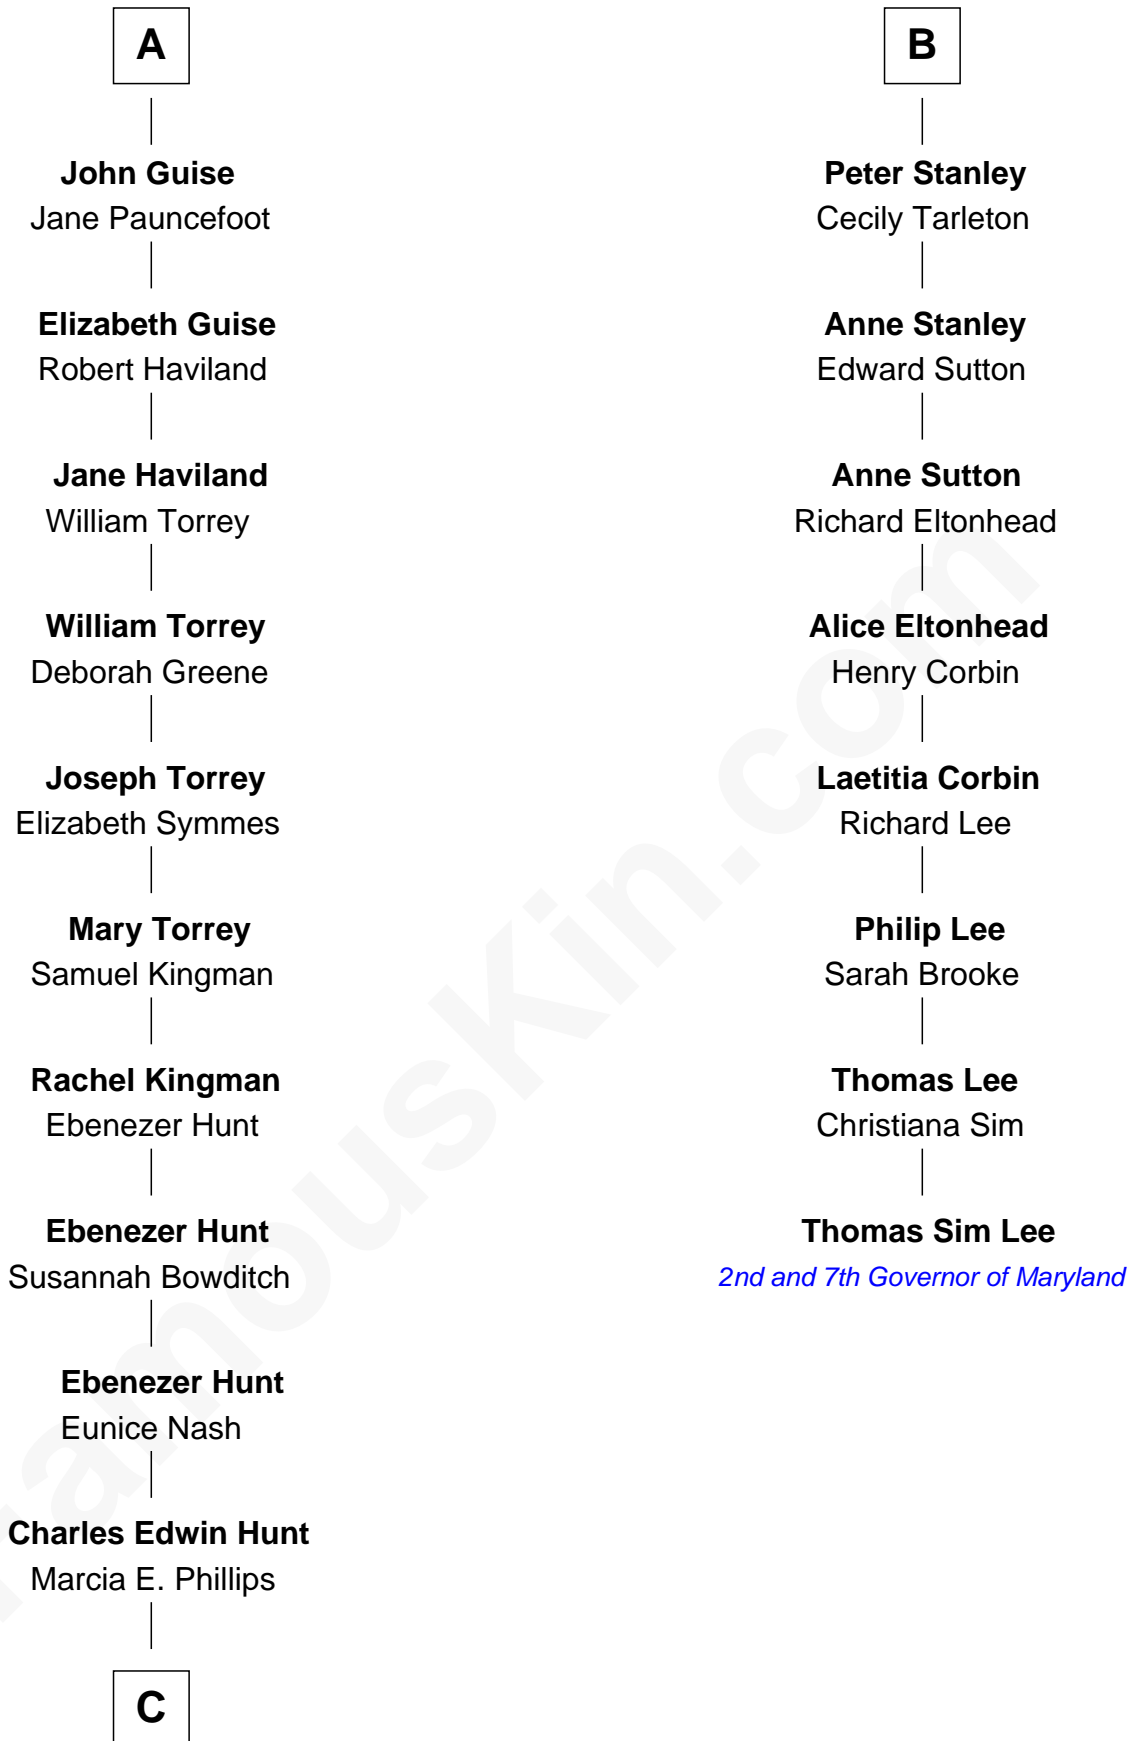

# FamousKin.com Relationship Chart of

**Linda Hunt**

*TV and Movie Actress*

14th cousin 6 times removed of

**Thomas Sim Lee**

*2nd and 7th Governor of Maryland*

**C**

—  
**Charles Phillips Hunt**

Ella Maria Read

—  
**Charles Edwin Hunt**

Louise Phipps Davy

—  
**Raymond Davy Hunt**

Elsie R. Doying

—  
**Linda Hunt**

*TV and Movie Actress*

FamousKin.com