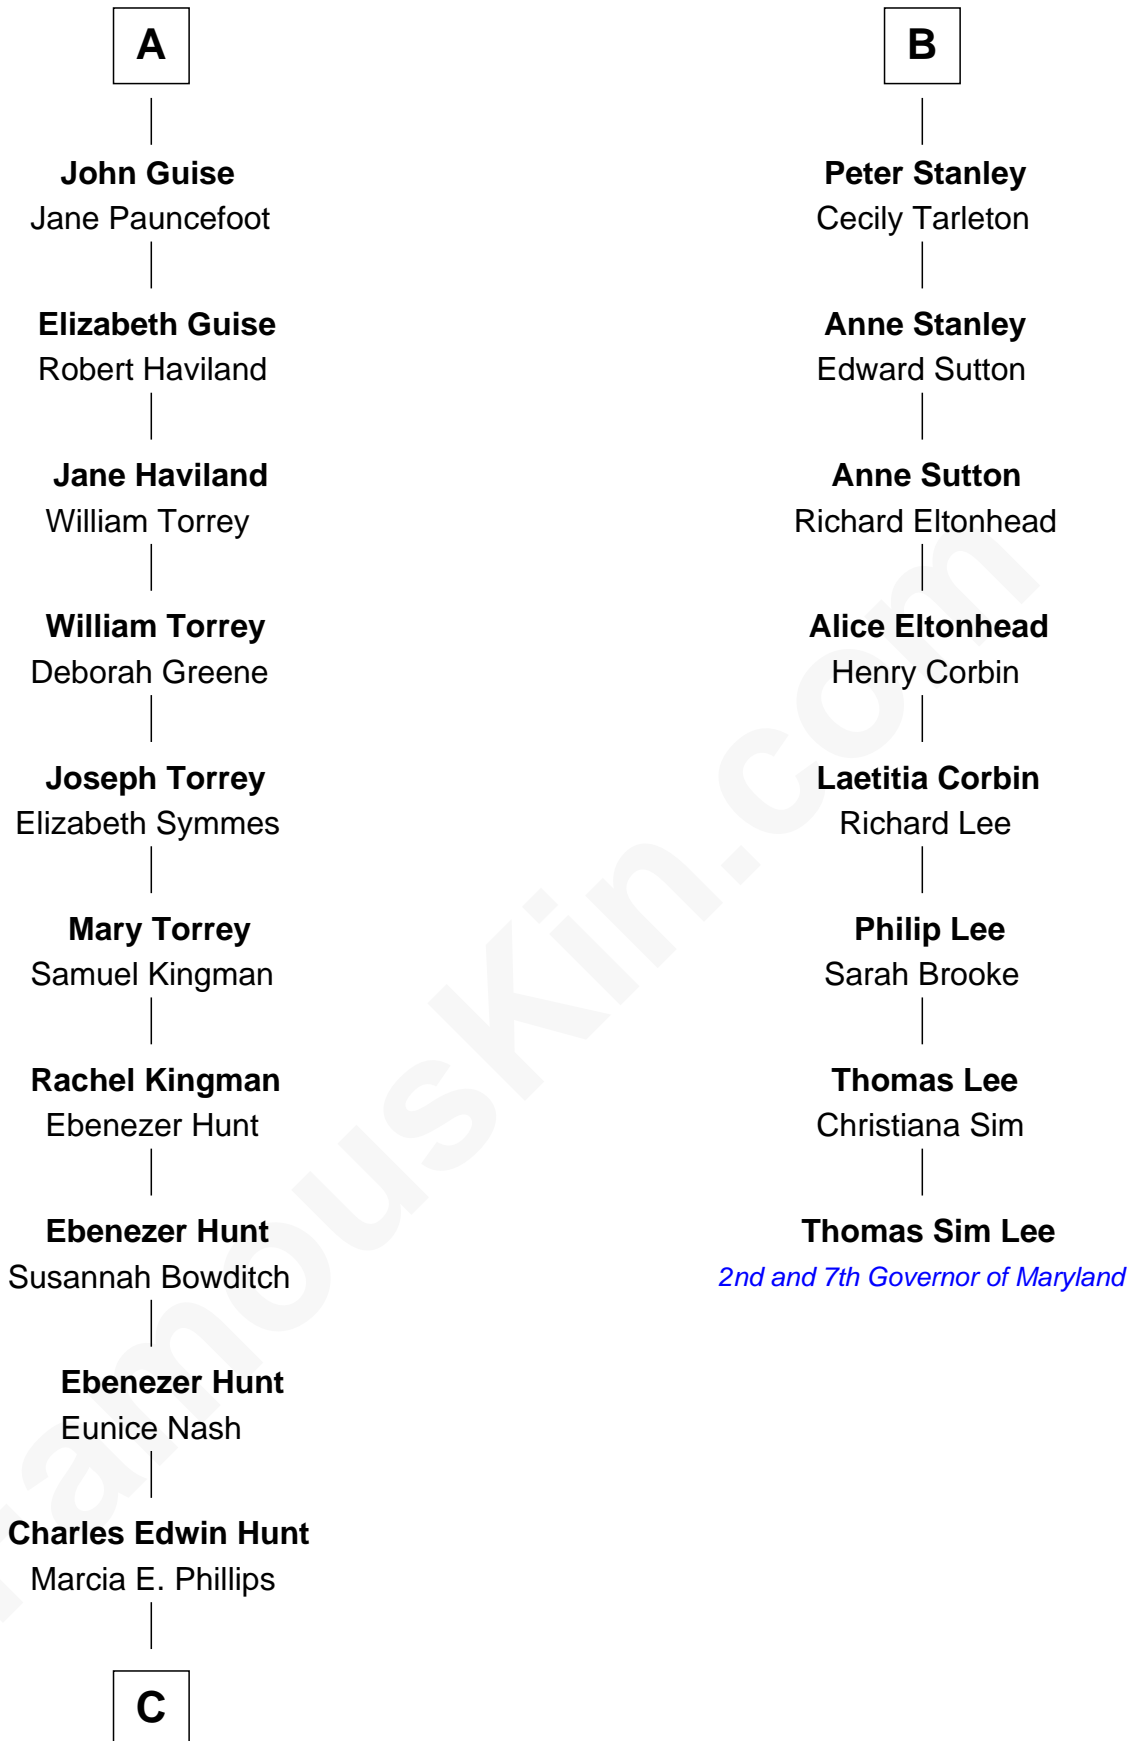

FamousKin.com Relationship Chart of

Linda Hunt

TV and Movie Actress

14th cousin 6 times removed of

Thomas Sim Lee

2nd and 7th Governor of Maryland

Sir Robert de Holland

Maude la Zouche

Anne Grey

Sir John Grey

Probable

Tacy Grey

John Guise

William Guise

Mary Rotsey

A

Maude de Holland

Sir Thomas de Swinerton

Sir Robert de Swinerton

Elizabeth de Beke

Maud de Swinerton

Sir John Savage

Mary Savage

William Stanley

William Stanley

Alice Hoghton

Sir William Stanley

Agnes Grosvenor

Sir William Stanley

Anne Harington

B

C