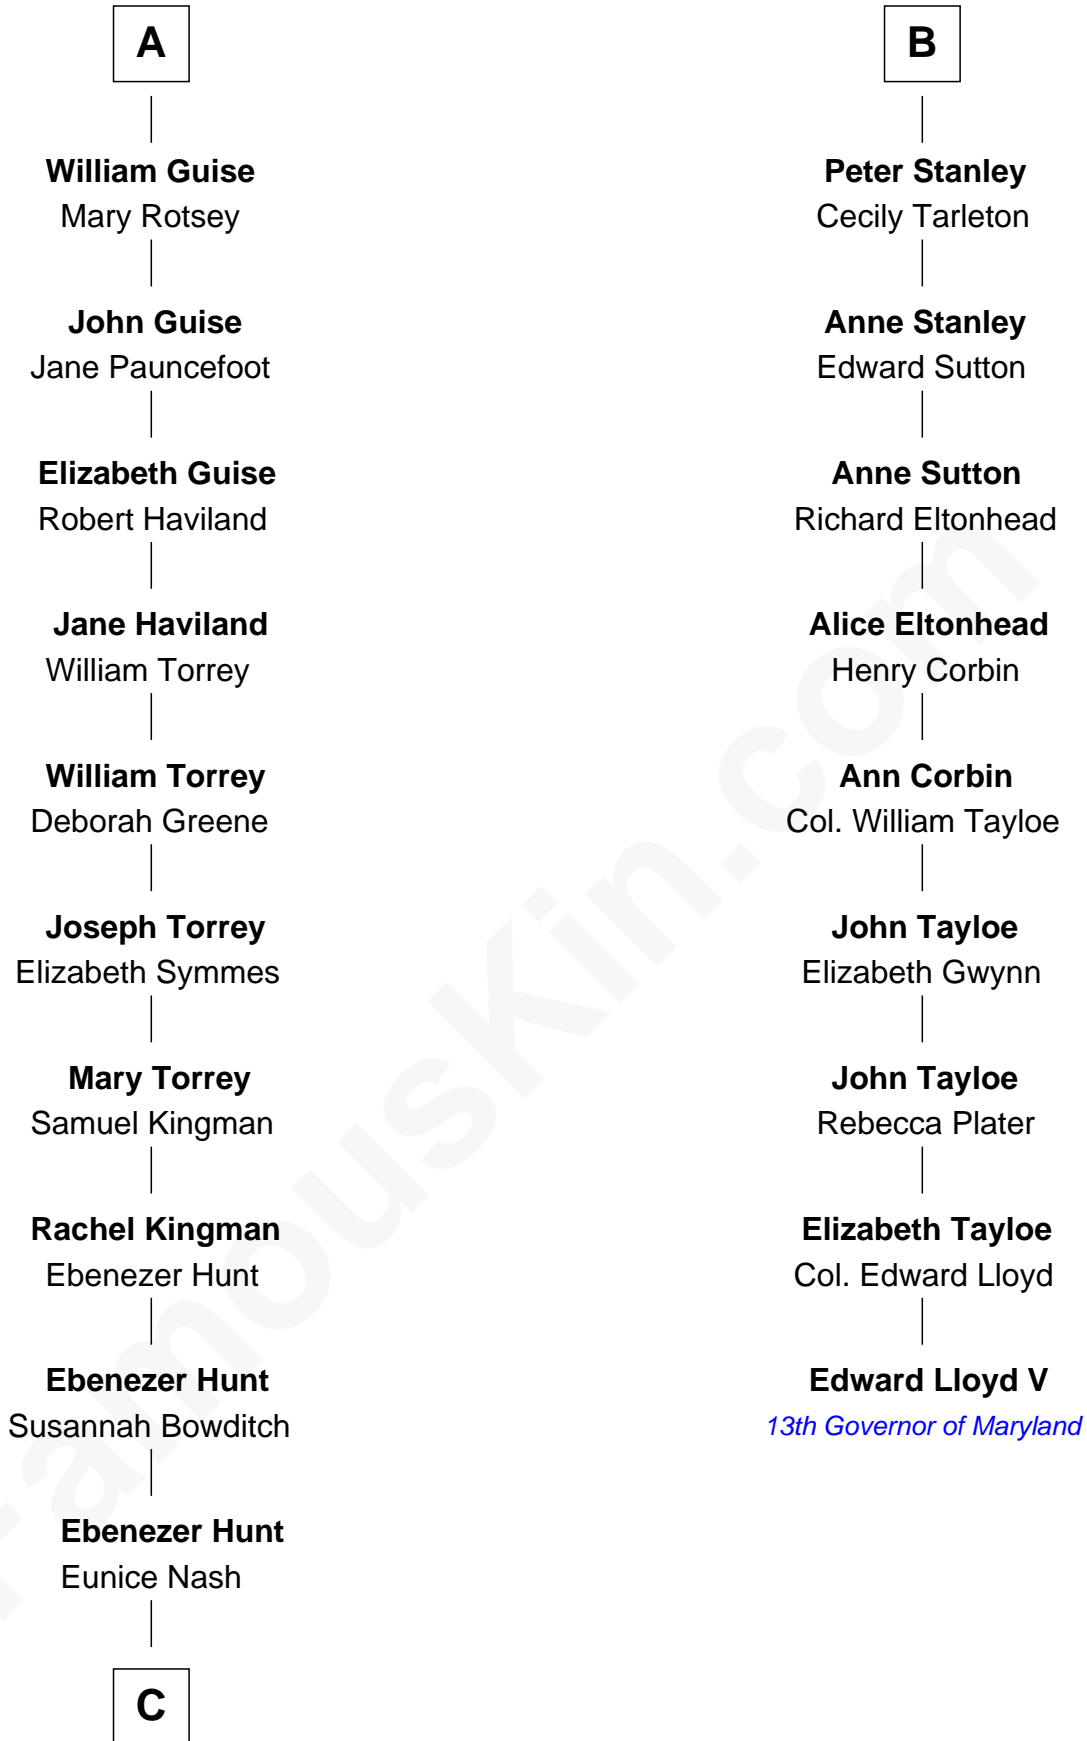

FamousKin.com Relationship Chart of

Linda Hunt

TV and Movie Actress

15th cousin 6 times removed of

Edward Lloyd V

13th Governor of Maryland

Katherine de Hastang

Ralph de Stafford

C

—
Charles Edwin Hunt

Marcia E. Phillips

—
Charles Phillips Hunt

Ella Maria Read

—
Charles Edwin Hunt

Louise Phipps Davy

—
Raymond Davy Hunt