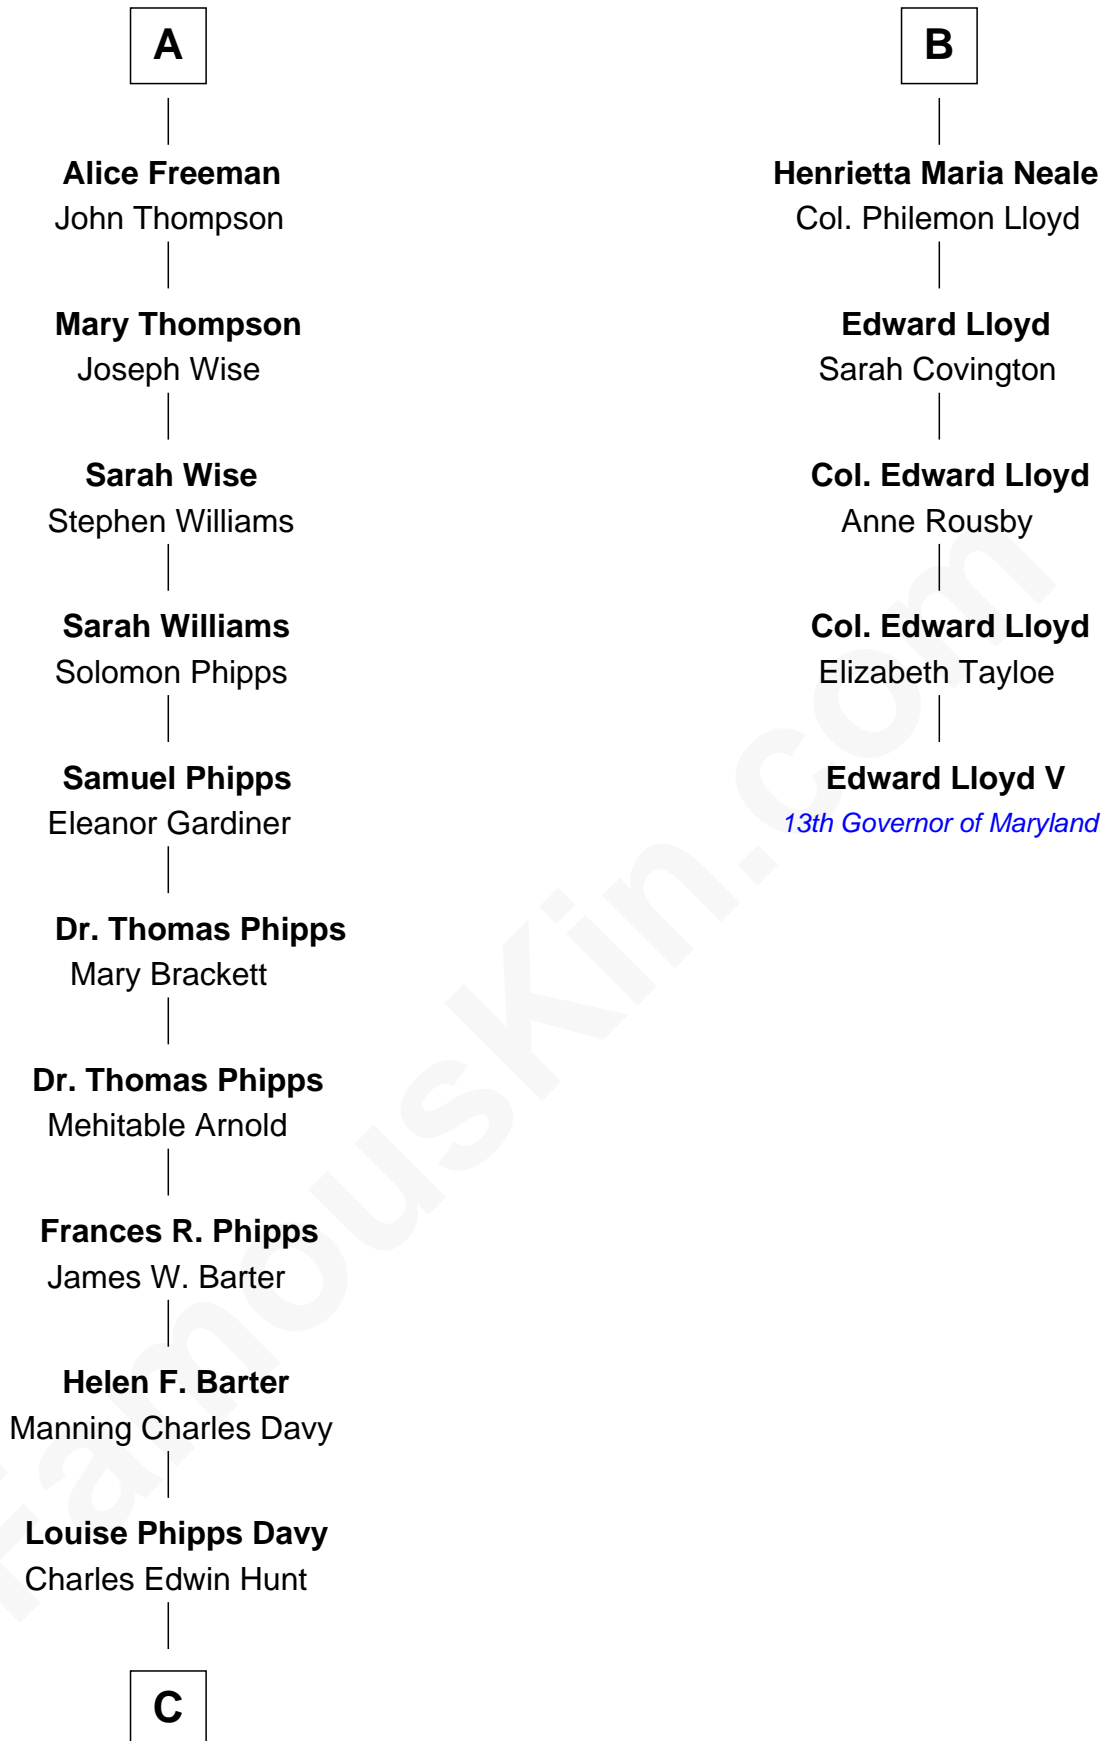

FamousKin.com Relationship Chart of

Linda Hunt

TV and Movie Actress

11th cousin 7 times removed of

Edward Lloyd V

13th Governor of Maryland

Sir John Throckmorton

Eleanor Spinney

Agnes Throckmorton

Thomas Winslow

Agnes Winslow

John Giffard

Thomas Giffard

Joan Langston

Amy Giffard

Richard Samwell

Susanna Samwell

Peter Edwards

Edward Edwards

Ursula Coles

Margaret Edwards

Henry Freeman

A

Sir Thomas Throckmorton

Grace Butler

Raphael Neale

Jane Baker

James Neale

Anna Maria Gill

B

C

Raymond Davy Hunt